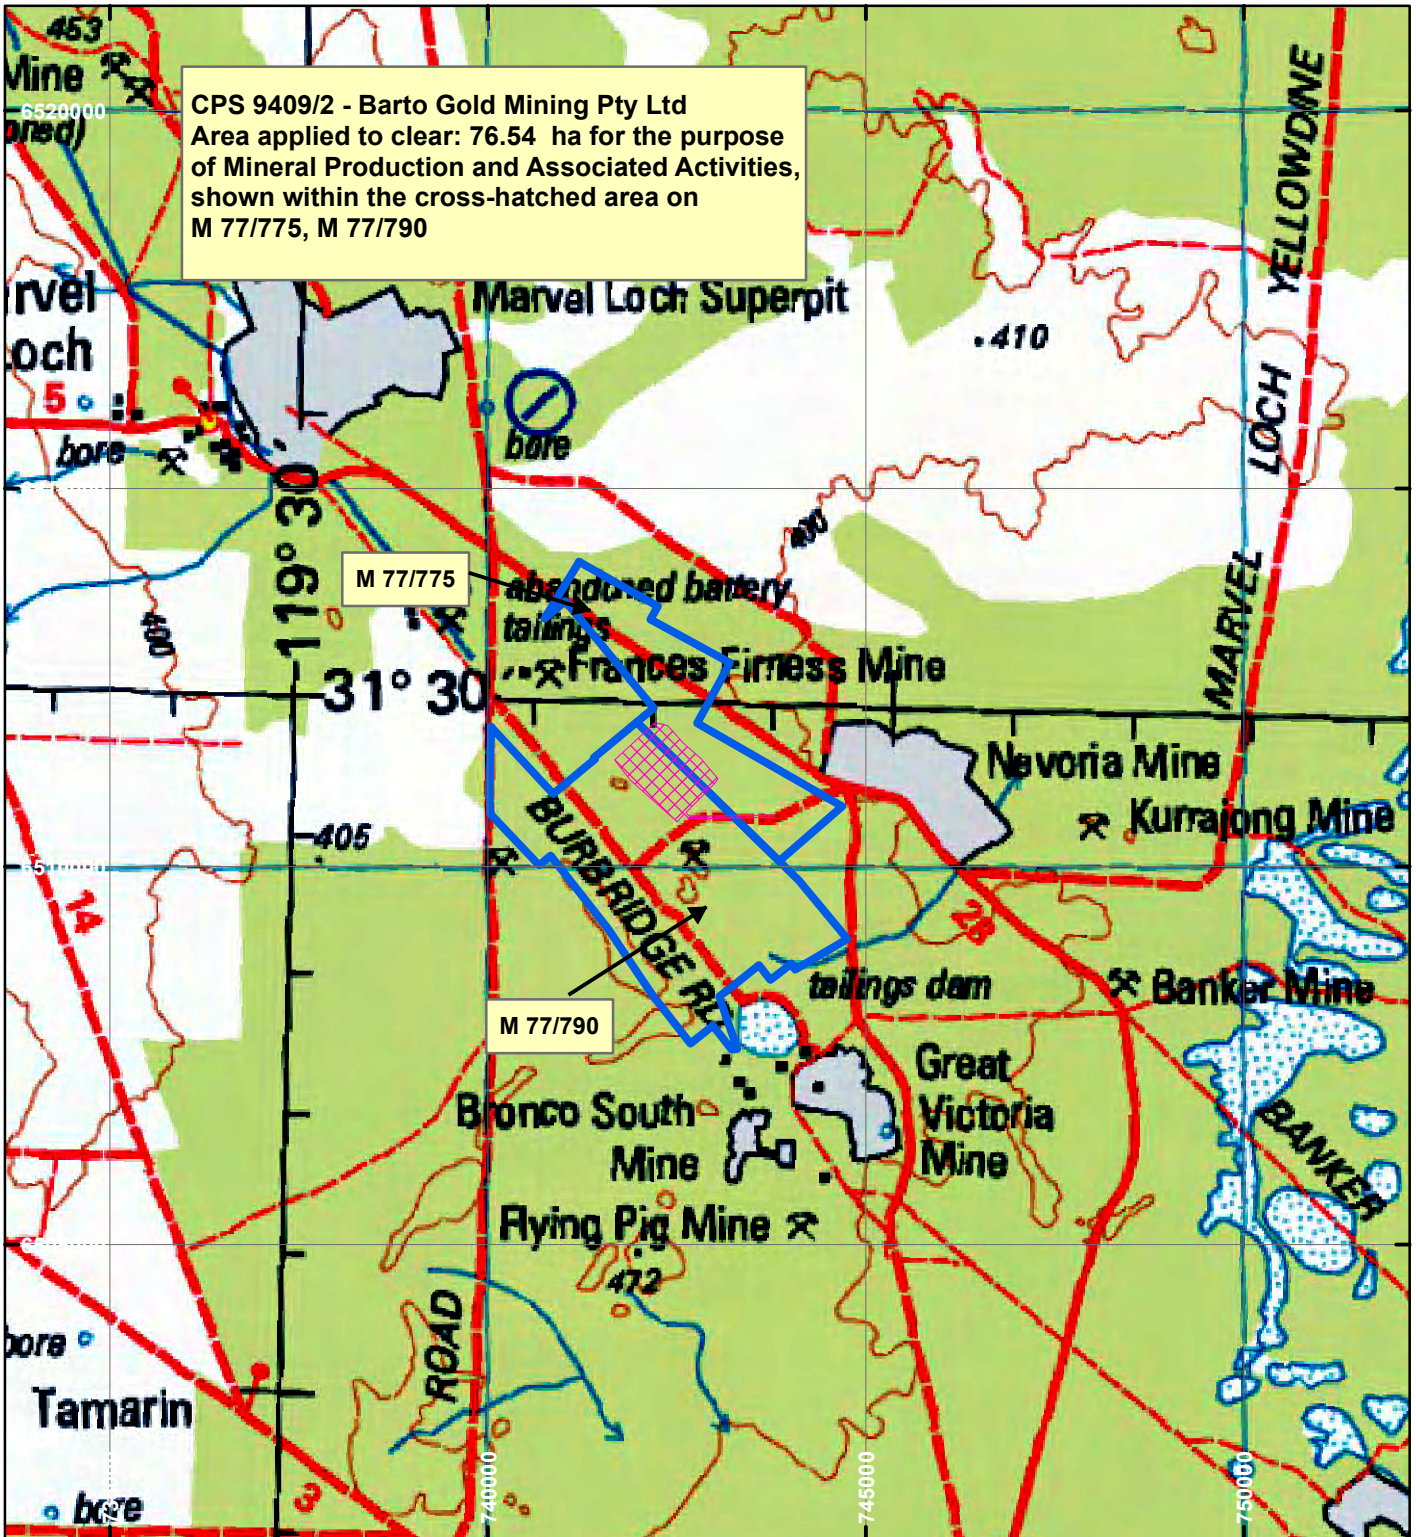

CPS 9409/2 -Barto Gold Mining Pty Ltd

LEGEND

-  Clearing Instruments
-  Mining Tenements

Scale 1:100,000

(Approximate when reproduced at A4)

Geocentric Datum Australia 1994

Note: the data in this map have not been projected. This may result in geometric distortion or measurement inaccuracies.

..... Date

Officer with delegated authority under Section 20 of the Environmental Protection Act 1986

Information derived from this map should be confirmed with the data custodian acknowledged by the agency acronym in the legend.