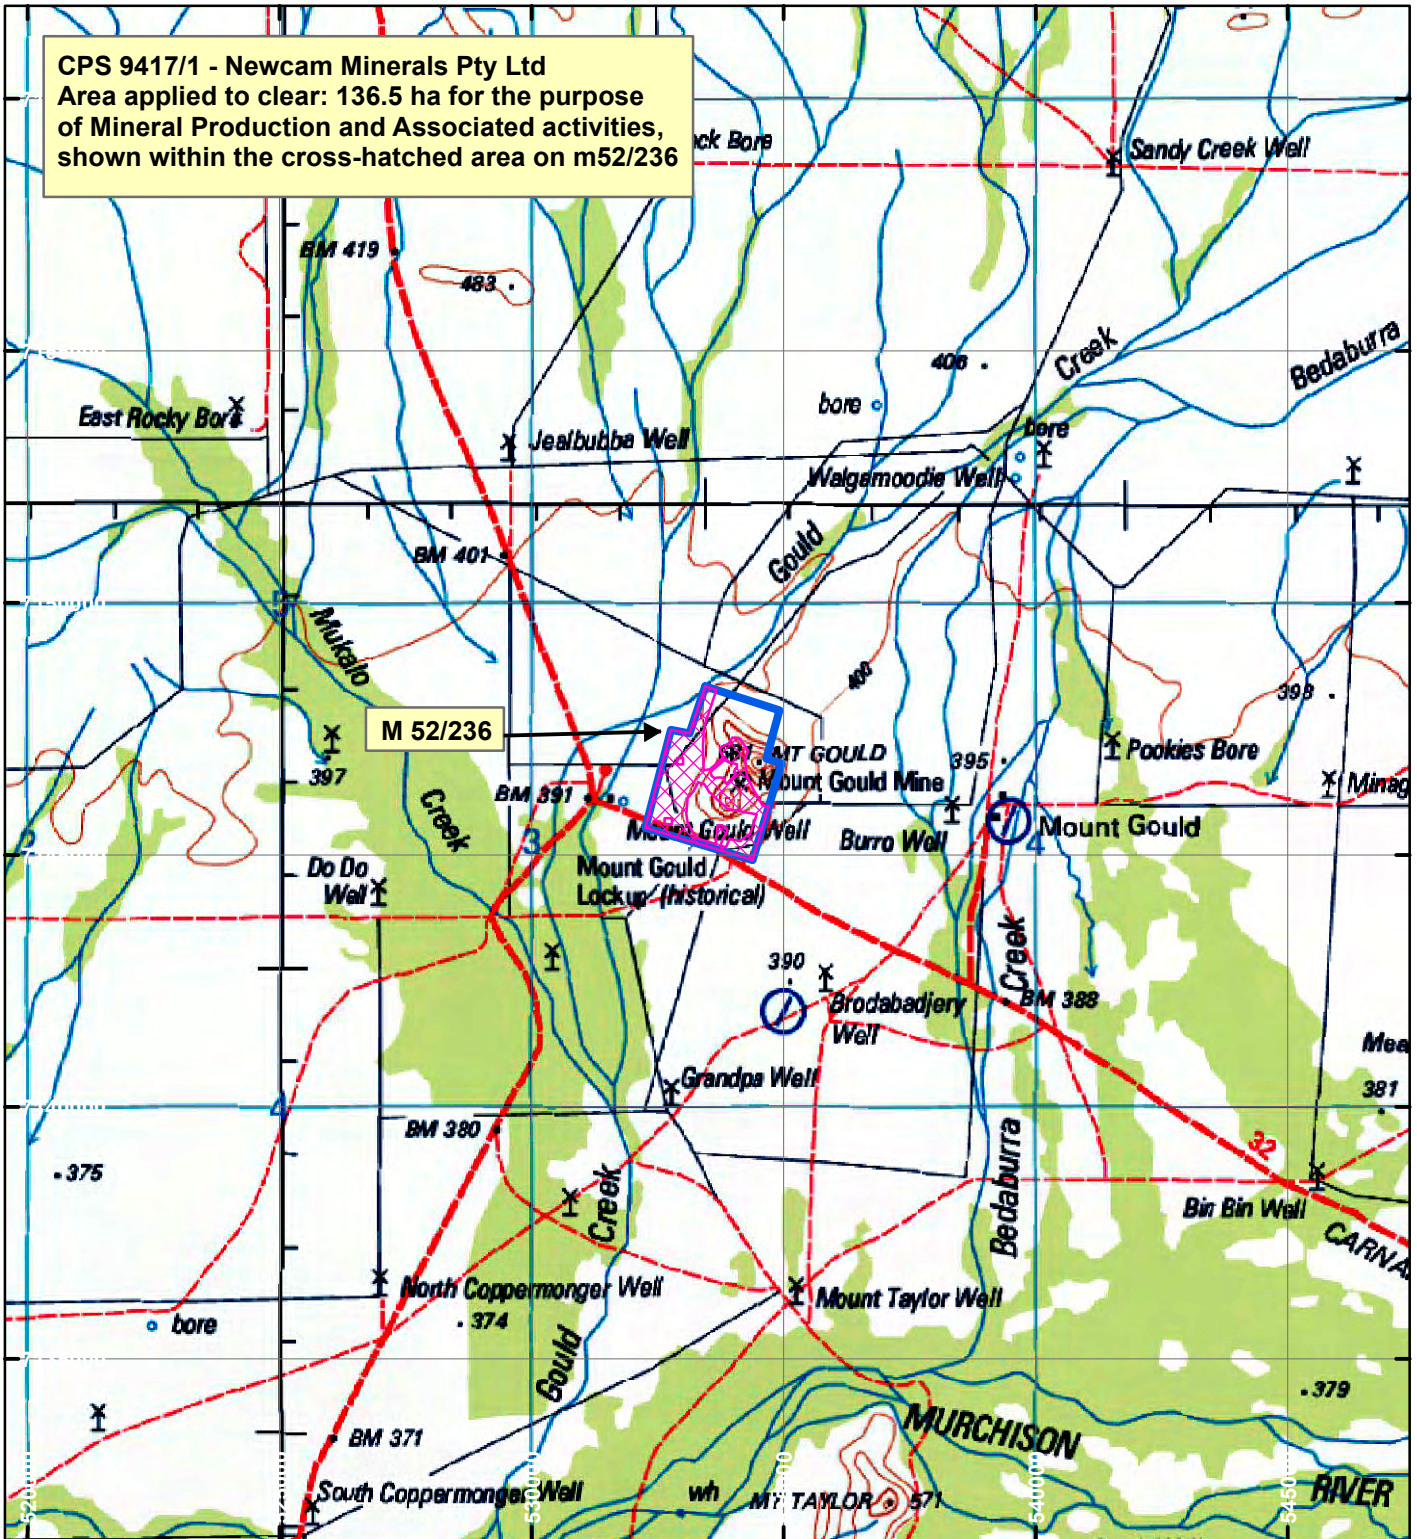

CPS 9417/1 - Newcam Minerals Pty Ltd

CPS 9417/1 - Newcam Minerals Pty Ltd
 Area applied to clear: 136.5 ha for the purpose
 of Mineral Production and Associated activities,
 shown within the cross-hatched area on m52/236

LEGEND

Clearing Instruments

Mining Tenements

Scale 1:150,000

(Approximate when reproduced at A4)

Geocentric Datum Australia 1994

Note: the data in this map have not been projected. This may result in geometric distortion or measurement inaccuracies.