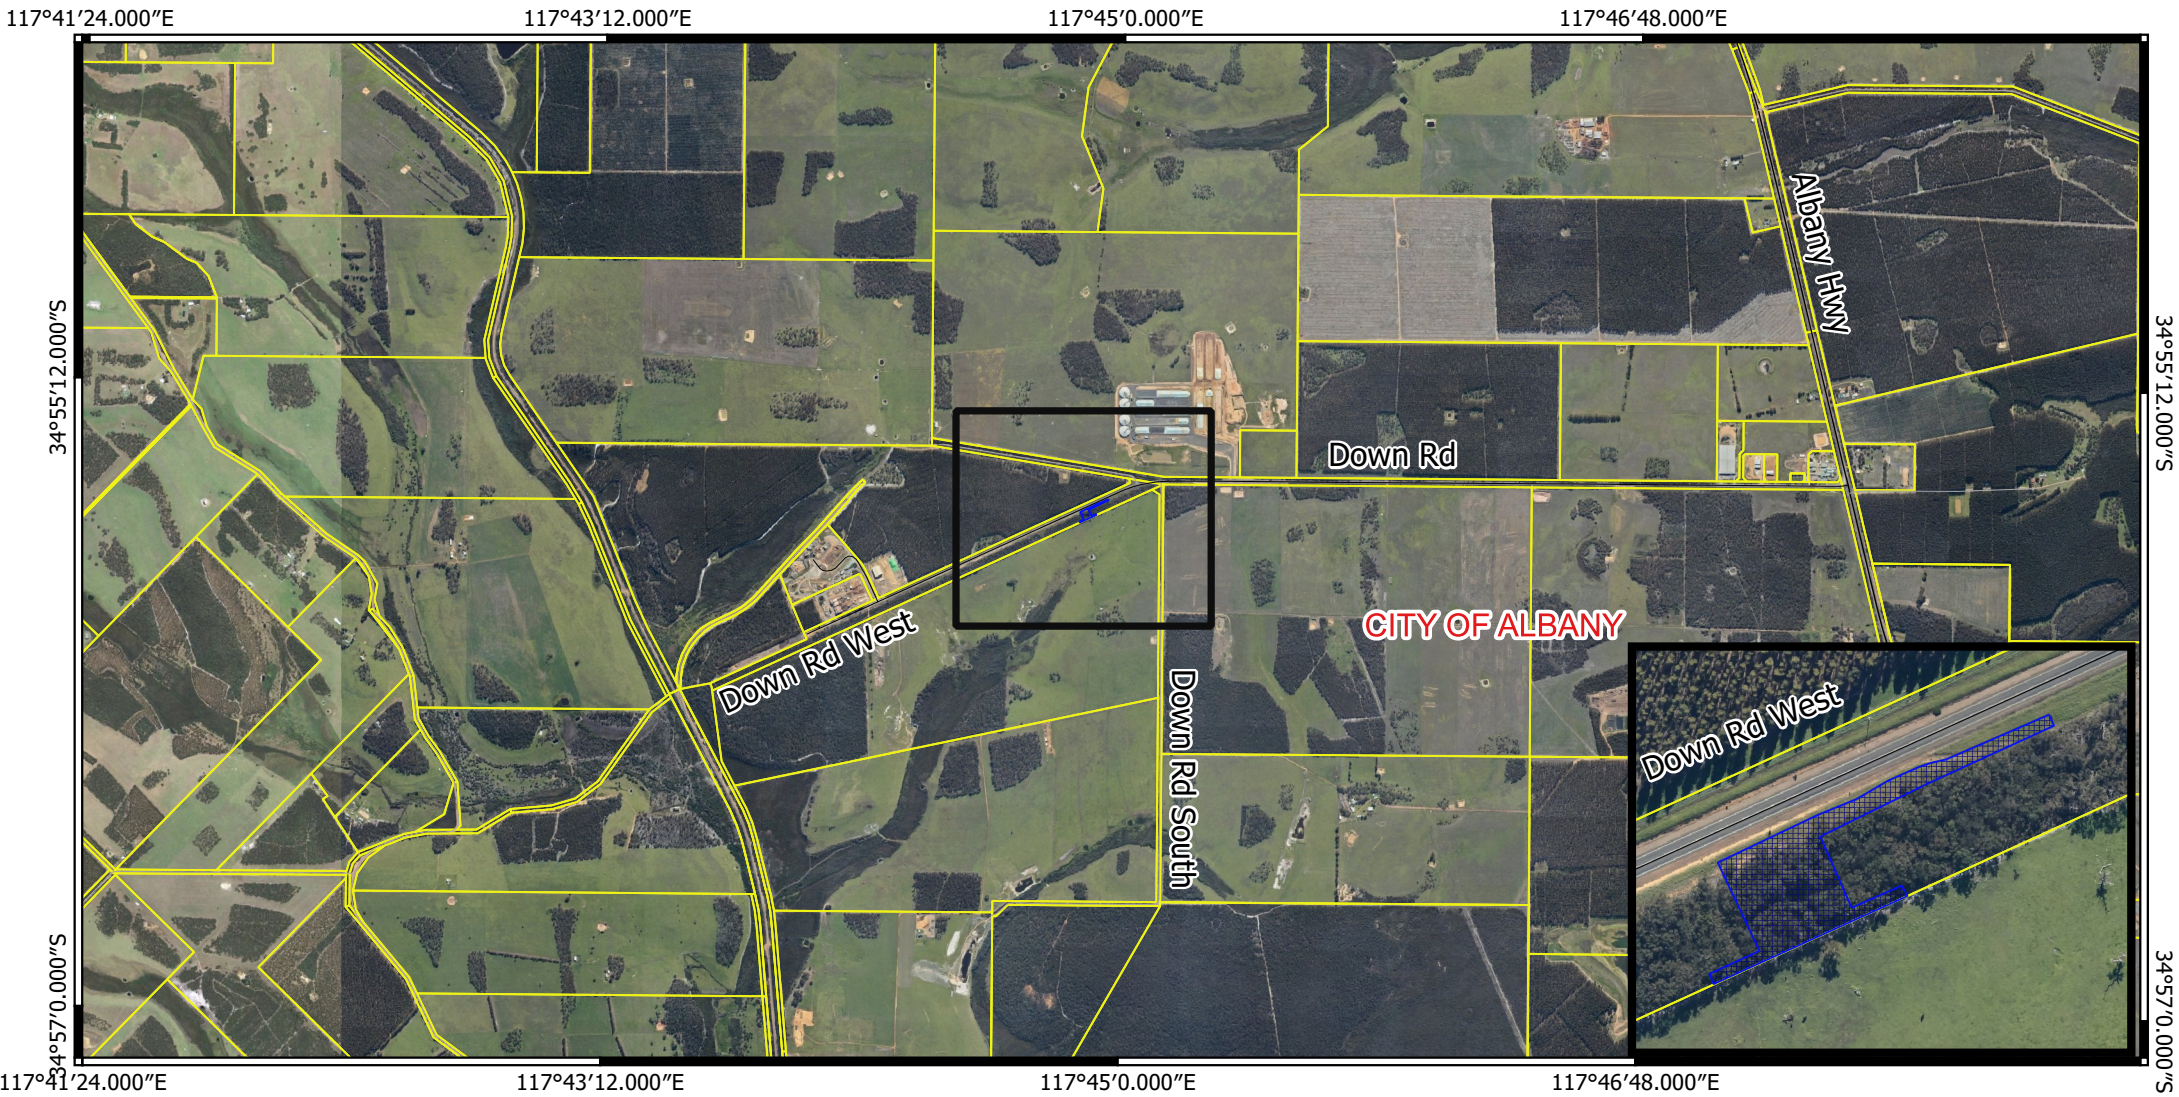

# CPS 9445/1 - Context Map

## Legend

-  CPS areas applied to clear
-  Local Government Authorities
-  Local Rd - Other
-  Cadastre - LGATE 218

- ### Road Centrelines
-  Highway
  -  Local Rd - Sealed

MGA 94  
Geocentric Datum of Australia 1994

1:40000