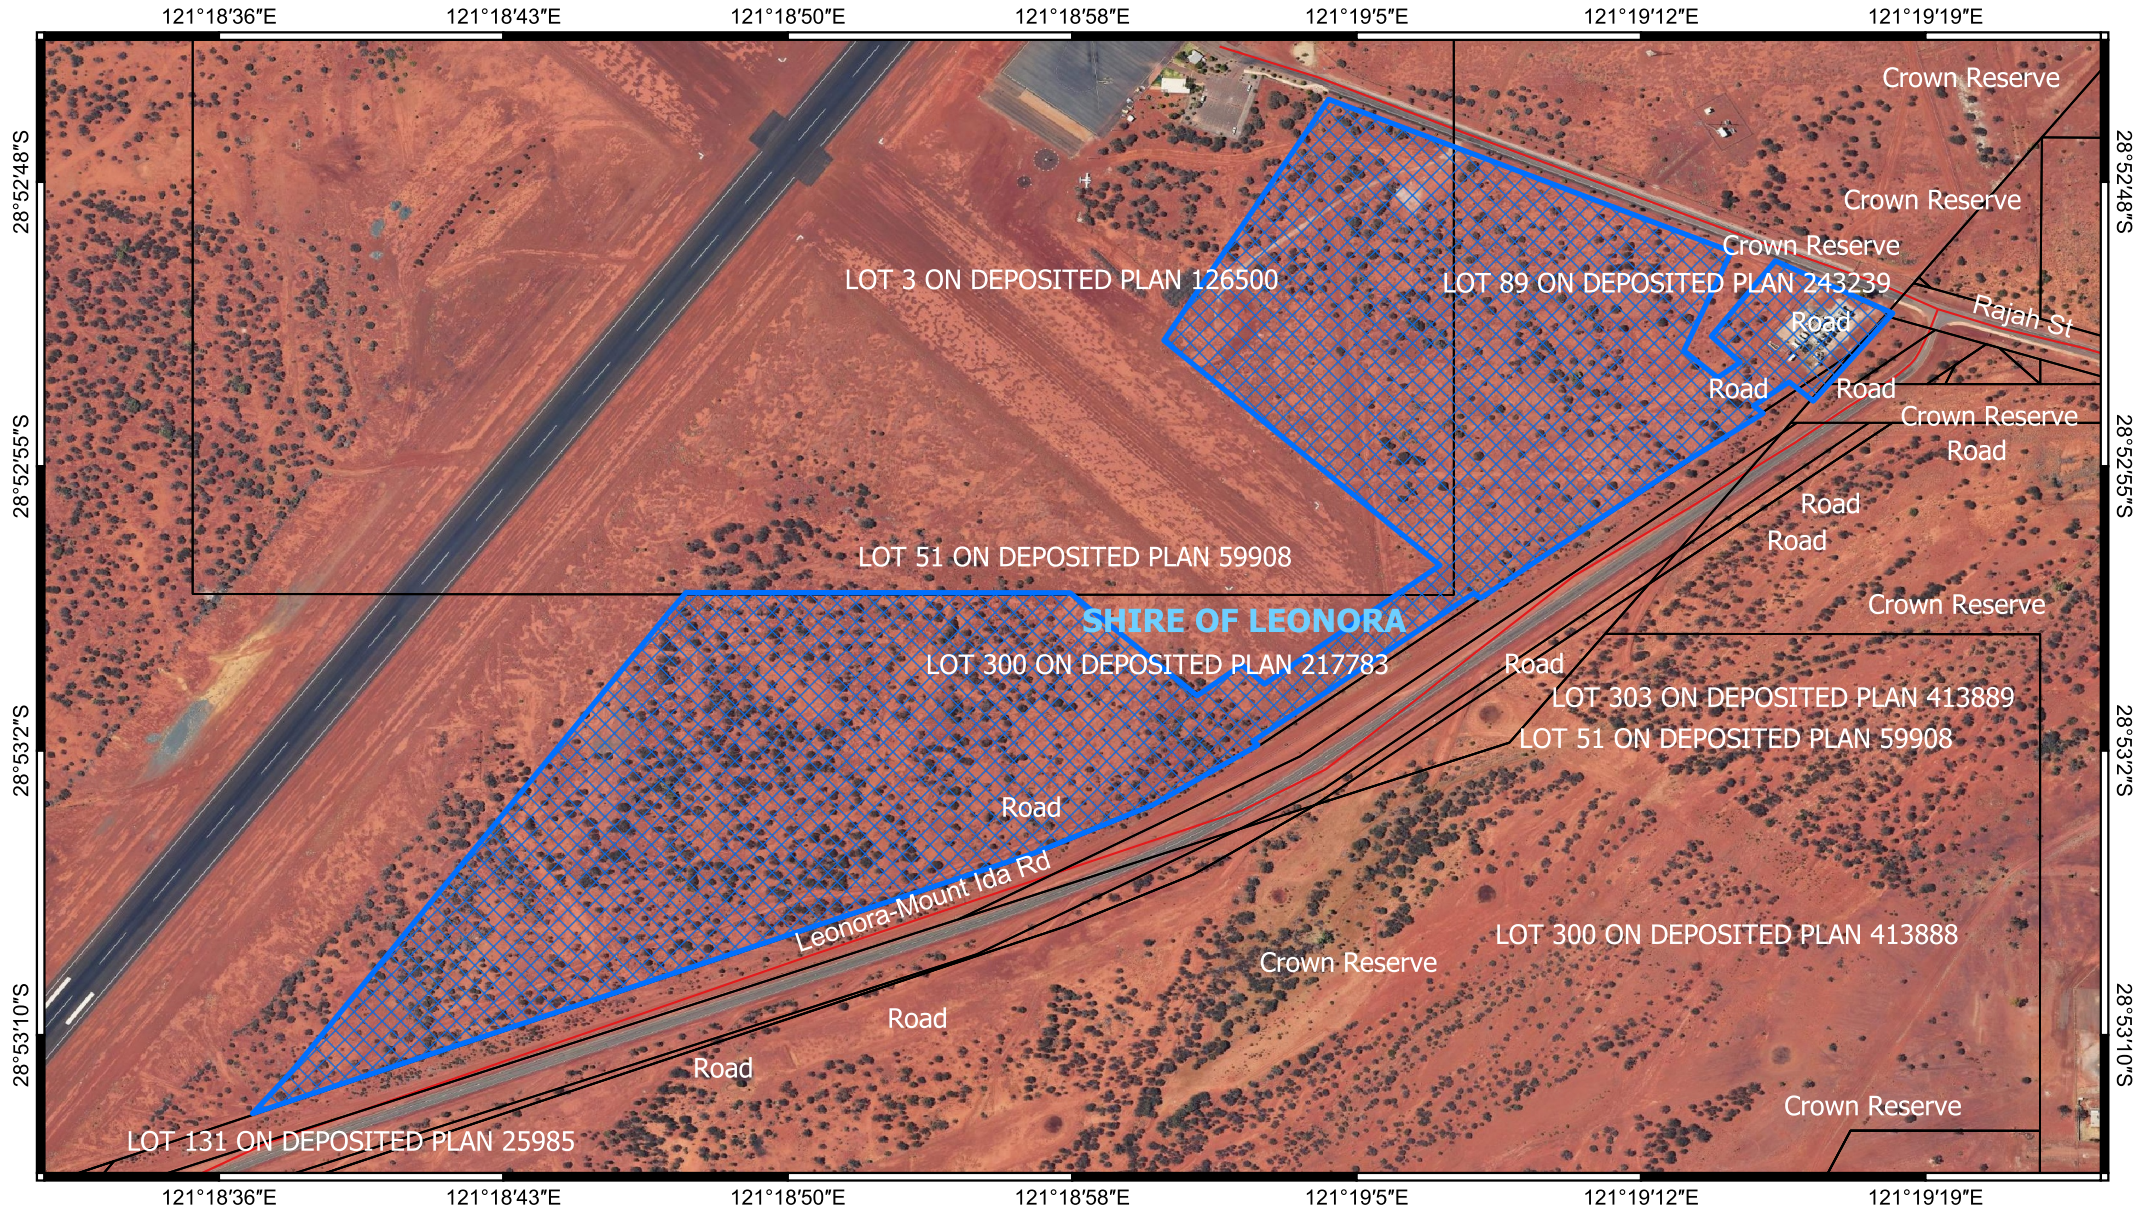

CPS 9468/3 - Map

Legend

- CPS areas applied to clear
- Land Tenure
- Local Government Authorities

Roads

- Minor

0 50 100 150 200 250 m

1:4,000

Projection: GDA 2020