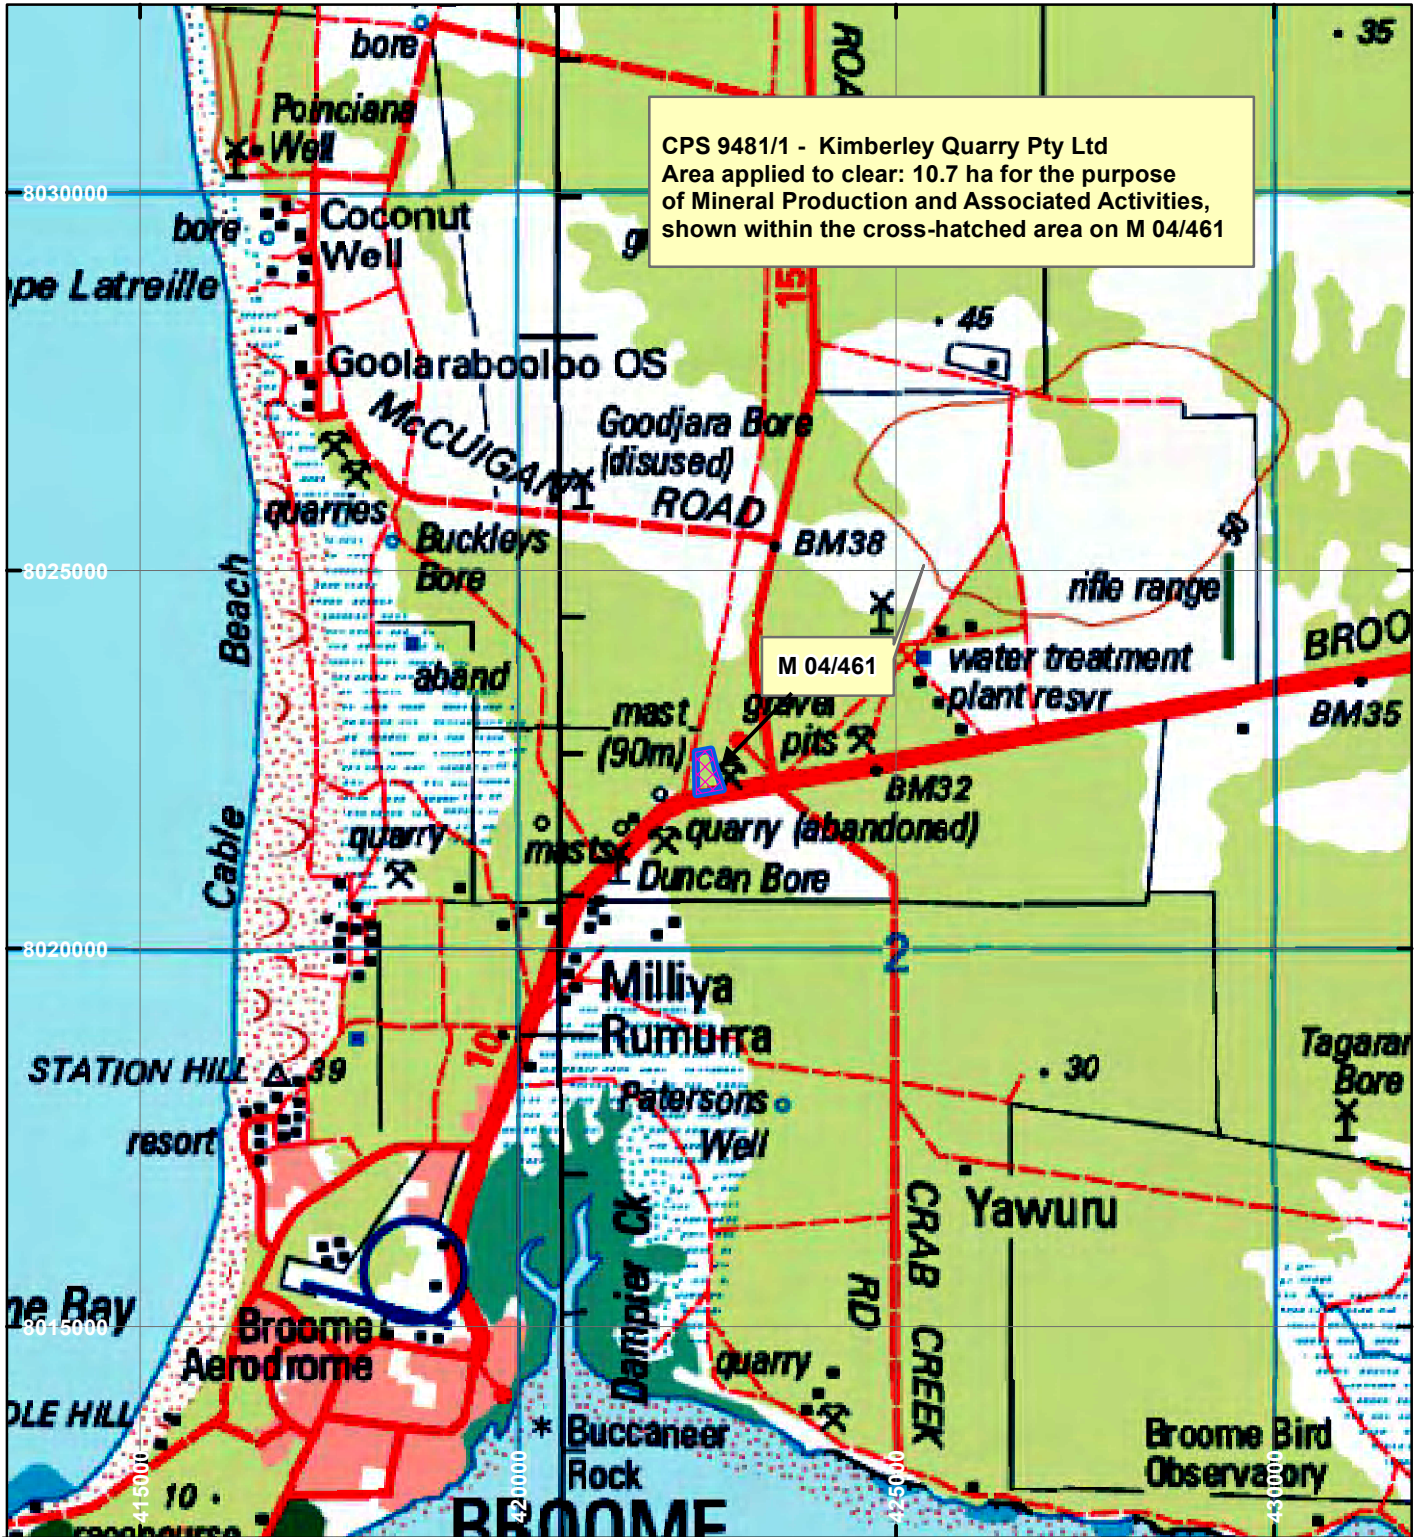

CPS 9481/1 - Kimberley Quarry Pty Ltd

LEGEND

-  Clearing Instruments
-  Mining Tenements

Scale 1:100,000

(Approximate when reproduced at A4)

Geocentric Datum Australia 1994

Note: the data in this map have not been projected. This may result in geometric distortion or measurement inaccuracies.

..... Date

Officer with delegated authority under Section 20 of the Environmental Protection Act 1986

Information derived from this map should be confirmed with the data custodian acknowledged by the agency acronym in the legend.