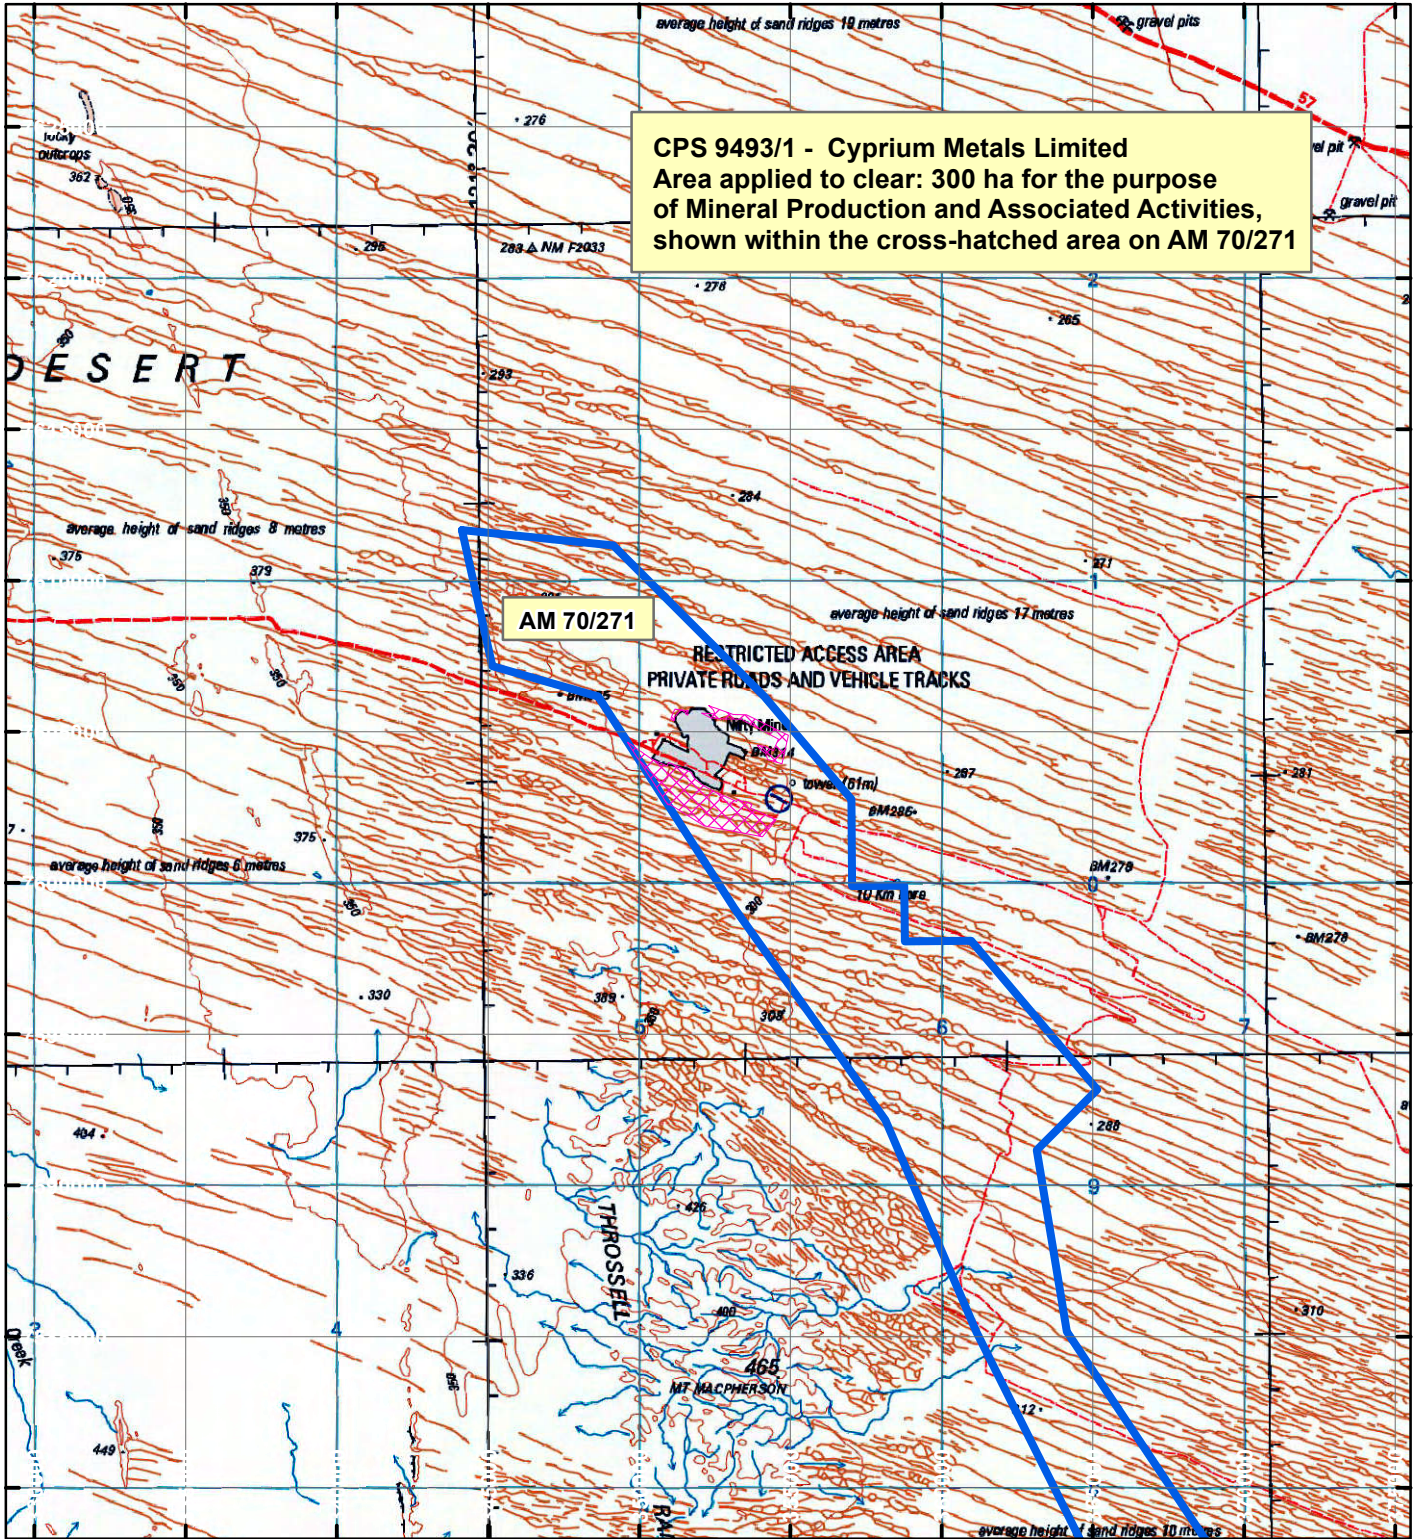

CPS 9493/1 - Cyprium Metals Limited

CPS 9493/1 - Cyprium Metals Limited
 Area applied to clear: 300 ha for the purpose
 of Mineral Production and Associated Activities,
 shown within the cross-hatched area on AM 70/271

LEGEND

Clearing Instruments

Mining Tenements

Scale 1:250,000

(Approximate when reproduced at A4)

Geocentric Datum Australia 1994

Note: the data in this map have not been projected. This may result in geometric distortion or measurement inaccuracies.