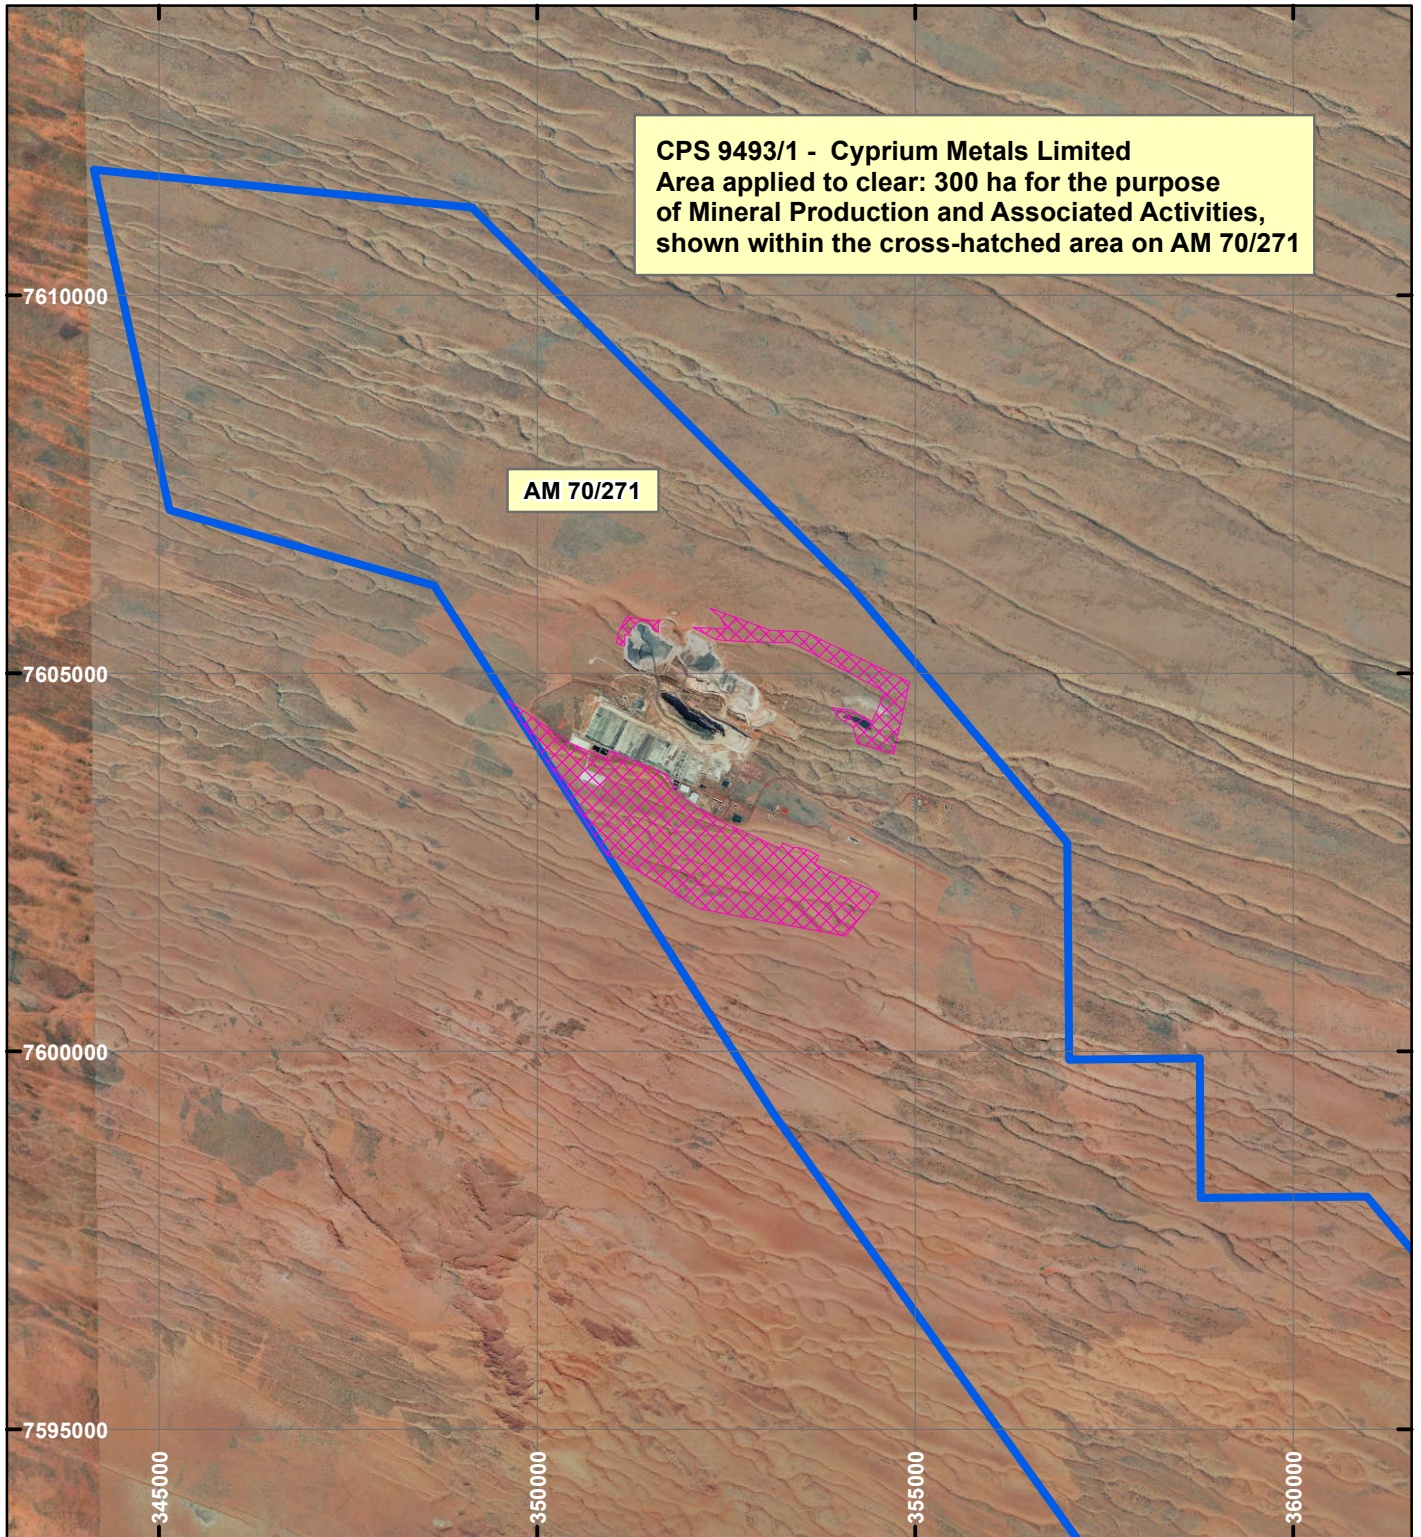

CPS 9493/1 - Cyprium Metals Limited

LEGEND

-  Clearing Instruments
-  Mining Tenements

Orthophotography sourced from Landgate

Scale 1:100,000

(Approximate when reproduced at A4)

Geocentric Datum Australia 1994

Note: the data in this map have not been projected. This may result in geometric distortion or measurement inaccuracies.

..... Date

Officer with delegated authority under Section 20 of the Environmental Protection Act 1986