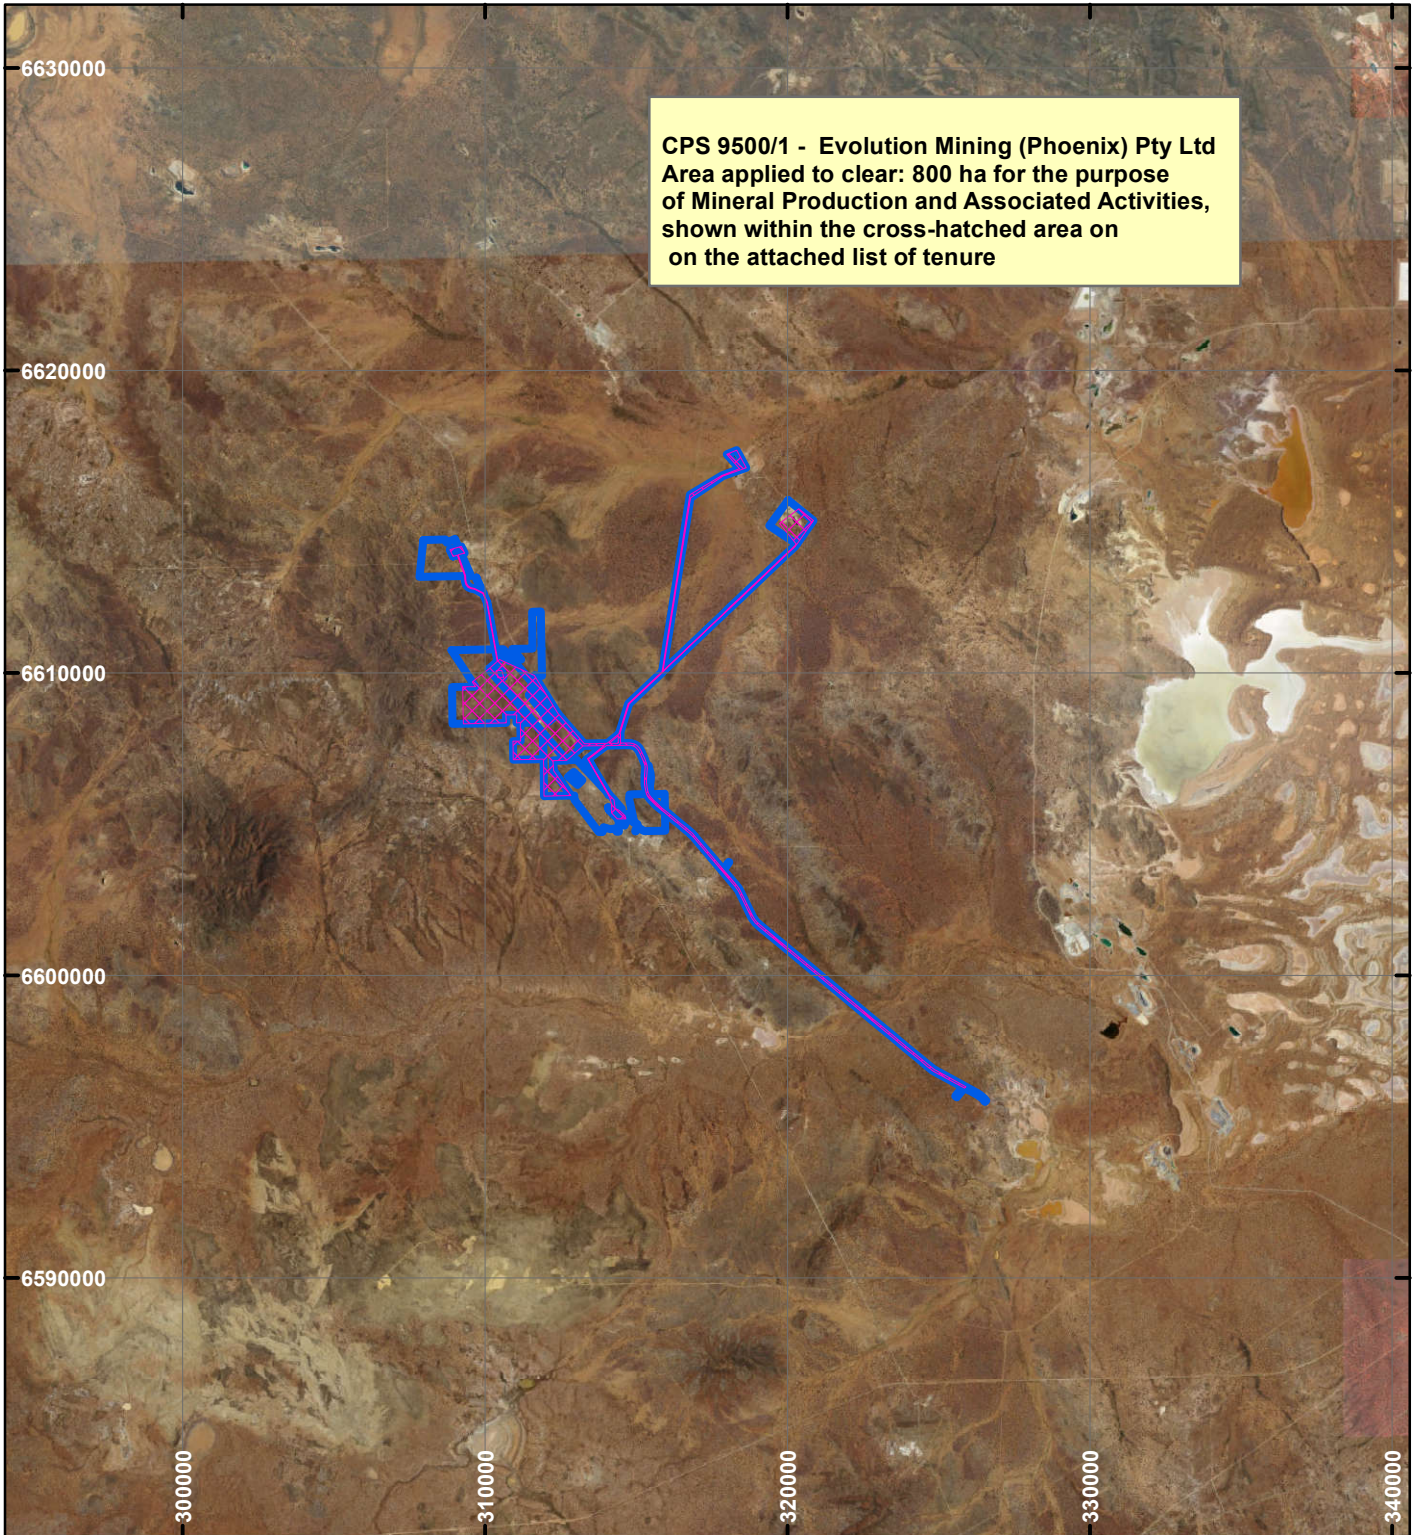

CPS 9500/1 - Evolution Mining (Phoenix) Pty Ltd

LEGEND

Clearing Instruments

Mining Tenements

Orthophotography sourced from Landgate

Scale 1:250,000

(Approximate when reproduced at A4)

Geocentric Datum Australia 1994

Note: the data in this map have not been projected. This may result in geometric distortion or measurement inaccuracies.

..... Date

Officer with delegated authority under Section 20 of the Environmental Protection Act 1986

Information derived from this map should be confirmed with the data custodian acknowledged by the agency acronym in the legend.

WA Crown Copyright 2002