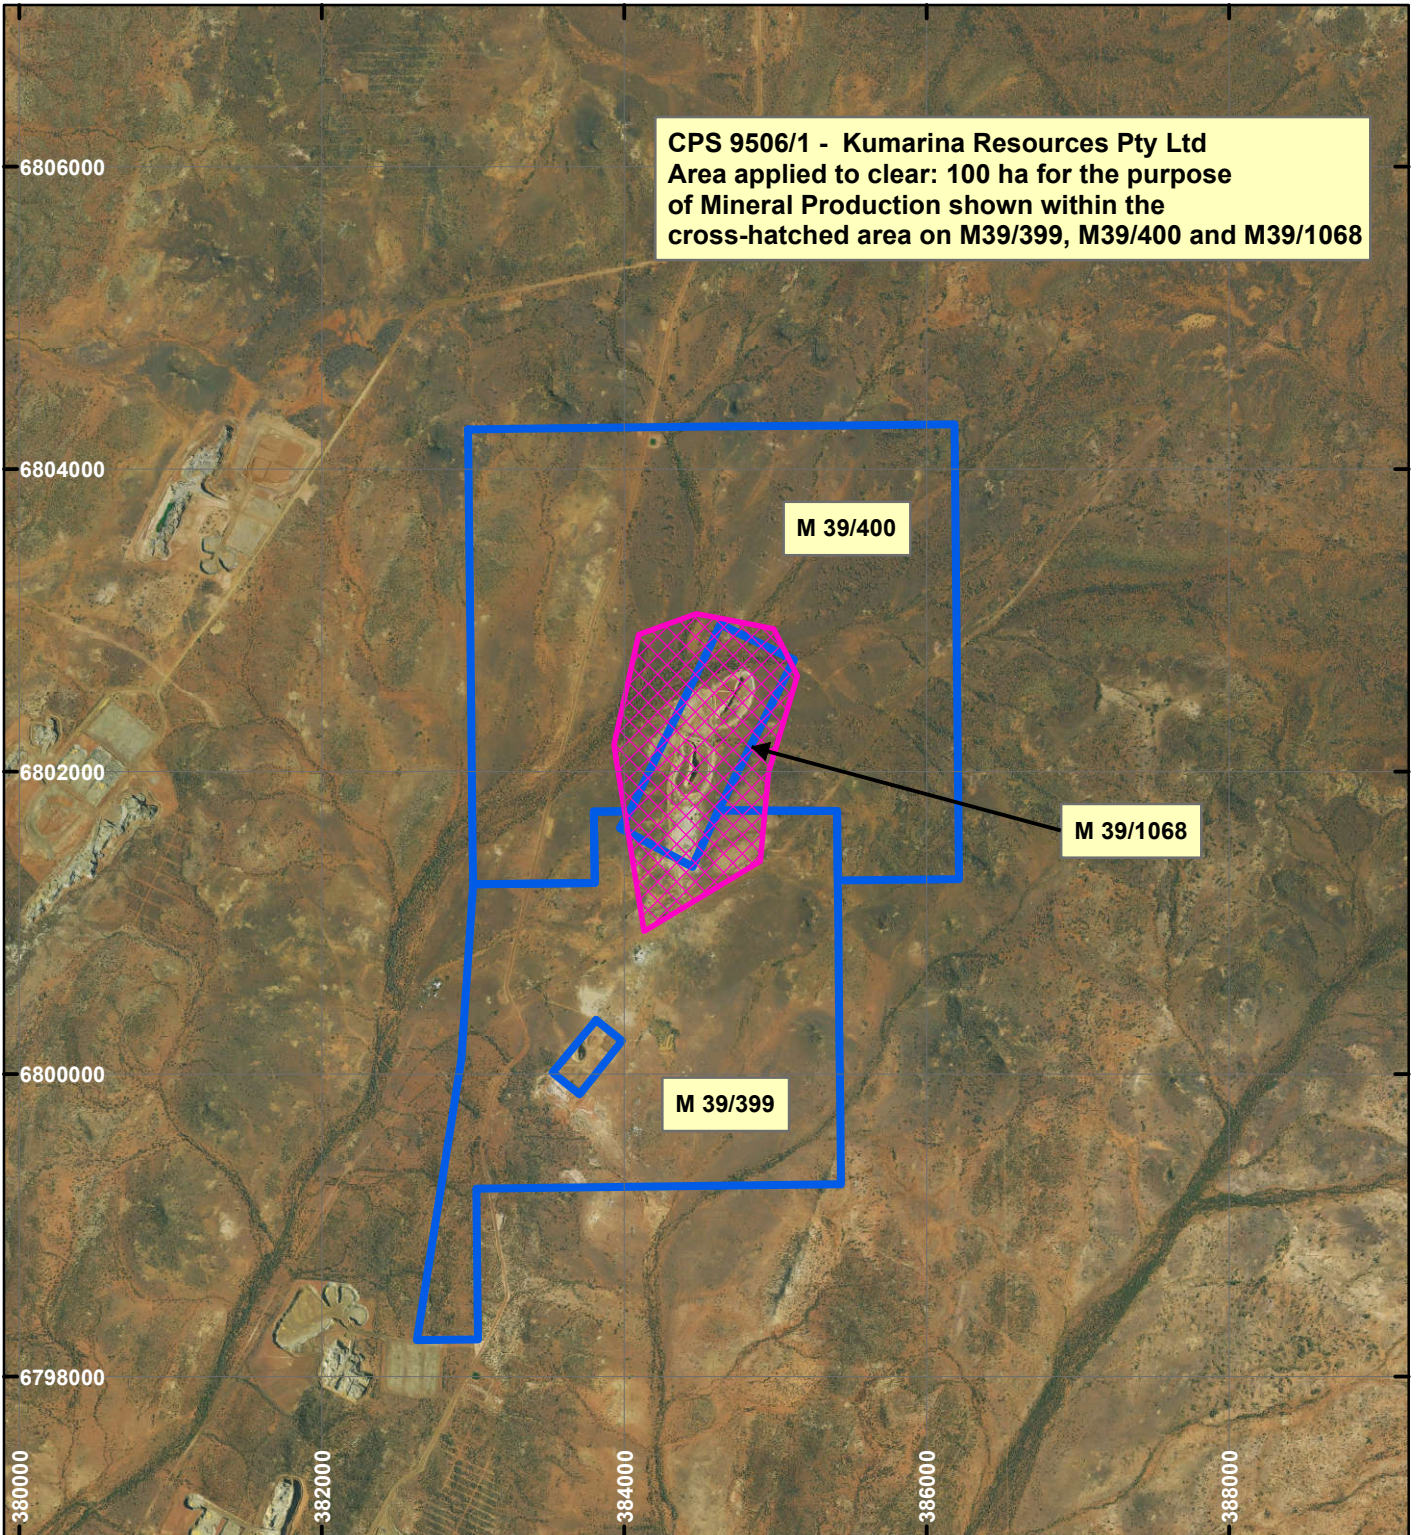

CPS 9506/1 - Kumarina Resources Pty Ltd

LEGEND

Clearing Instruments

Mining Tenements

Orthophotography sourced from Landgate

Scale 1:50,000

(Approximate when reproduced at A4)

Geocentric Datum Australia 1994

Note: the data in this map have not been projected. This may result in geometric distortion or measurement inaccuracies.

..... Date

Officer with delegated authority under Section 20 of
 the Environmental Protection Act 1986