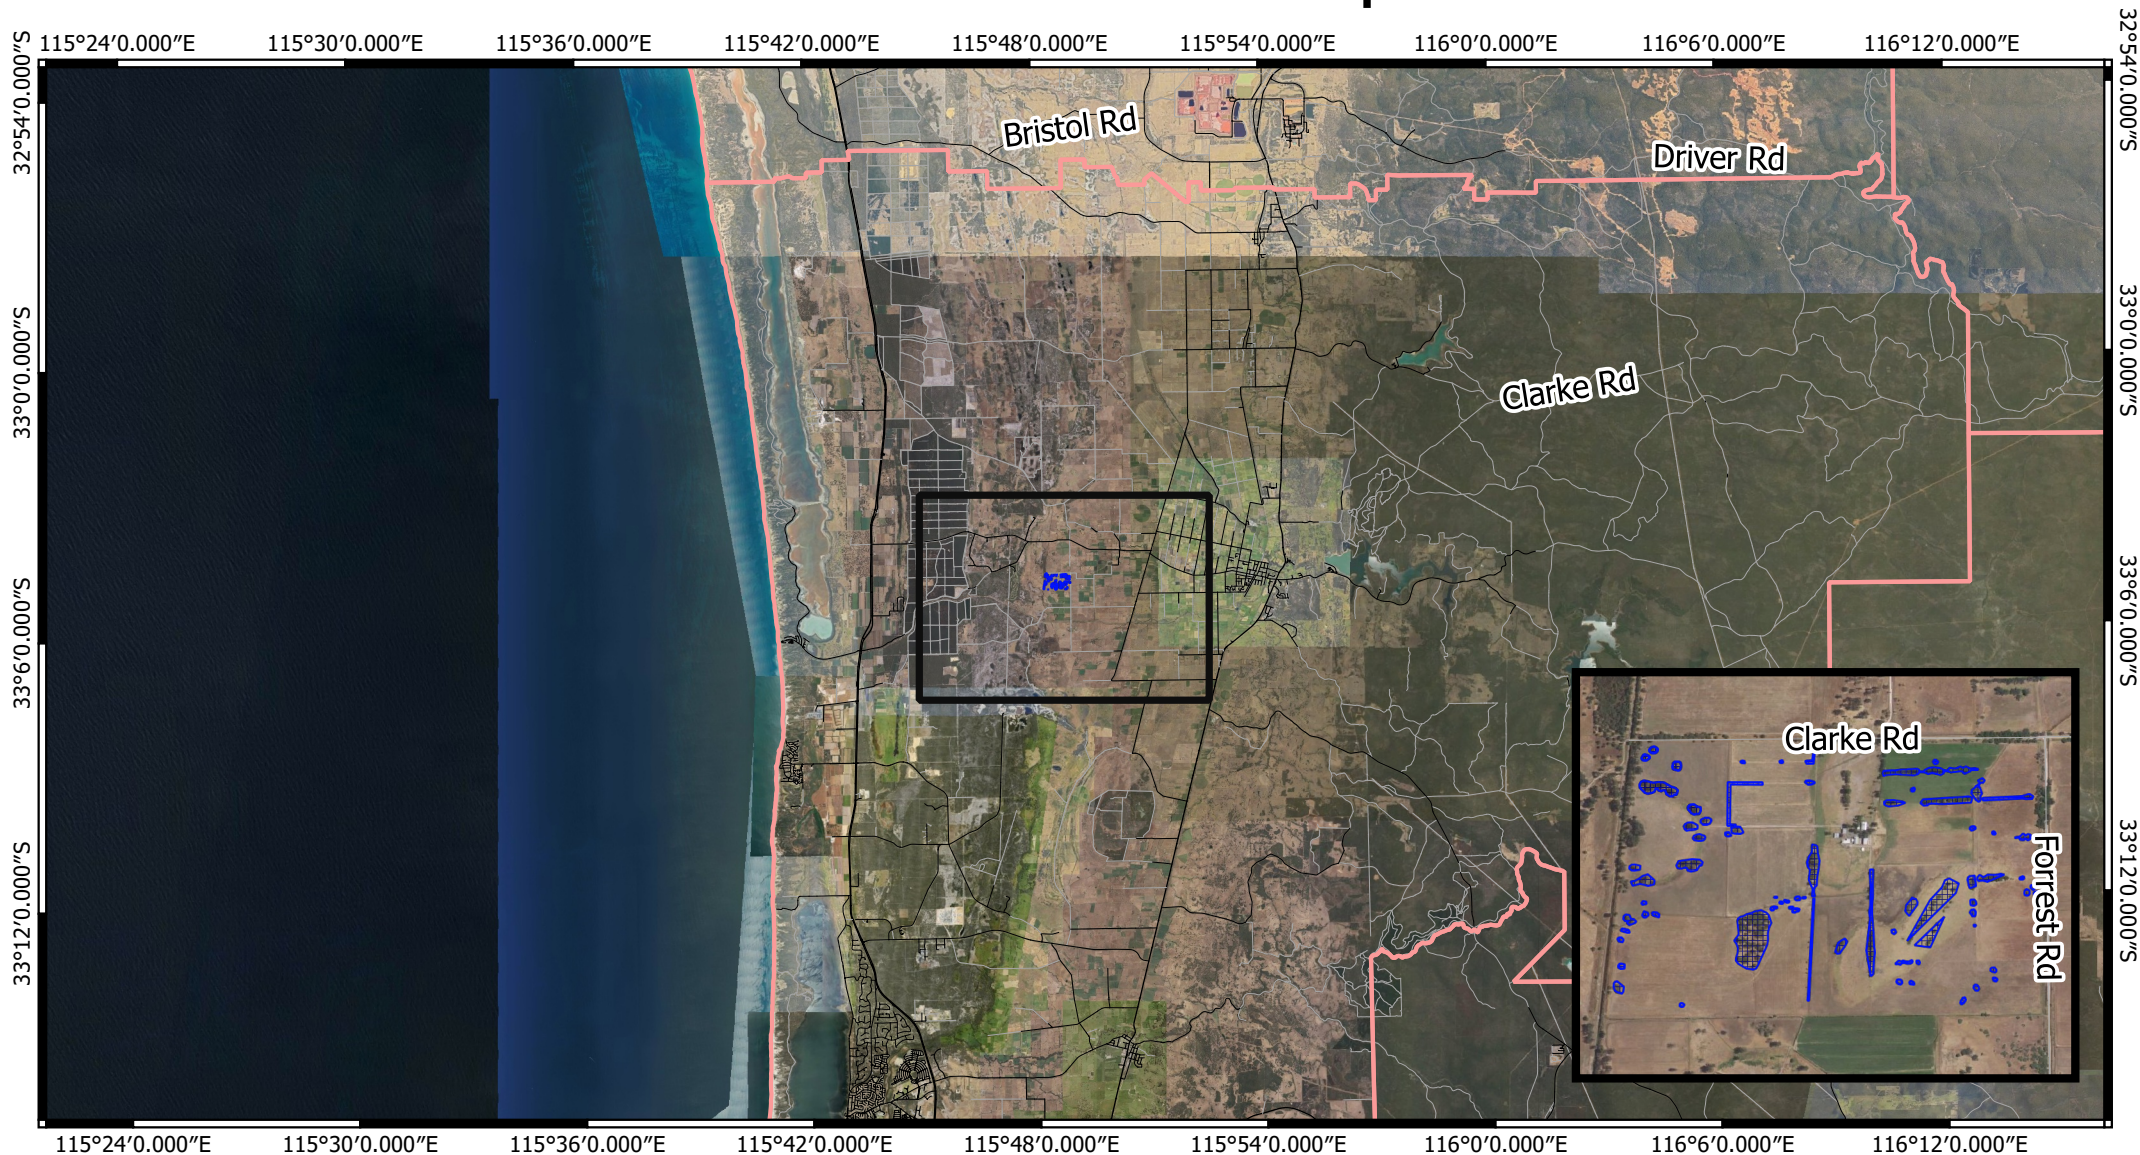

CPS 9507/1 - Context Map

Map Legend		— Local Rd - Other
	CPS areas applied to clear	Image
	Local Government Authorities	
Road Centrelines		
	Highway	
	Local Rd - Sealed	

MGA 94
Geocentric Datum of Australia 1994

0 2.5 5 km

1:310000

**GOVERNMENT OF
WESTERN AUSTRALIA**