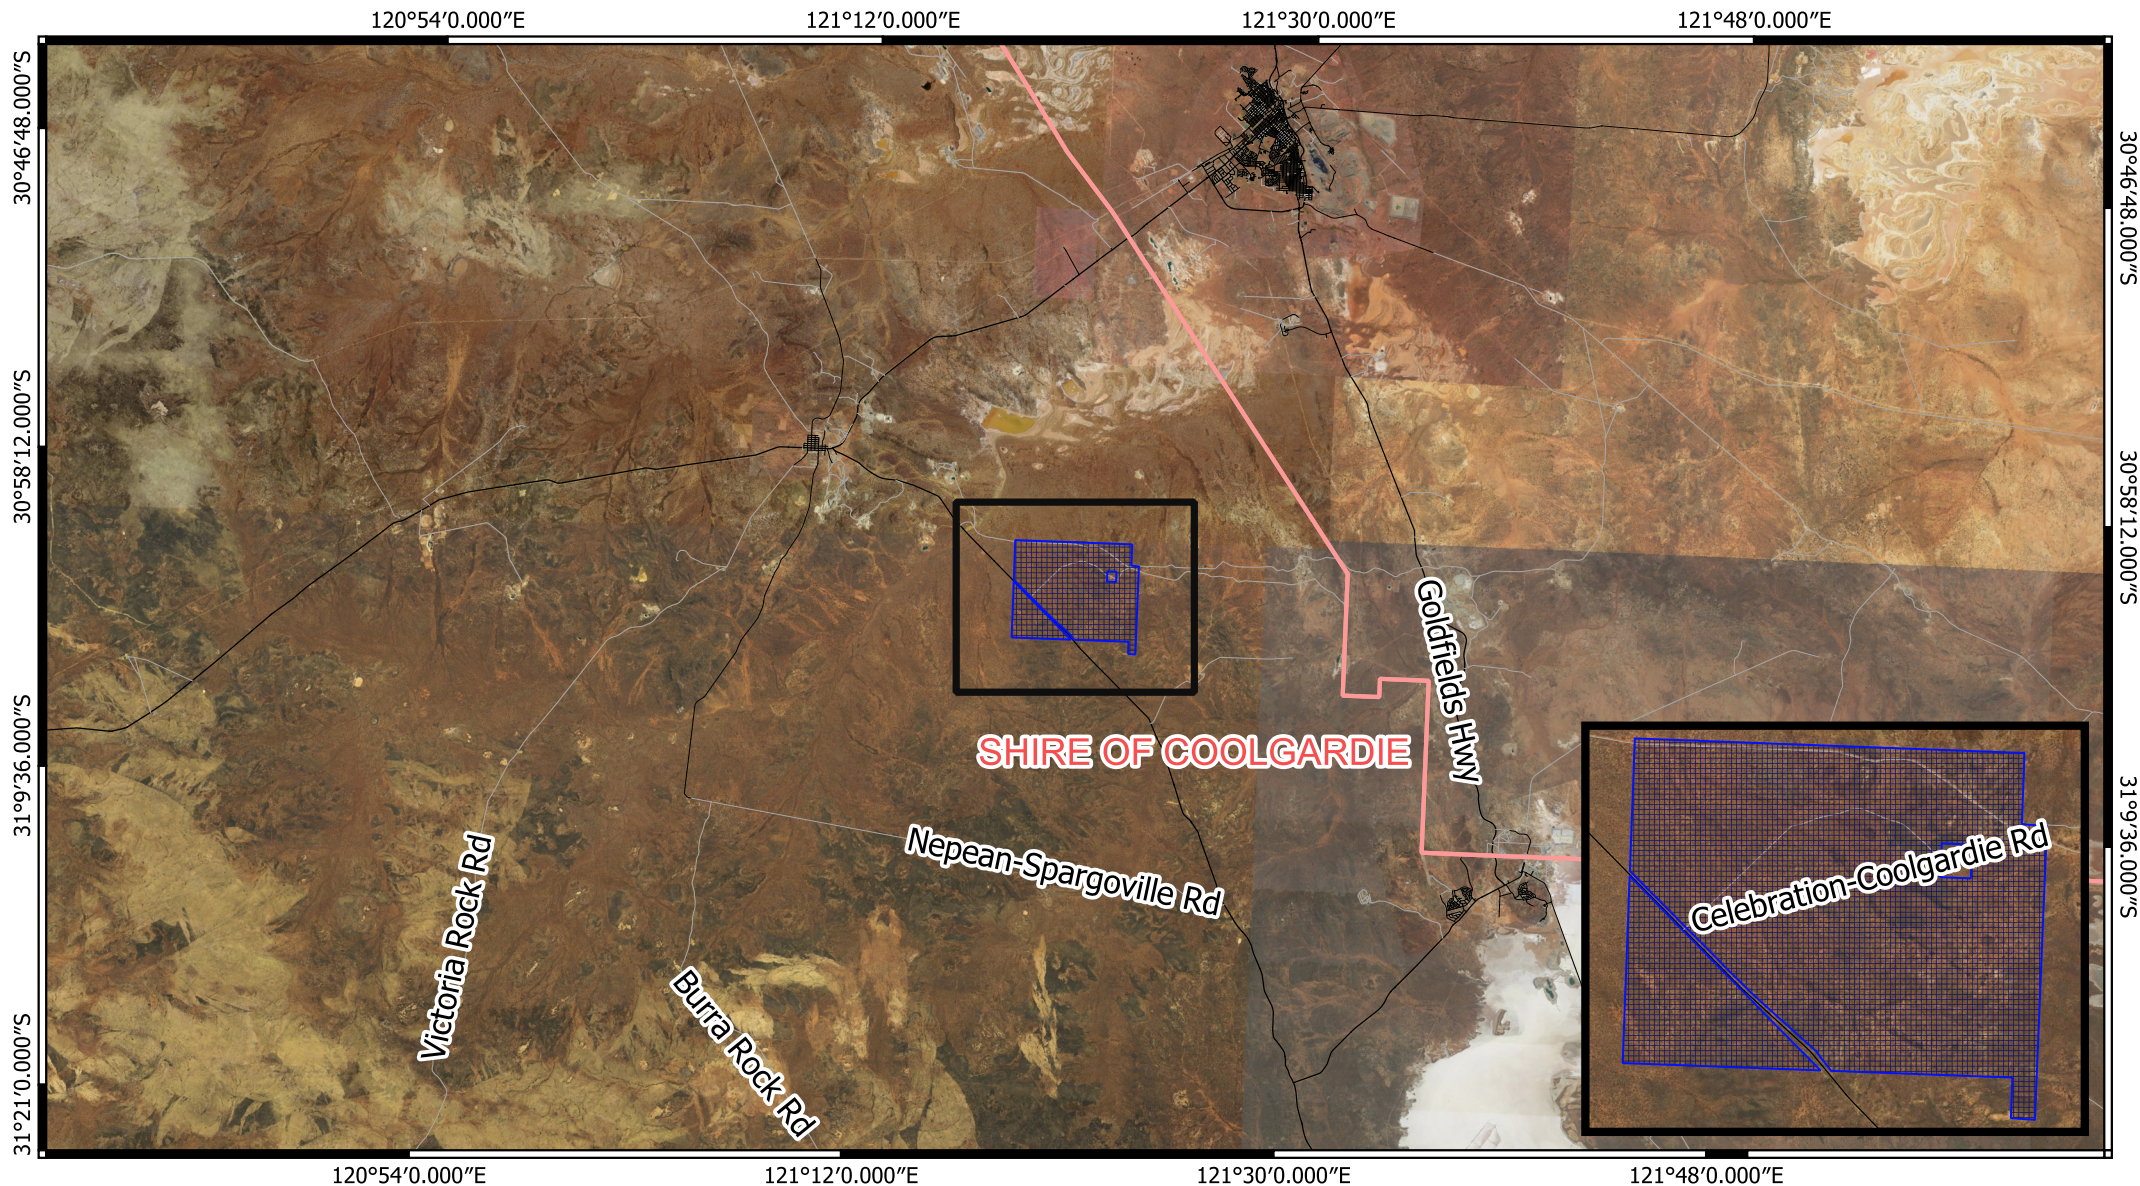

CPS 9518/1 - Context Map

Map Legend

-  CPS areas applied to clear
-  Local Government Authorities

-  Local Rd - Sealed Image
-  Local Rd - Other

-  Road Centrelines
-  Highway

1:500,000

MGA 94
Geocentric Datum of Australia 1994