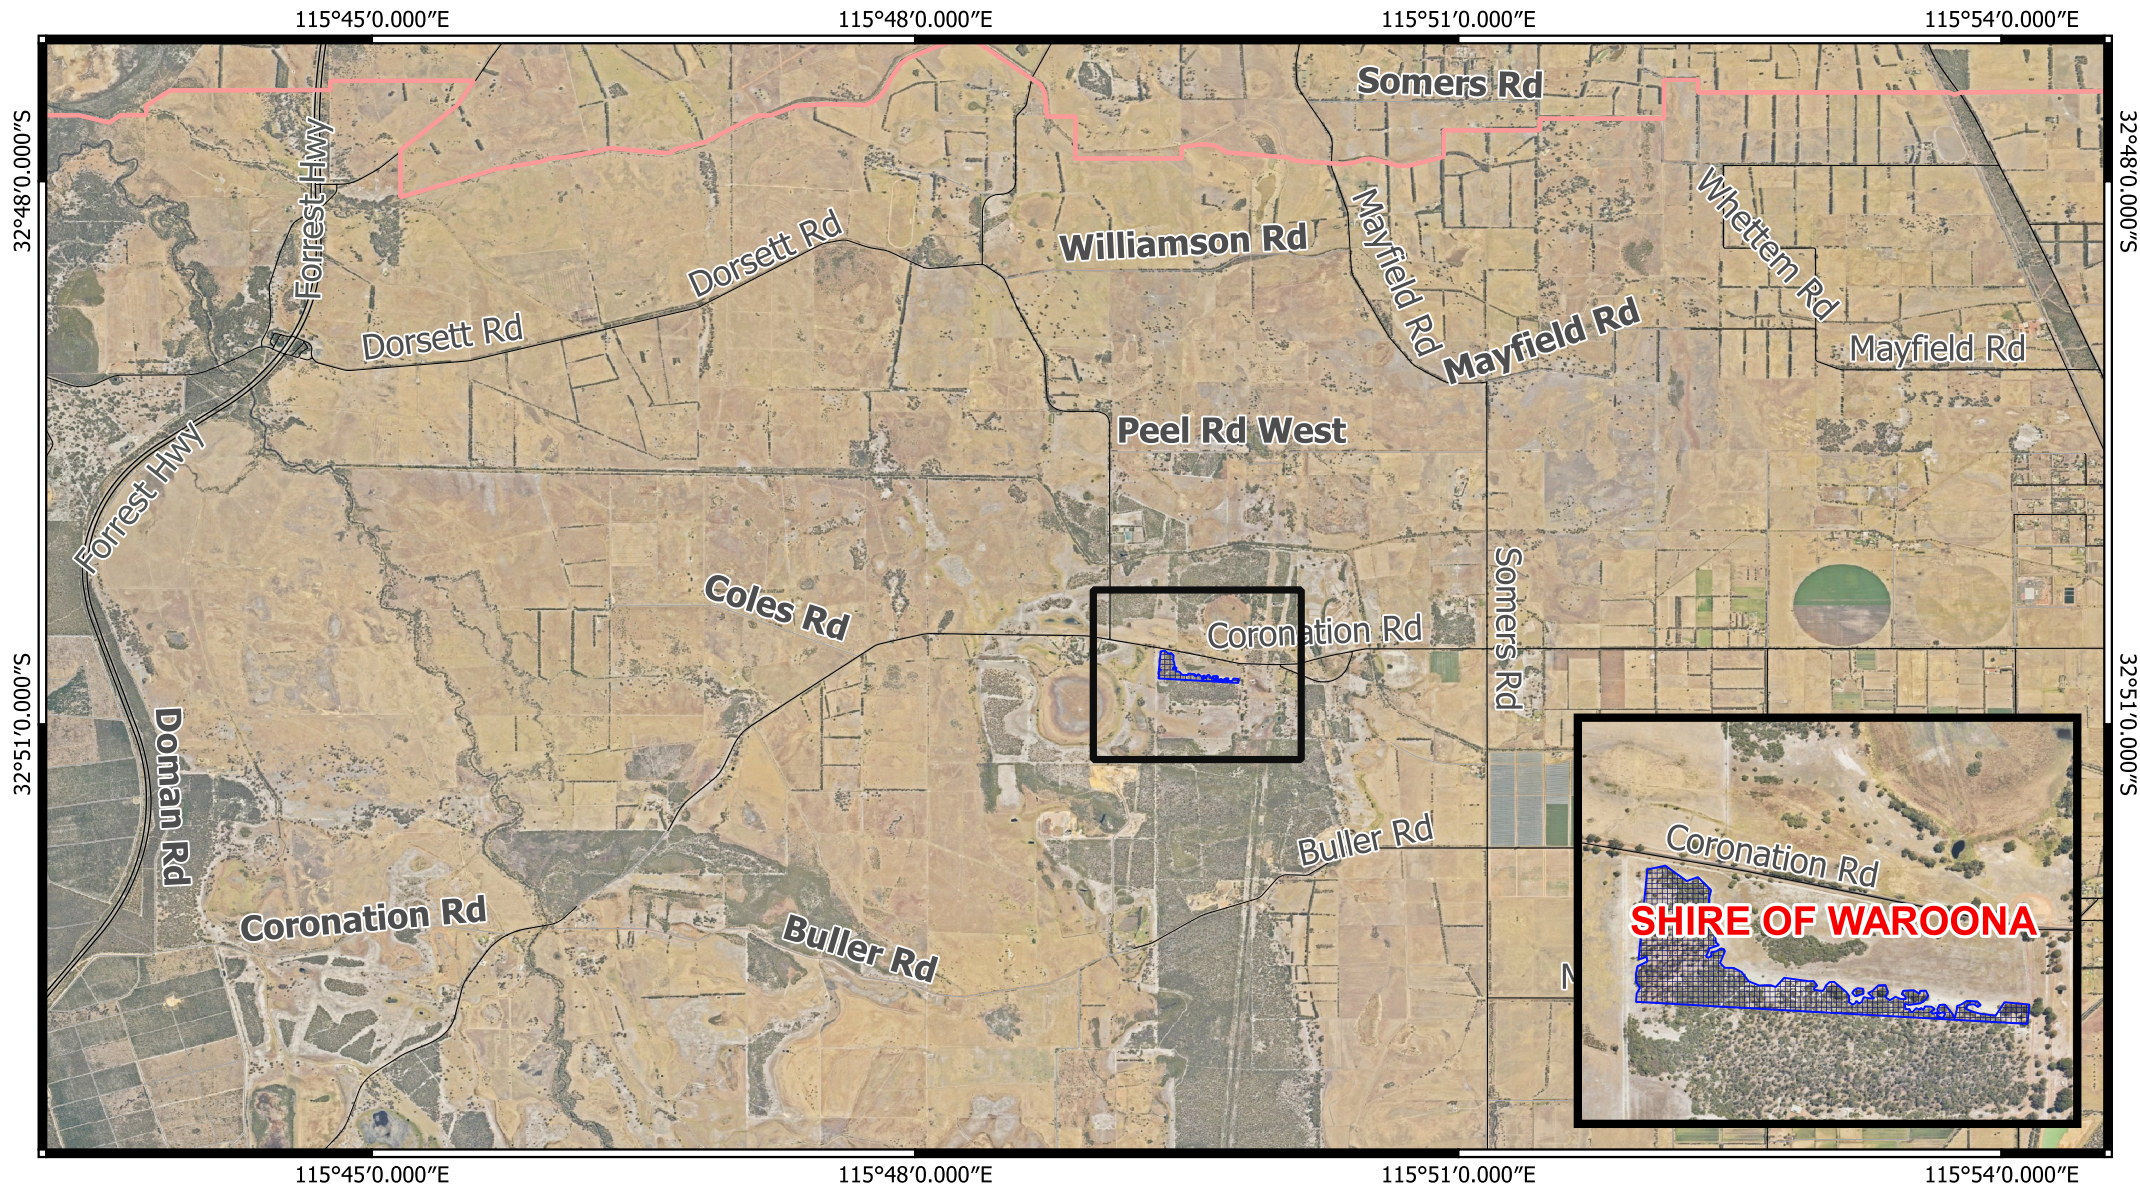

CPS 9523/1 - Context Map

CPS layers

 CPS areas applied to clear

Map Legend

 Local Government Authorities

Road Centrelines

-  Highway
-  Local Rd - Sealed
-  Local Rd - Other

Image

MGA 94
Geocentric Datum of Australia 1994

0 1 2 3 4 km

1:49,000

GOVERNMENT OF
WESTERN AUSTRALIA