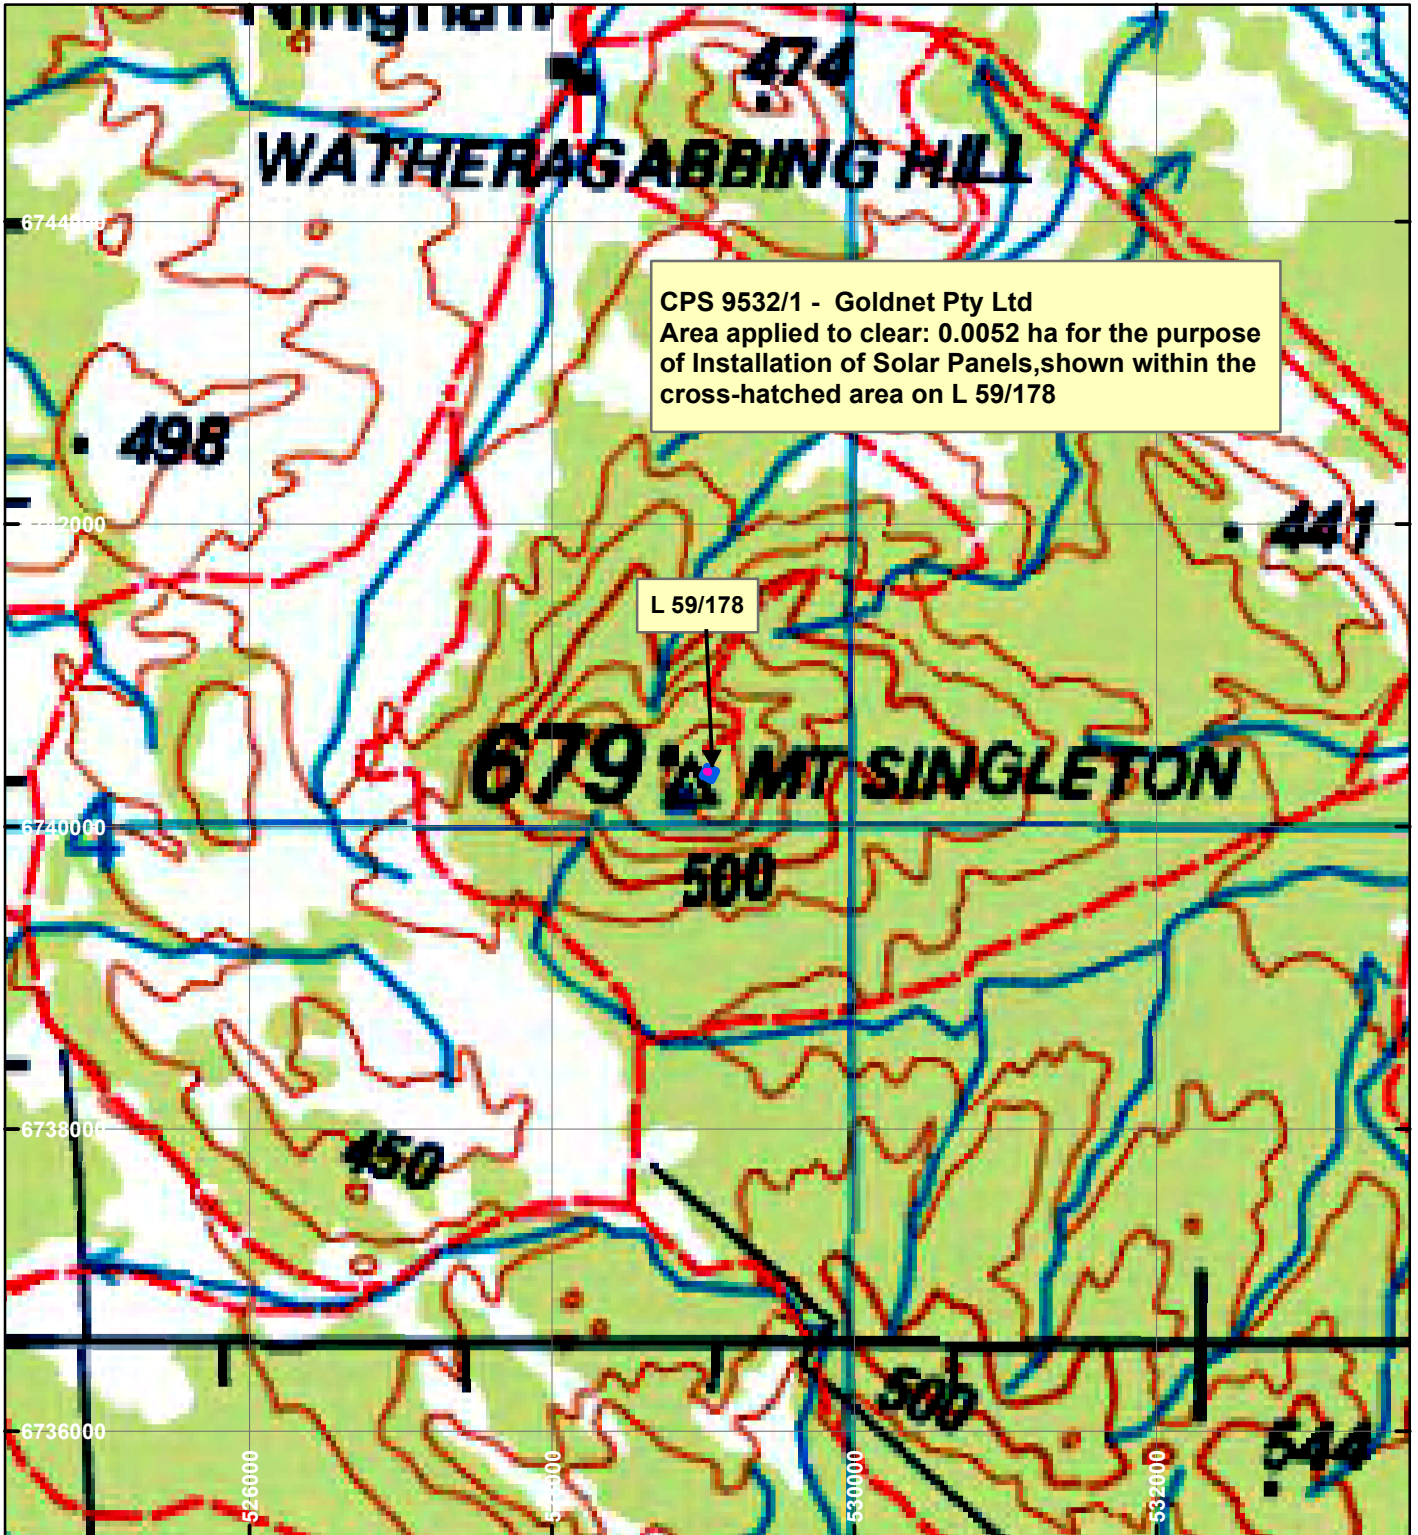

CPS 9532/1 - Goldnet Pty Ltd

LEGEND

Clearing Instruments

Mining Tenements

Scale 1:50,000

(Approximate when reproduced at A4)

Geocentric Datum Australia 1994

..... Date .....

Officer with delegated authority under Section 20 of the Environmental Protection Act 1986

Information derived from this map should be confirmed with the data custodian acknowledged by the agency acronym in the legend.

WA Crown Copyright 2002