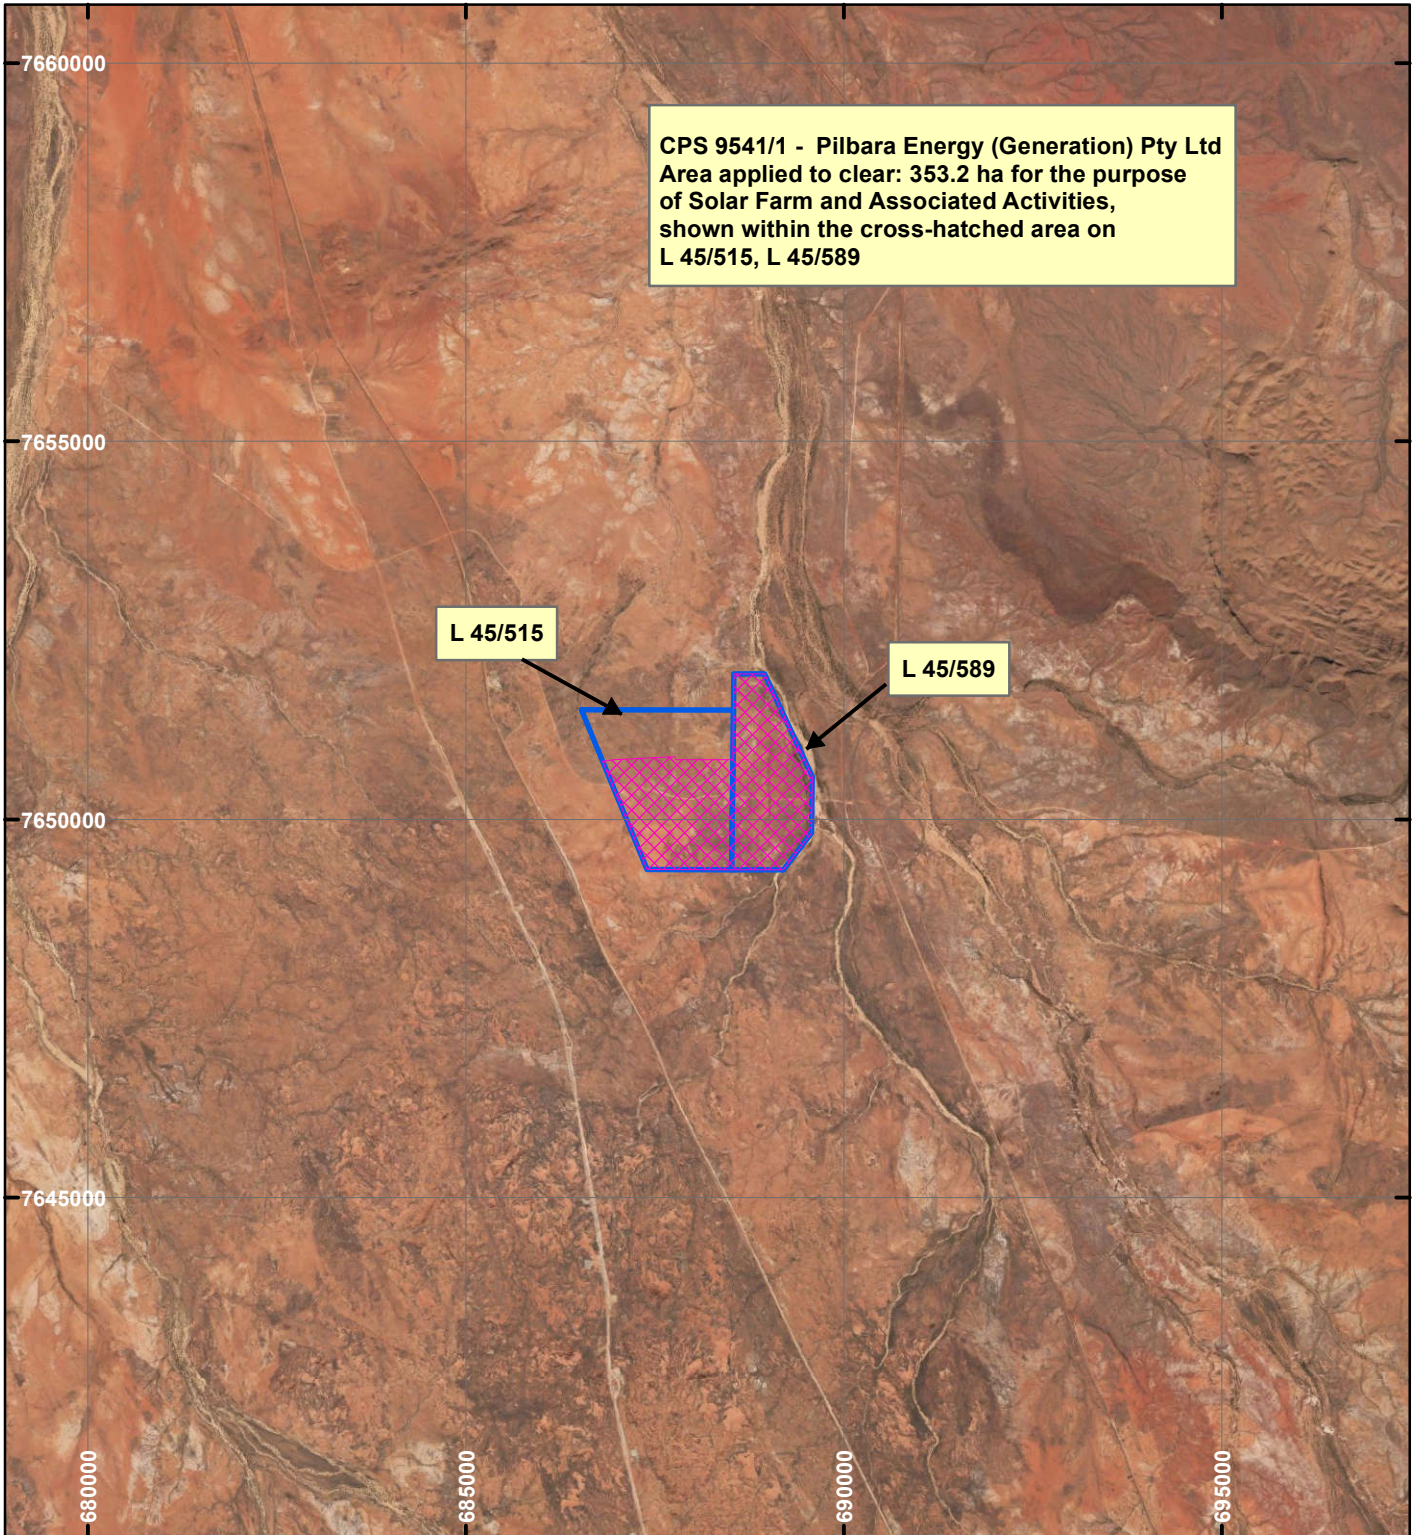

# CPS 9541 - Pilbara Energy (Genertion) Pty Ltd

## LEGEND

Clearing Instruments

Mining Tenements

Orthophotography sourced from Landgate

Scale 1:100,000

(Approximate when reproduced at A4)

Geocentric Datum Australia 1994

Note: the data in this map have not been projected. This may result in geometric distortion or measurement inaccuracies.

..... Date .....

Officer with delegated authority under Section 20 of the Environmental Protection Act 1986

Information derived from this map should be confirmed with the data custodian acknowledged by the agency acronym in the legend.