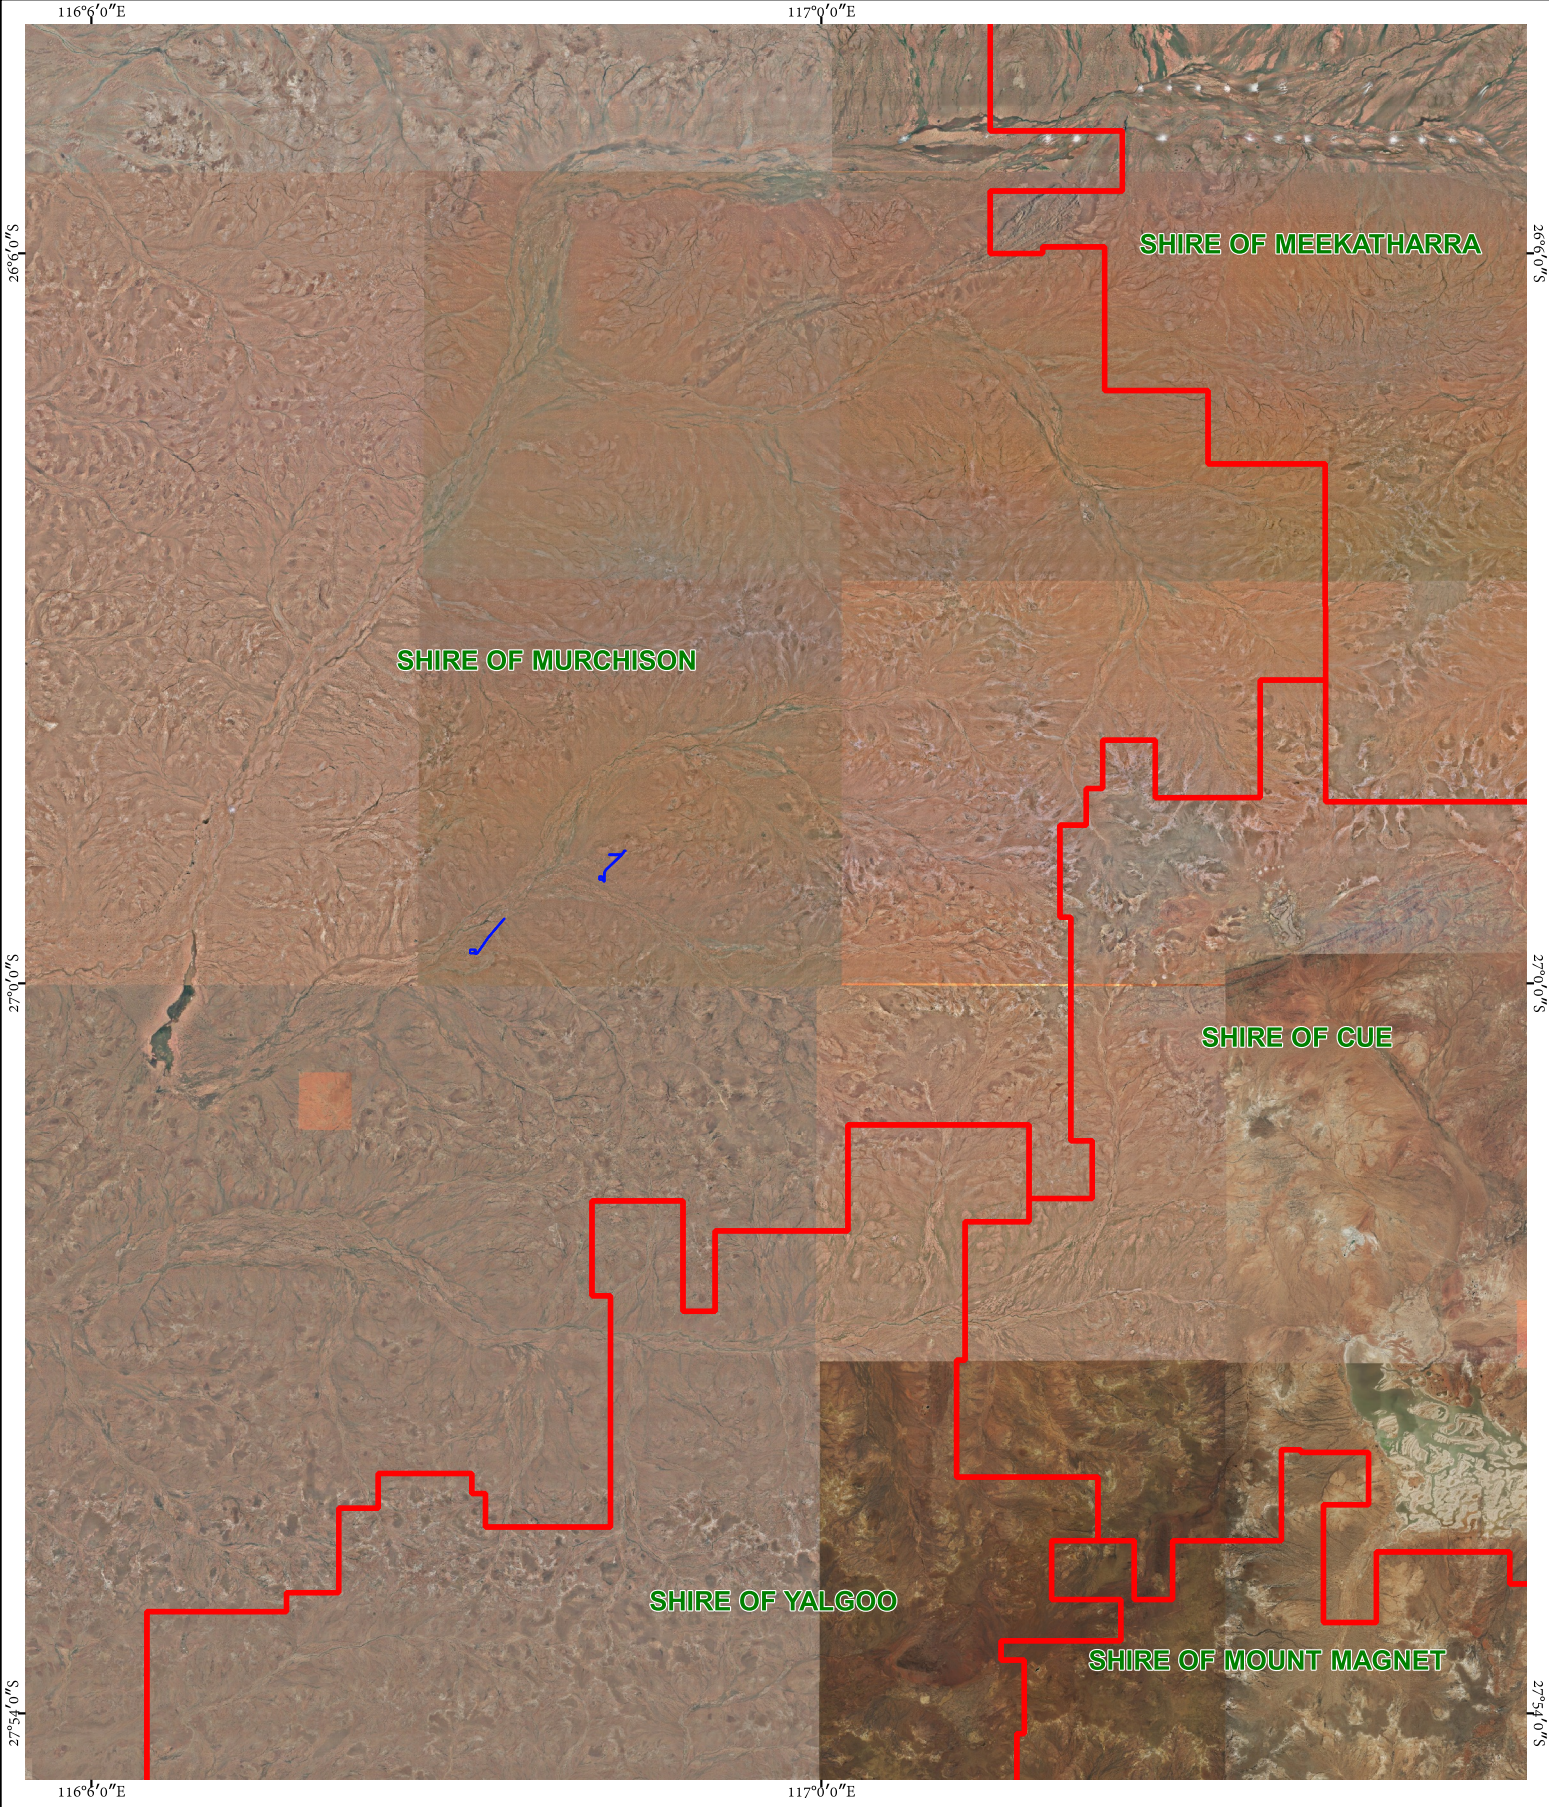

CPS 9547/1 - Context Map

base layers

 Local Government Authorities

Legend

 CPS areas applied to clear

0 10 20 km

Projection: GDA 94

GOVERNMENT OF WESTERN AUSTRALIA