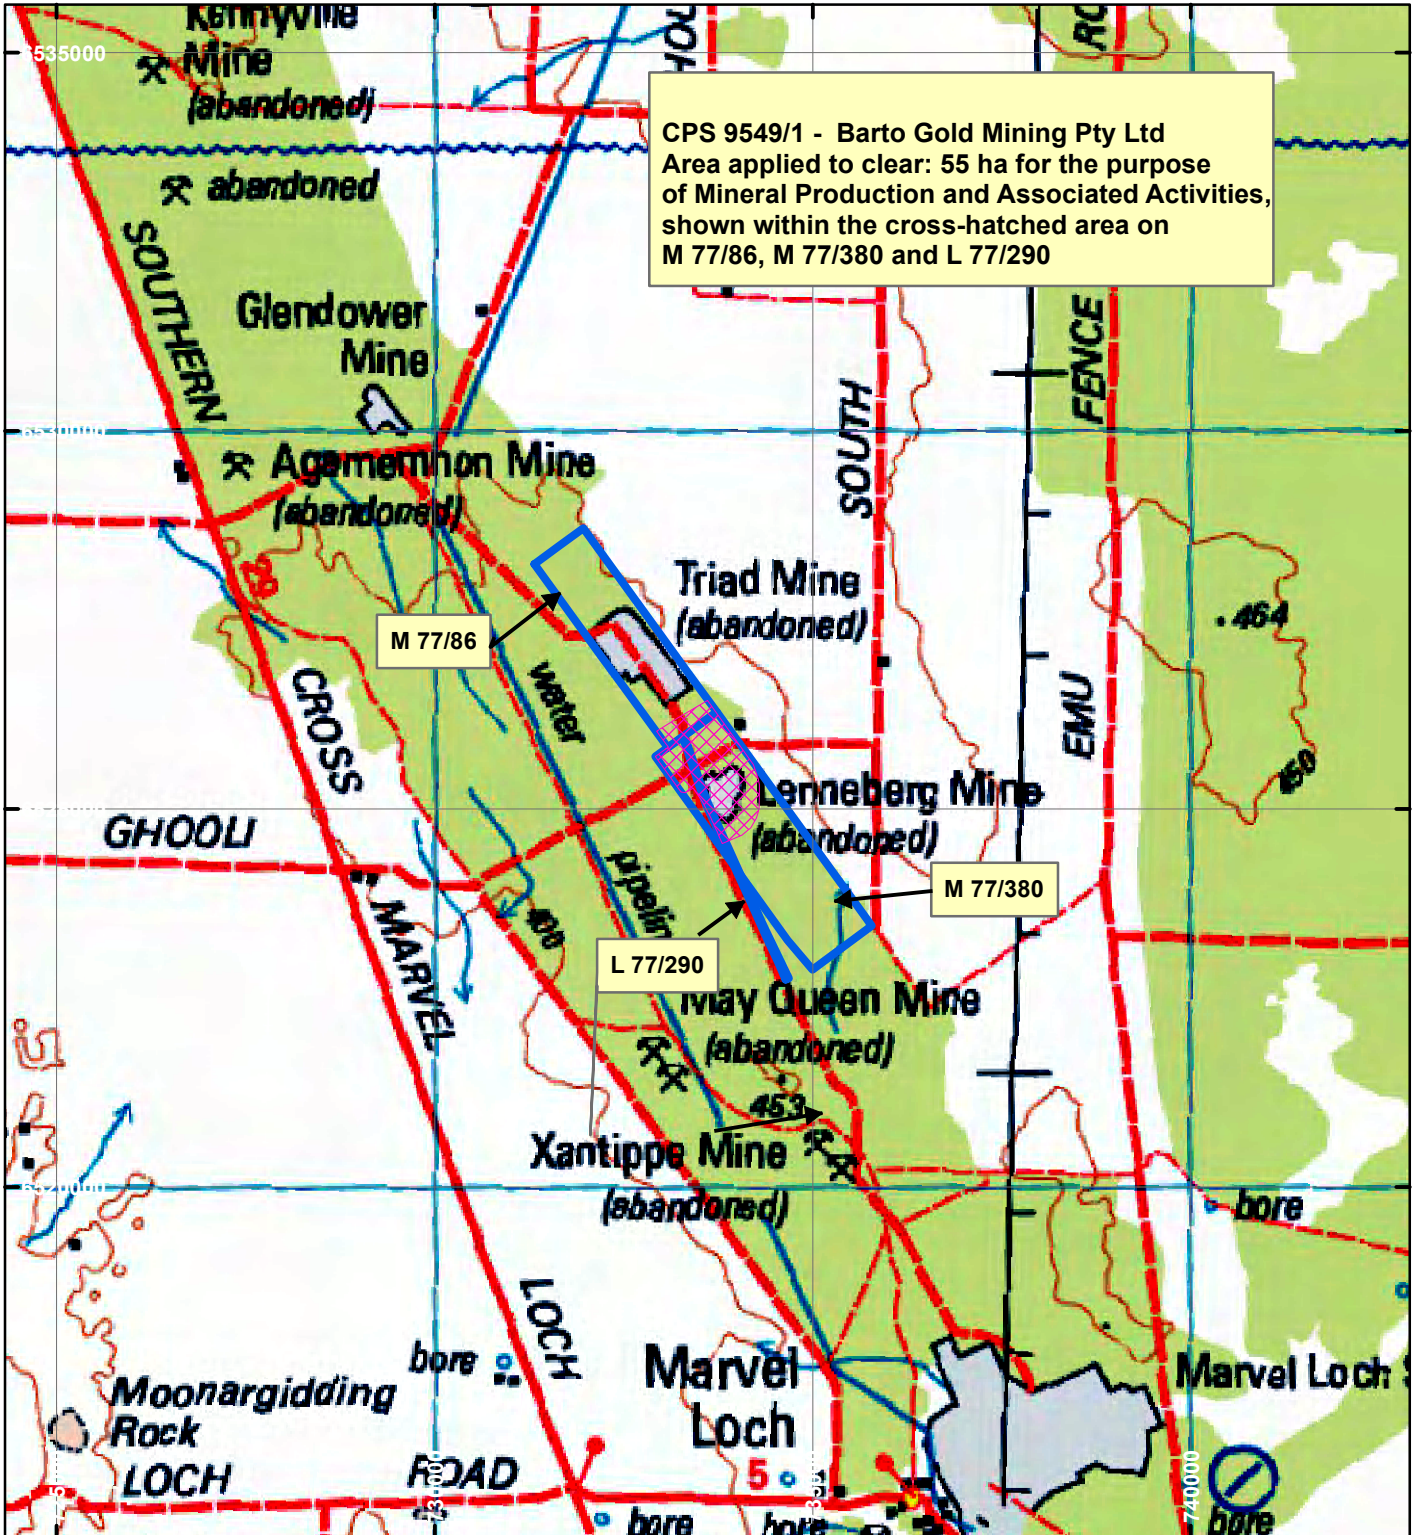

# CPS 9549/1 - Barto Gold Mining Pty Ltd

## LEGEND

Clearing Instruments

Mining Tenements

Scale 1:100,000

(Approximate when reproduced at A4)

Geocentric Datum Australia 1994

Note: the data in this map have not been projected. This may result in geometric distortion or measurement inaccuracies.