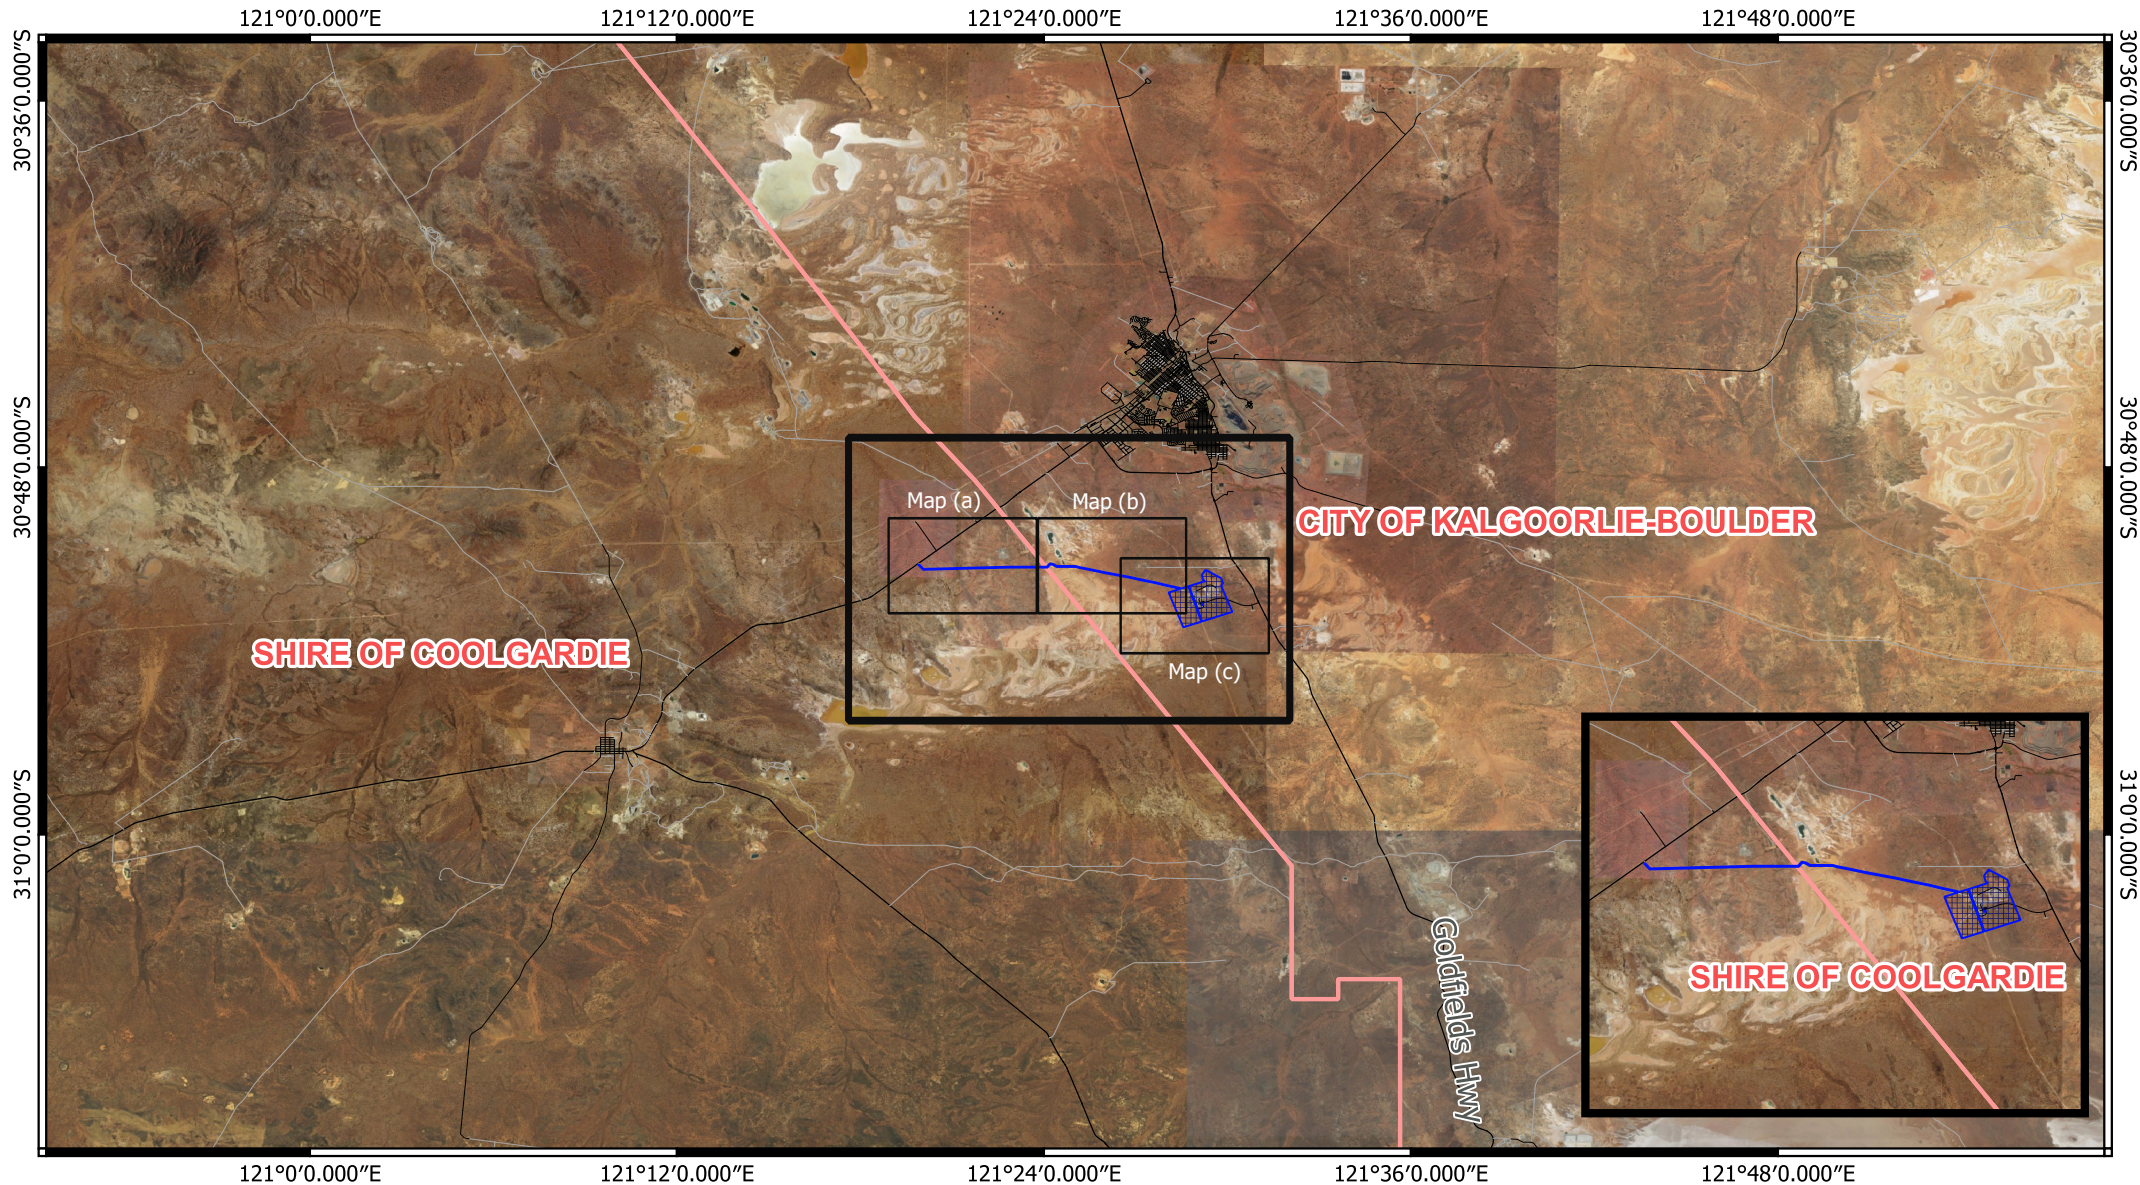

CPS 9556/1 - Context Map

CPS layers

 CPS areas applied to clear

Map Legend

 Local Government Authorities

Road Centrelines

-  Highway
-  Local Rd - Sealed
-  Local Rd - Other

Image

0 10 20 30 40 km

MGA 94
Geocentric Datum of Australia 1994

1:300,000

GOVERNMENT OF
WESTERN AUSTRALIA