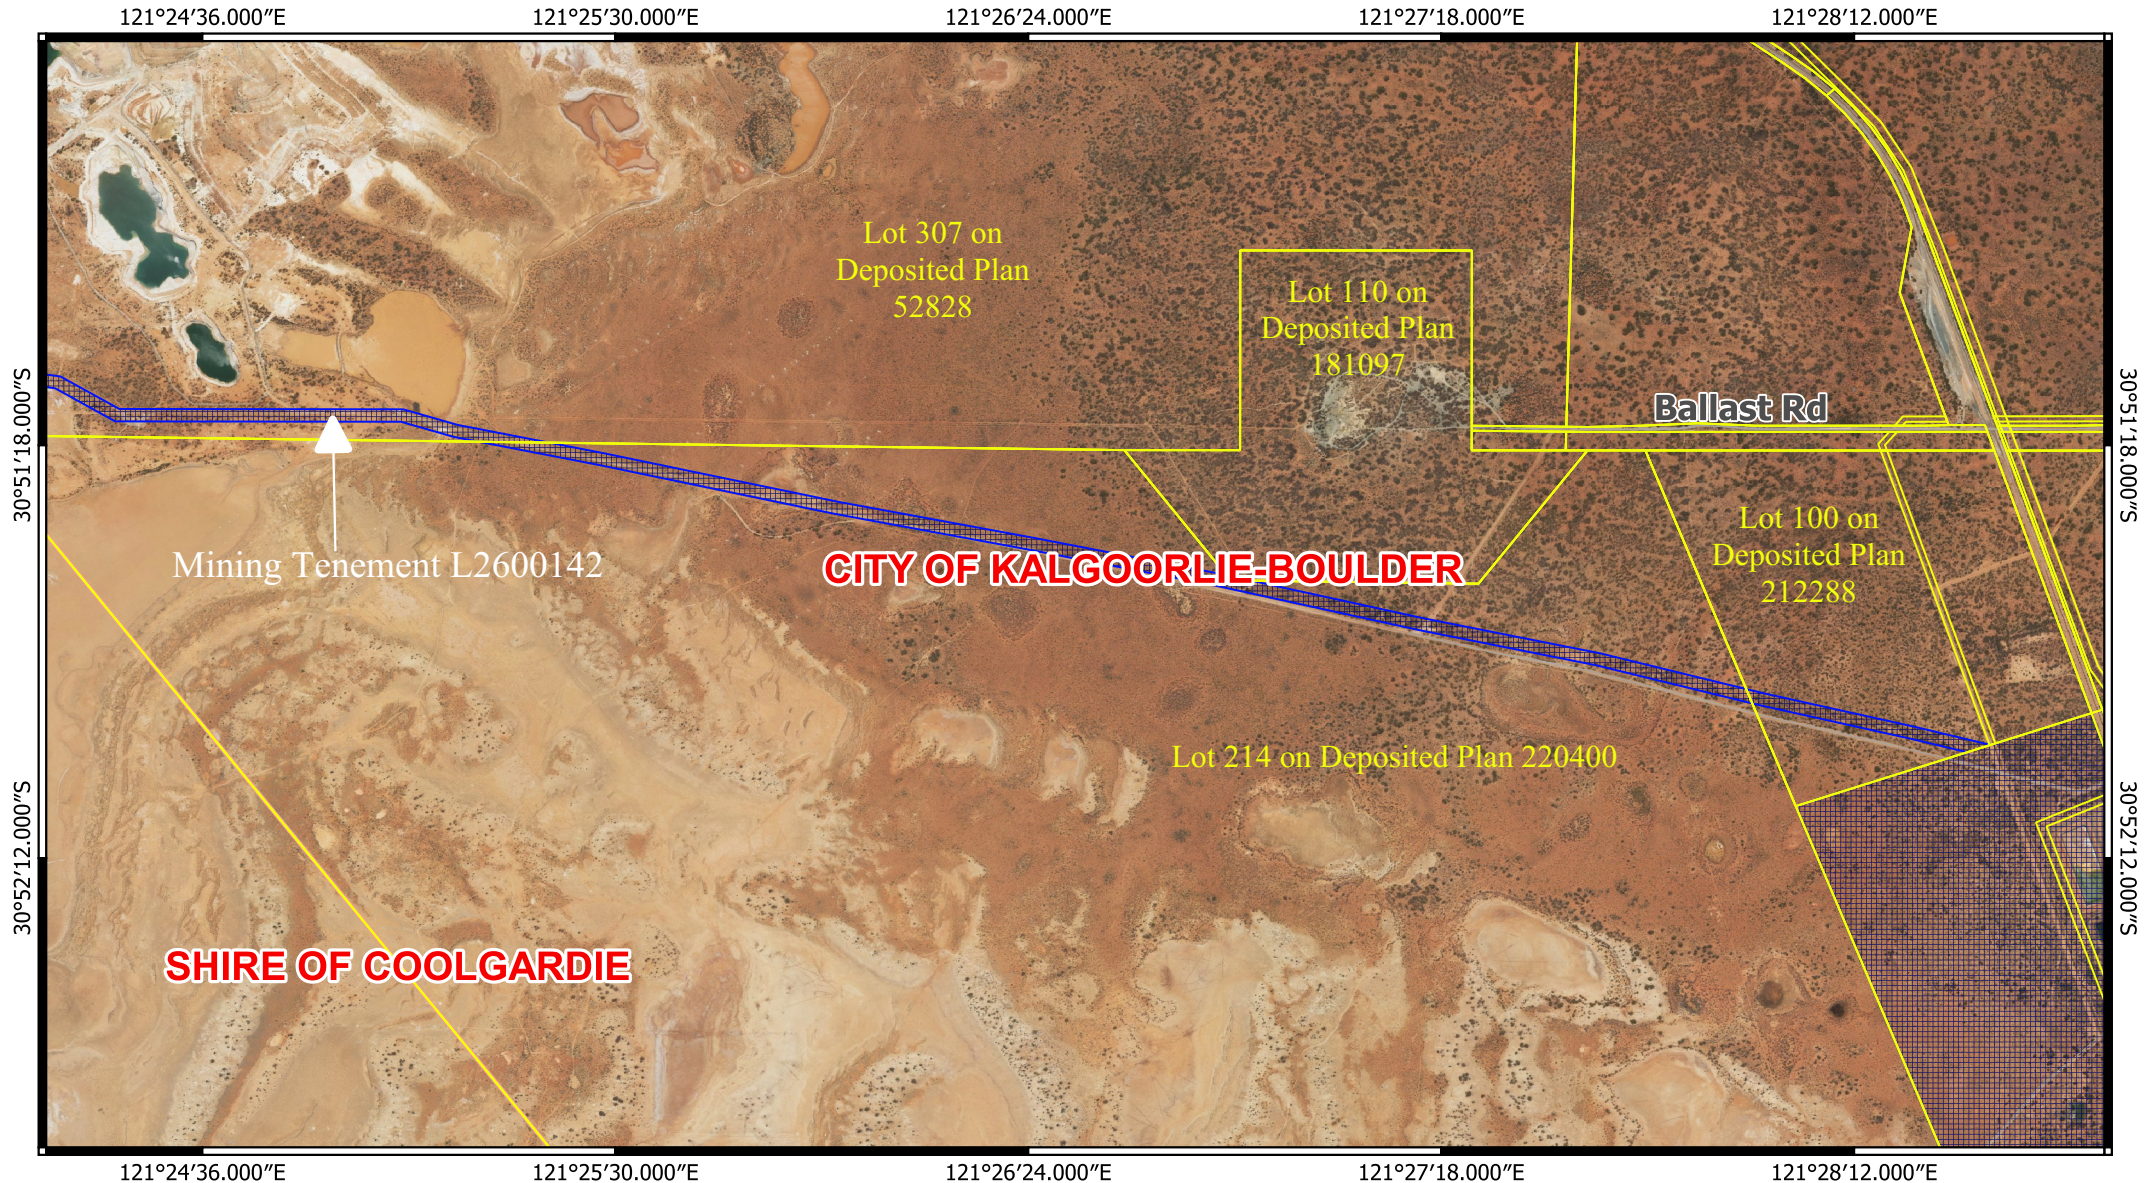

CPS 9556/1 - Map (b)

Legend

- Land TenureLGATE - 226
- CPS areas applied to clear
- Local Government Authorities

- Road Centrelines
- Local Rd - Other

Image

MGA 94

Geocentric Datum of Australia 1994

0 500 1,000 1,500 2,000 m

1:20,000

GOVERNMENT OF
WESTERN AUSTRALIA