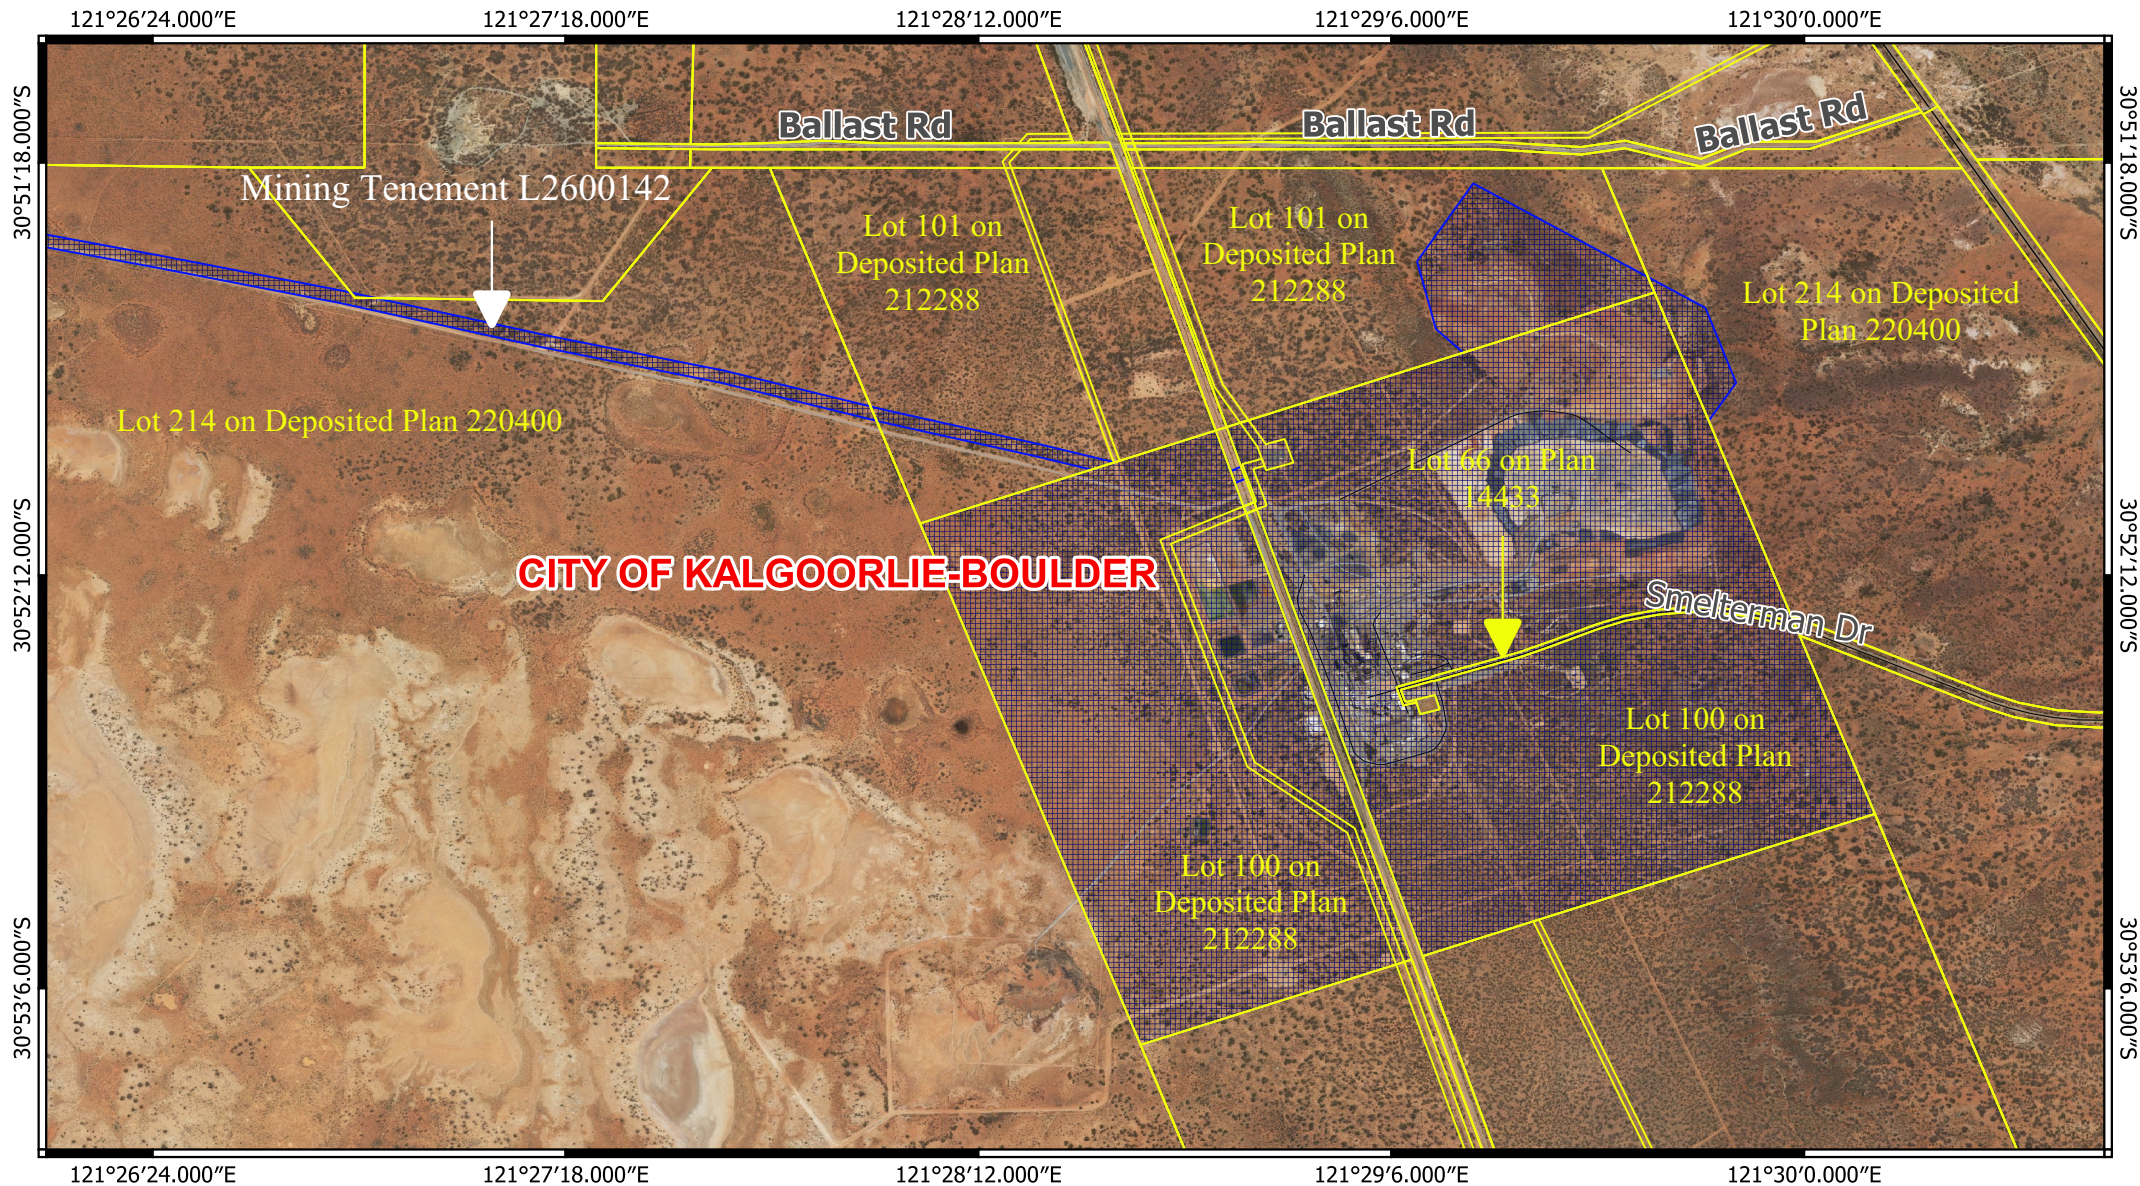

CPS 9556/1 - Map (c)

Legend

- Land TenureLGATE - 226
- CPS areas applied to clear
- Local Government Authorities

Road Centrelines

- Highway
- Local Rd - Sealed
- Local Rd - Other

Image

MGA 94

Geocentric Datum of Australia 1994

0 500 1,000 1,500 2,000 m

1:20,000

GOVERNMENT OF
WESTERN AUSTRALIA