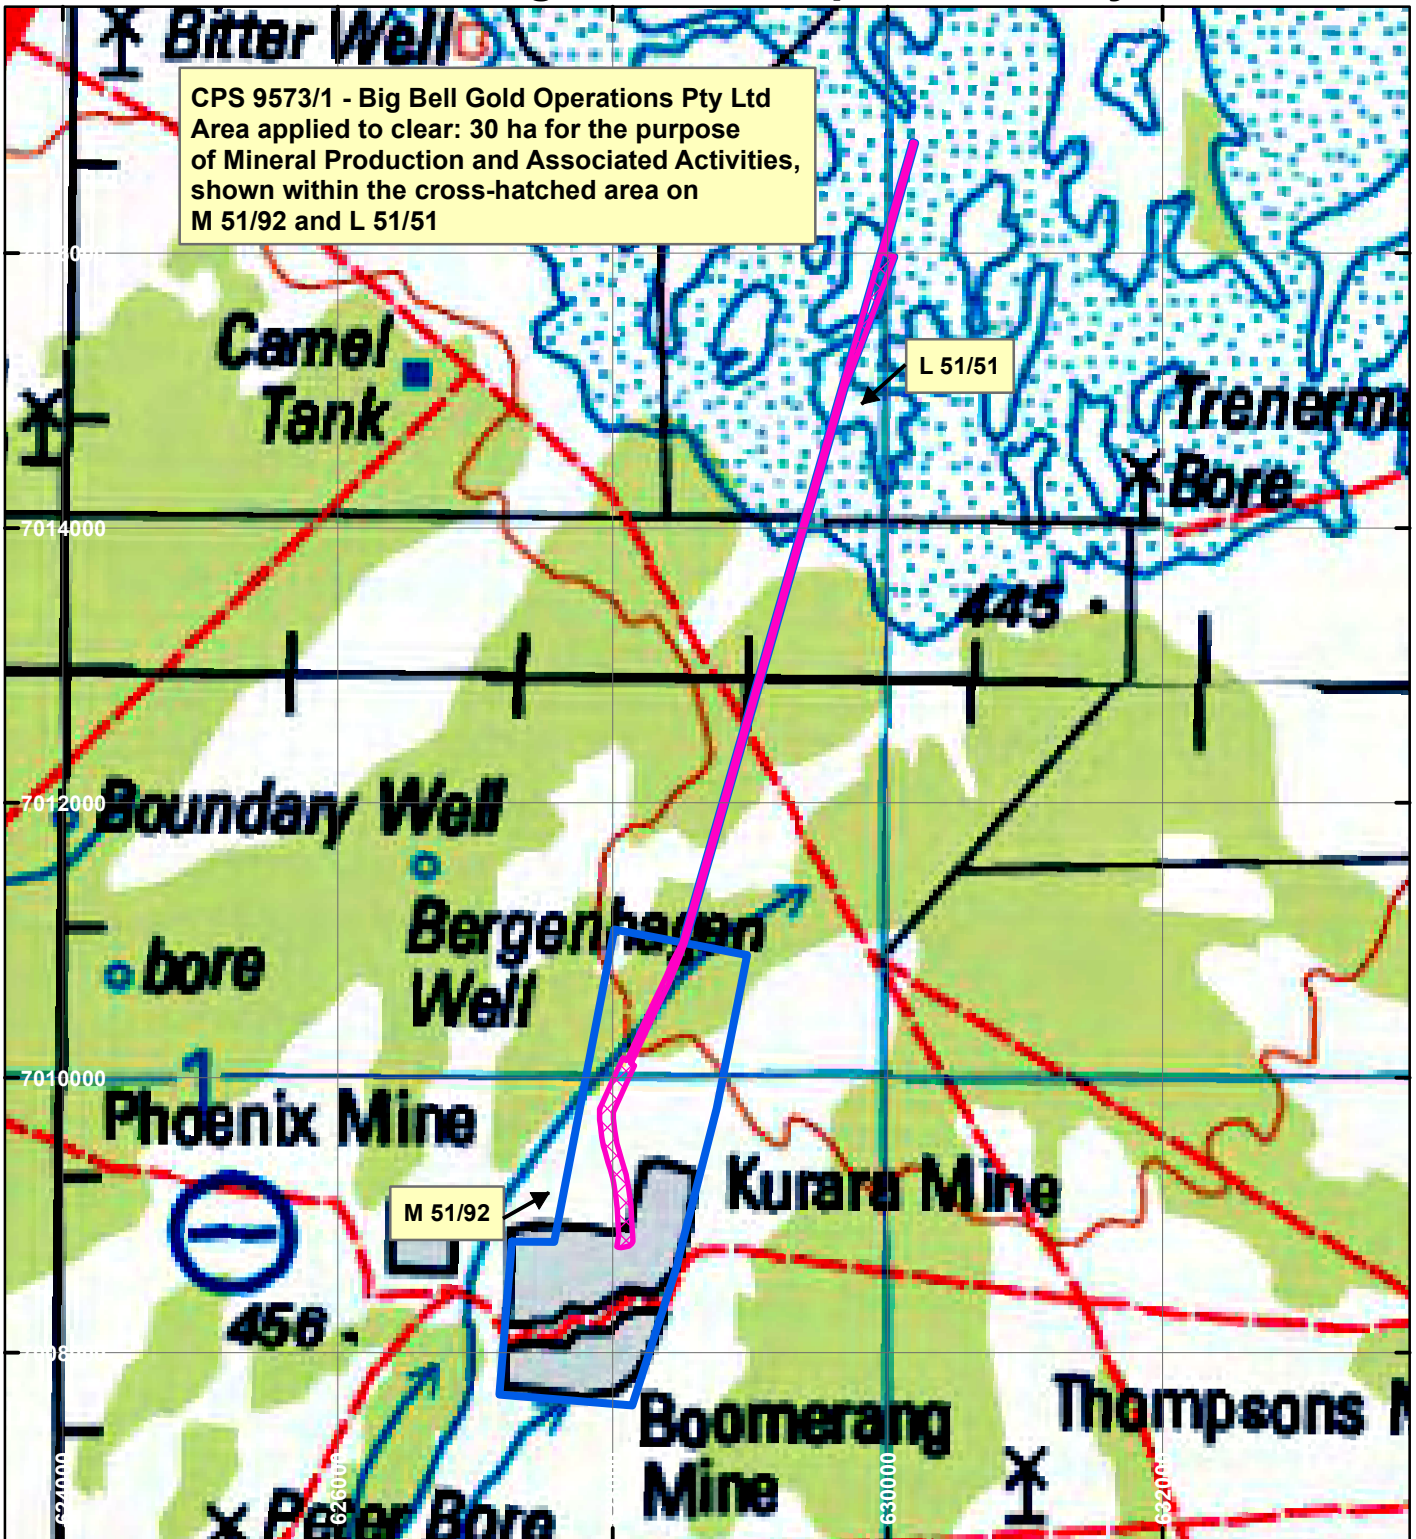

CPS 9573/1 - Big Bell Gold Operations Pty Ltd

LEGEND

-  Clearing Instruments
-  Mining Tenements

Scale 1:55,000

(Approximate when reproduced at A4)

Geocentric Datum Australia 1994

Note: the data in this map have not been projected. This may result in geometric distortion or measurement inaccuracies.