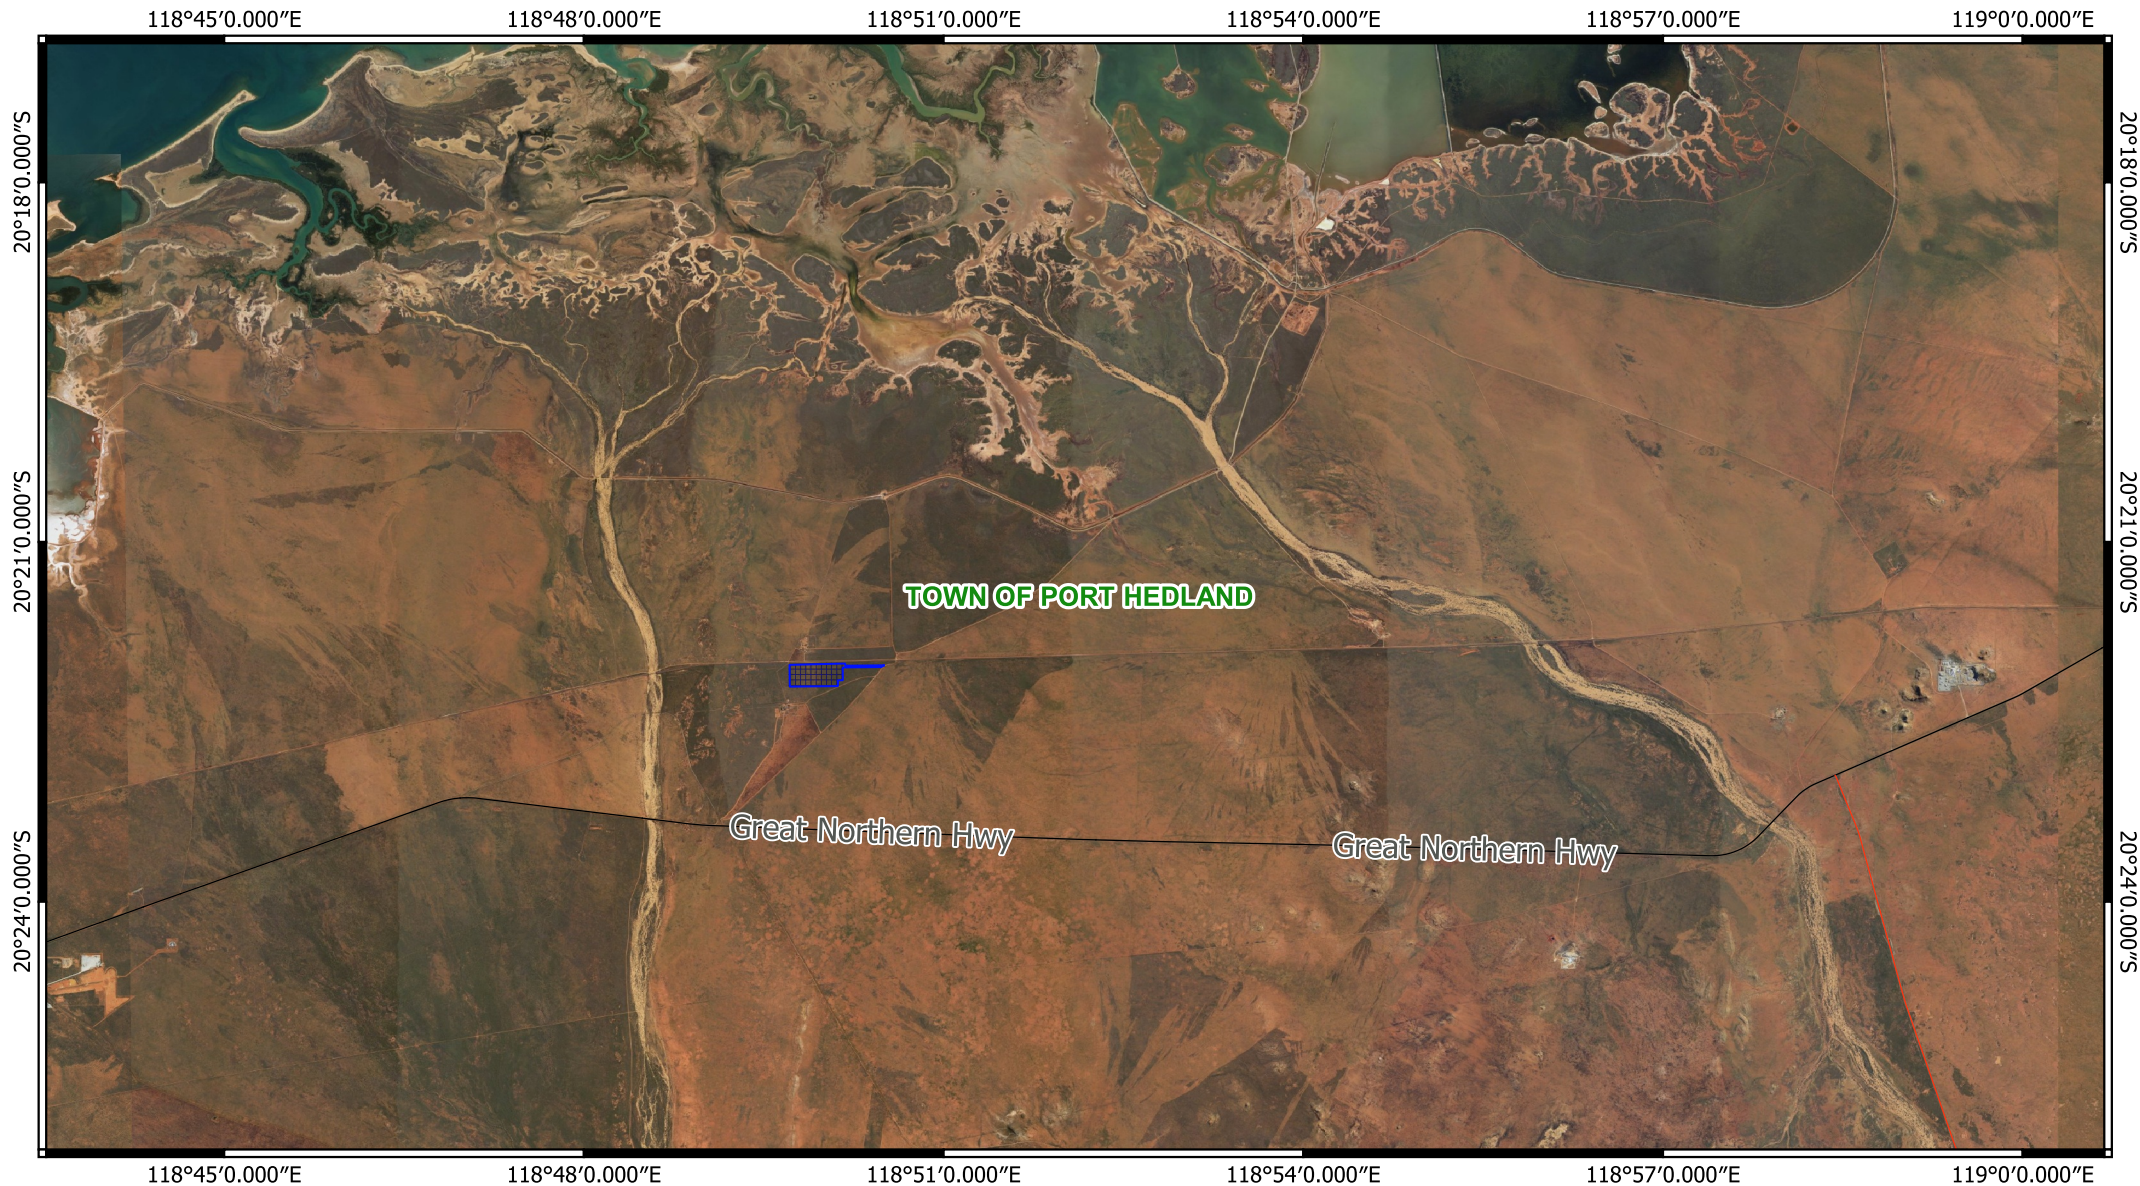

CPS 9581/1 - Context Map

Legend

-  CPS areas applied to clear
-  Local Government Authorities
-  Highway
-  Main Roads

MGA 94
Geocentric Datum of Australia 1994

1:90,000

GOVERNMENT OF
WESTERN AUSTRALIA