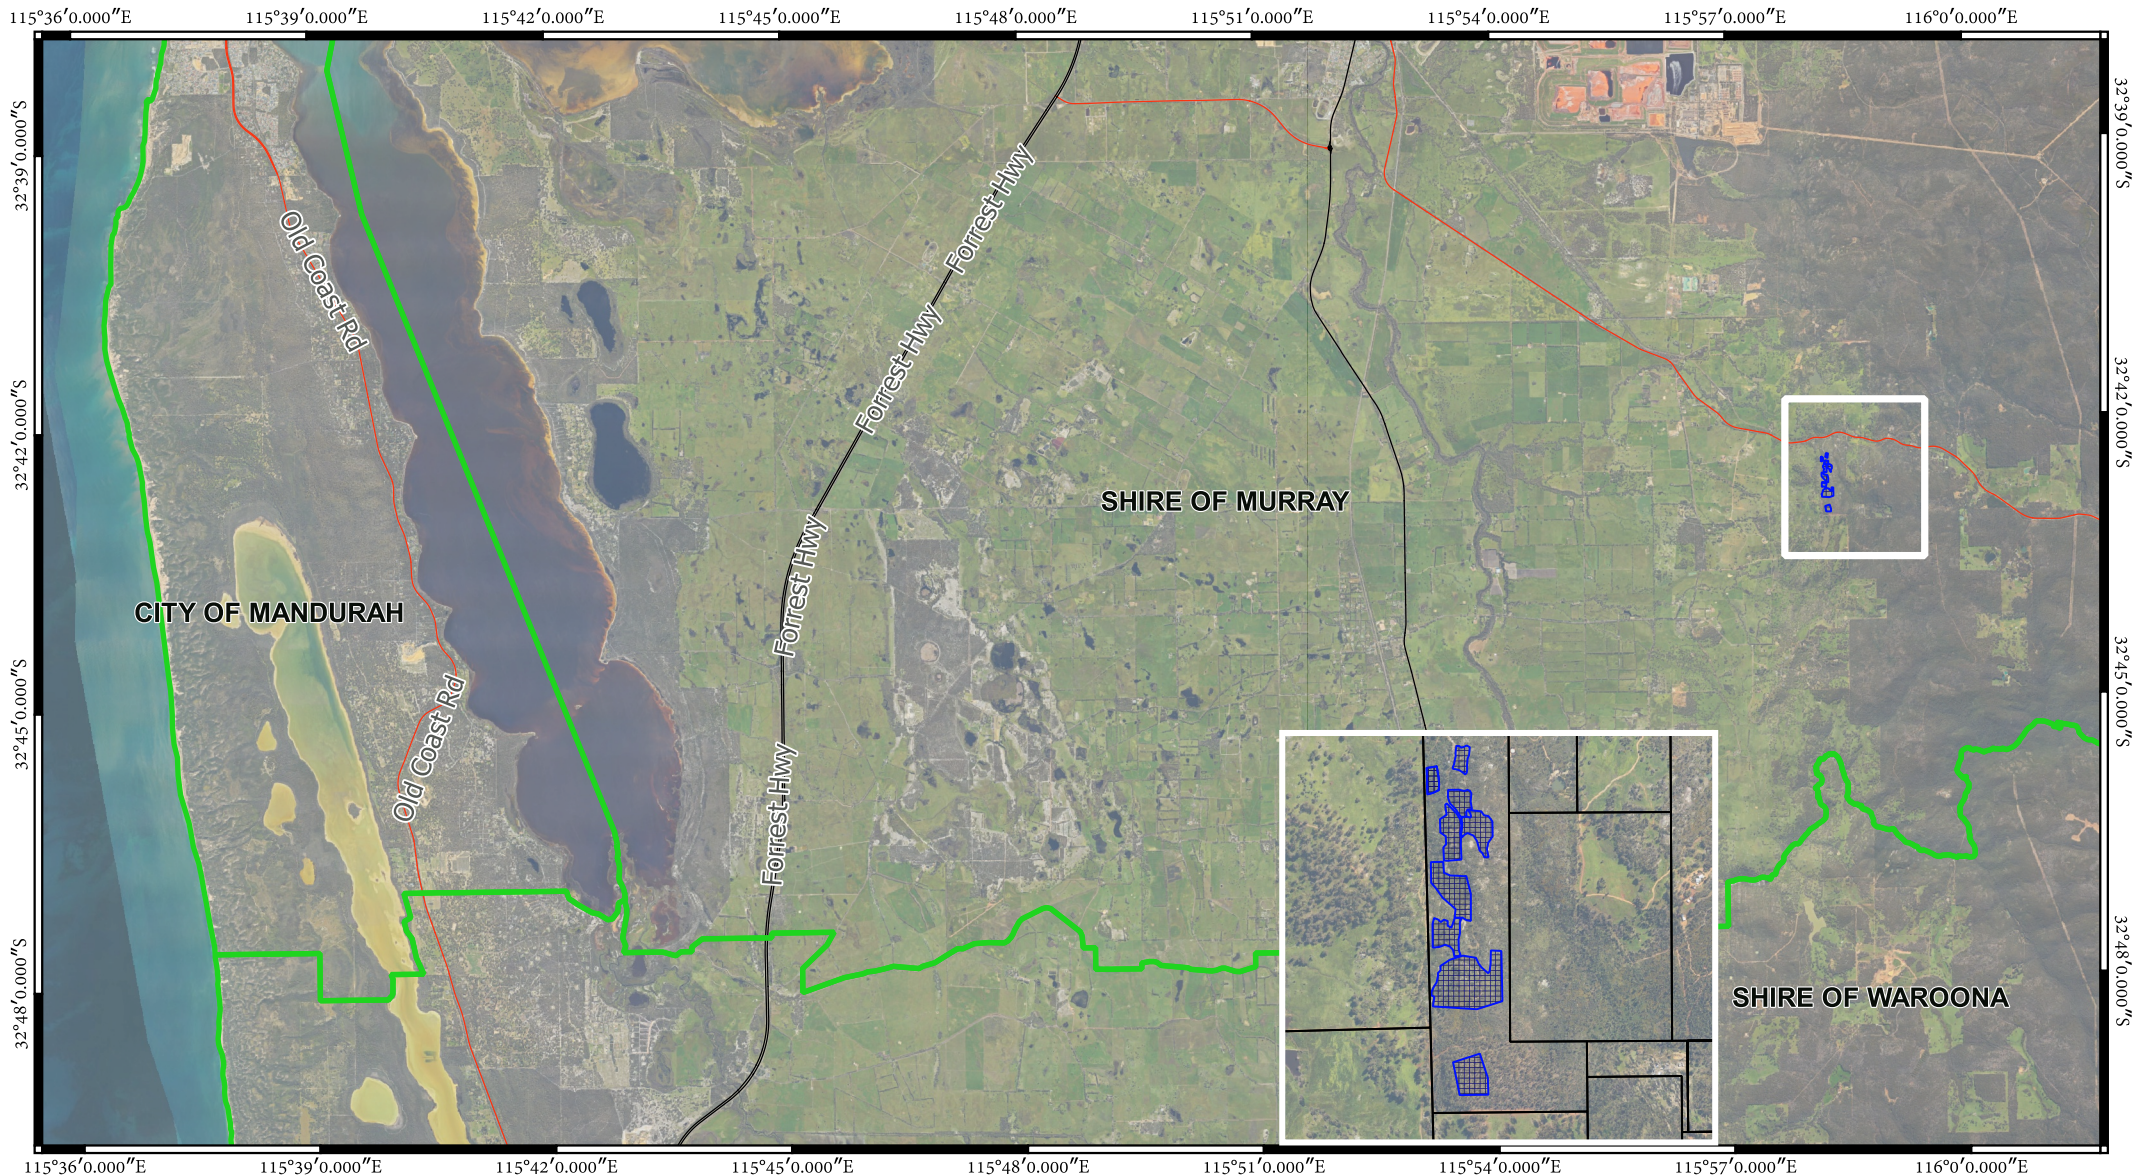

CPS 9592/1 - Context Map

Legend

-  CPS areas applied to clear
-  Local Government Authorities
-  Highway
-  Main Roads

MGA 94
Geocentric Datum of Australia 1994

1:150,000

GOVERNMENT OF
WESTERN AUSTRALIA