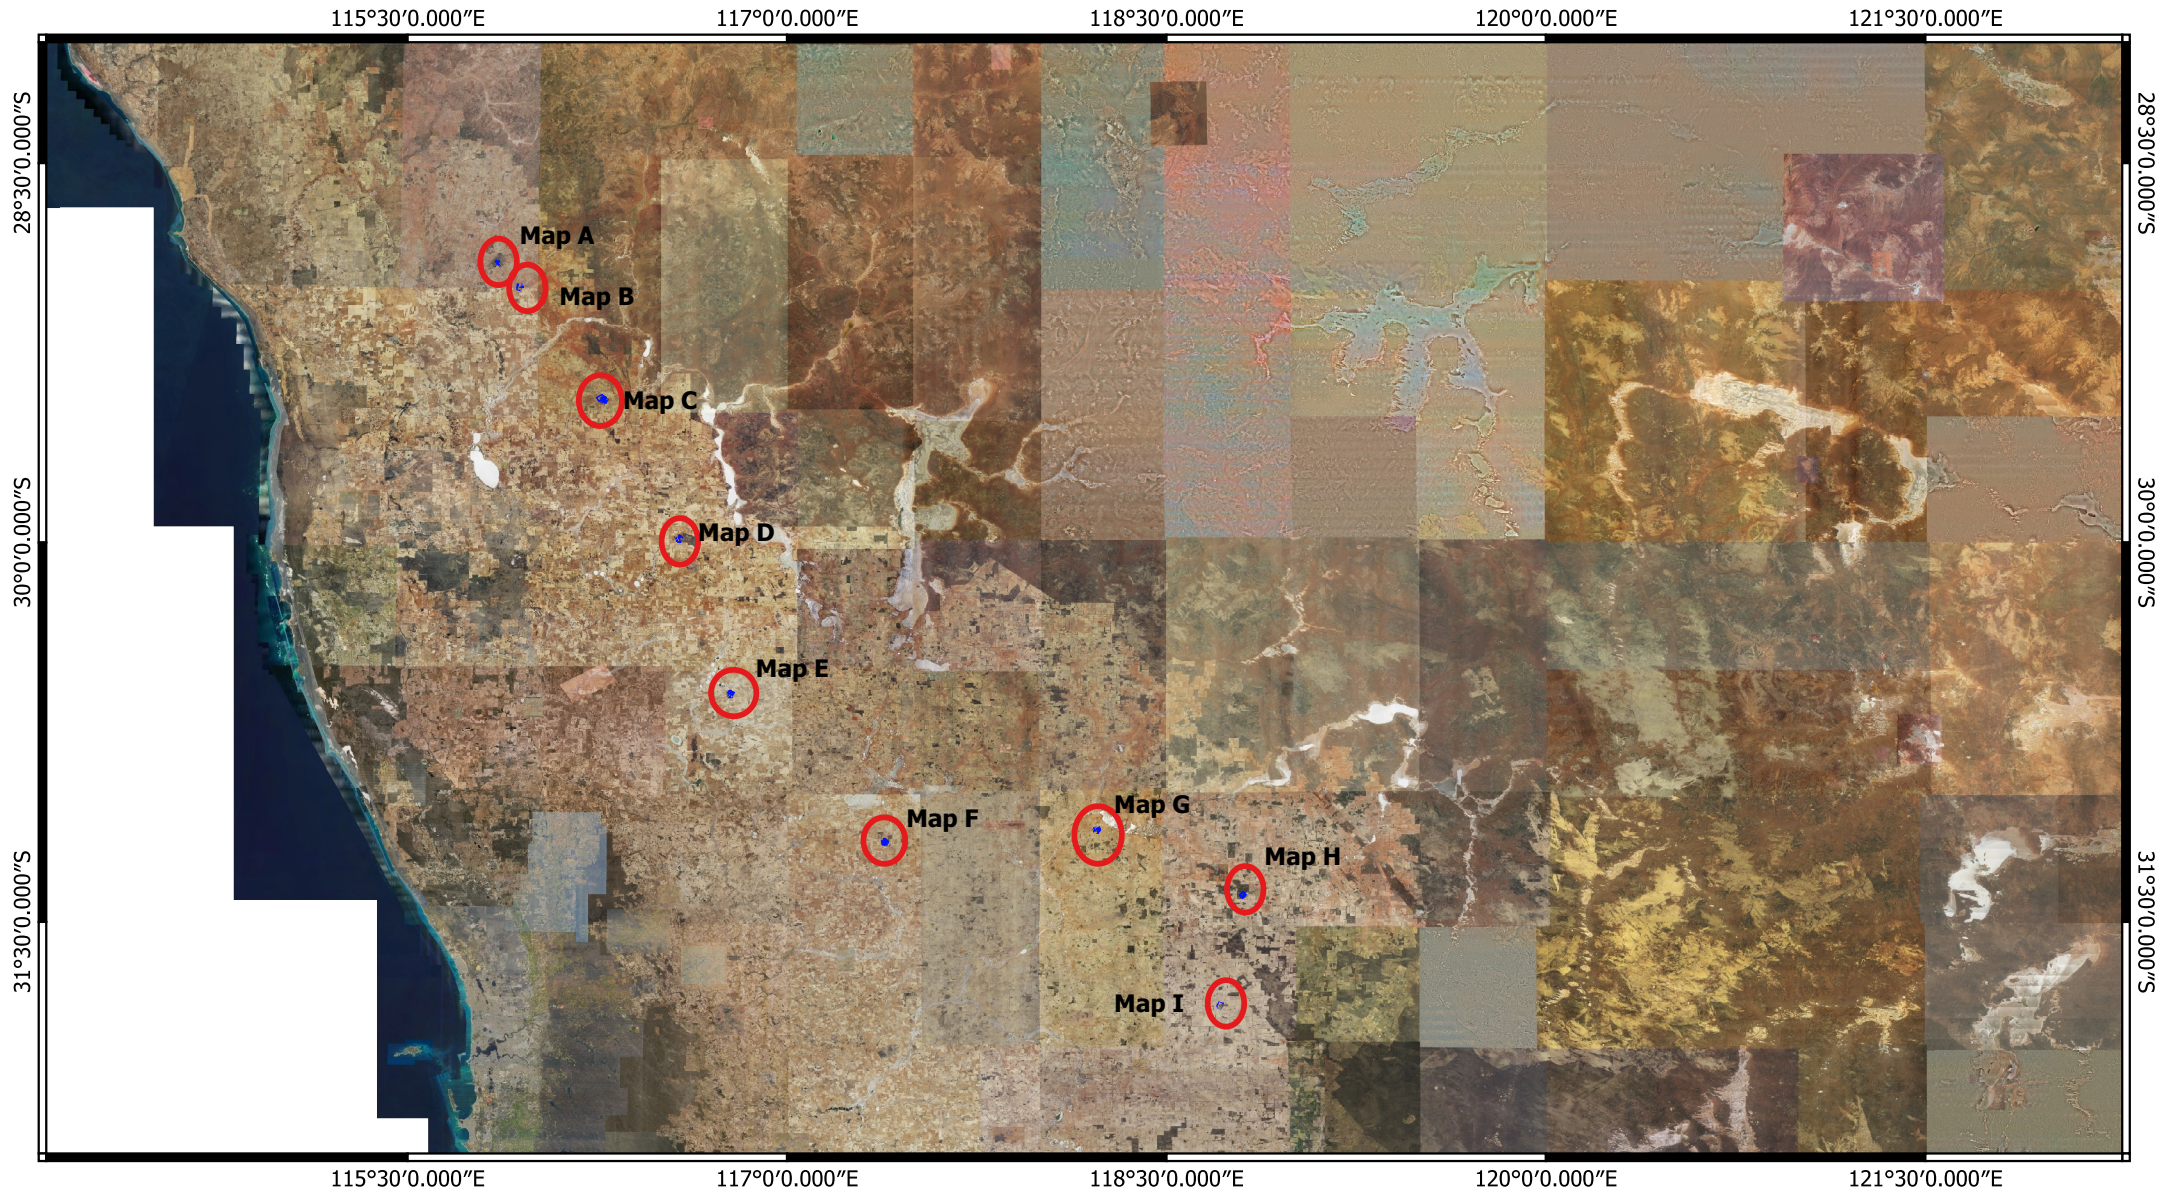

# CPS 9601/1 - Context Map 1

## Legend

 CPS areas applied to clear

MGA 94  
Geocentric Datum of Australia 1994

1:2,200,000

GOVERNMENT OF  
WESTERN AUSTRALIA