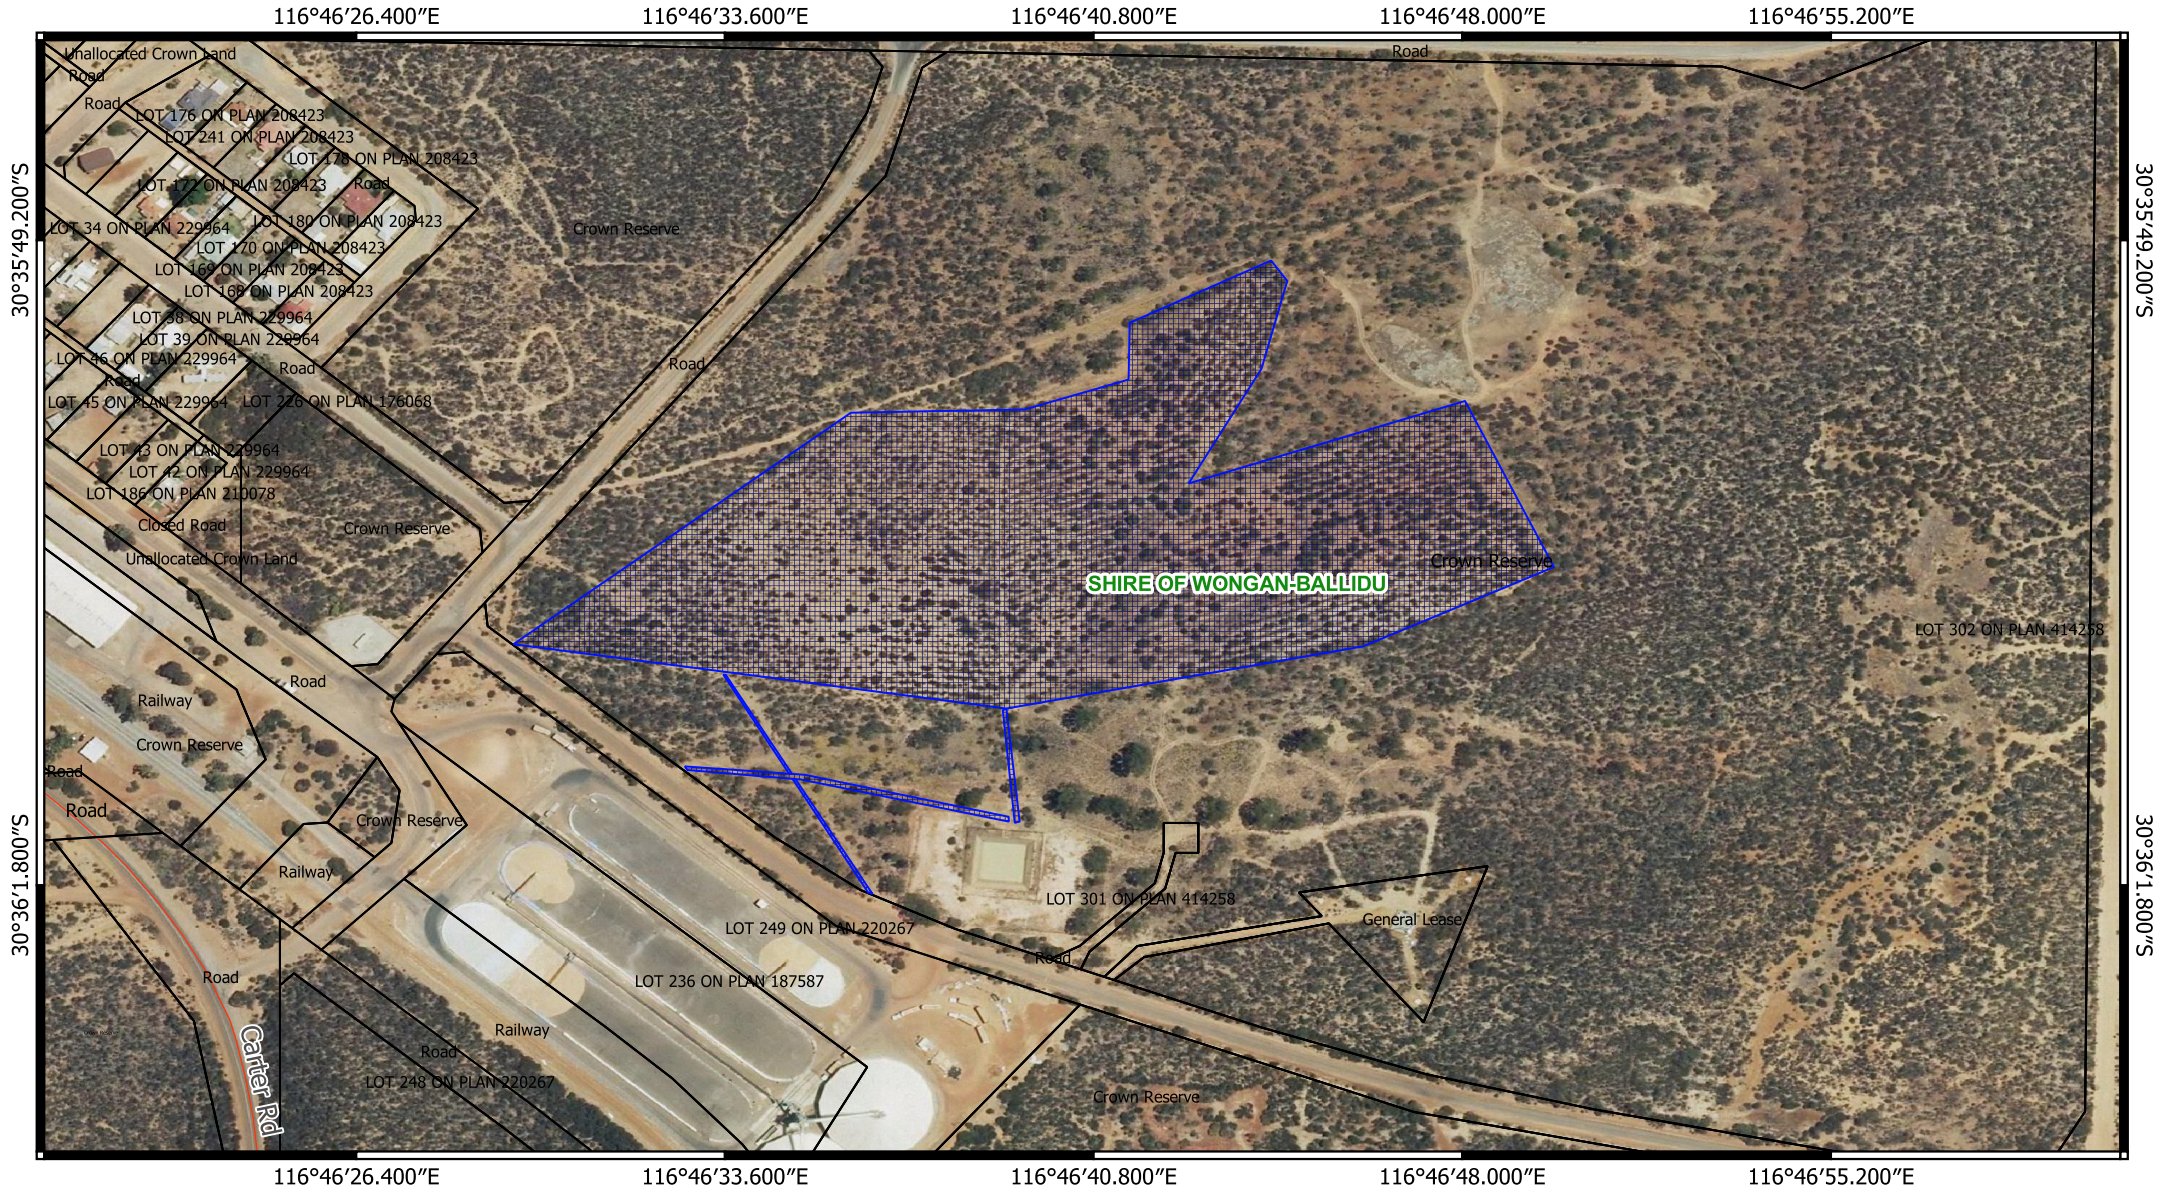

CPS 9601/1 - Map E

Legend

-  CPS areas applied to clear
-  Land Tenure LGATE - 226
-  Local Government Authorities
-  Main Roads

MGA 94
Geocentric Datum of Australia 1994

1:3,000

GOVERNMENT OF
WESTERN AUSTRALIA