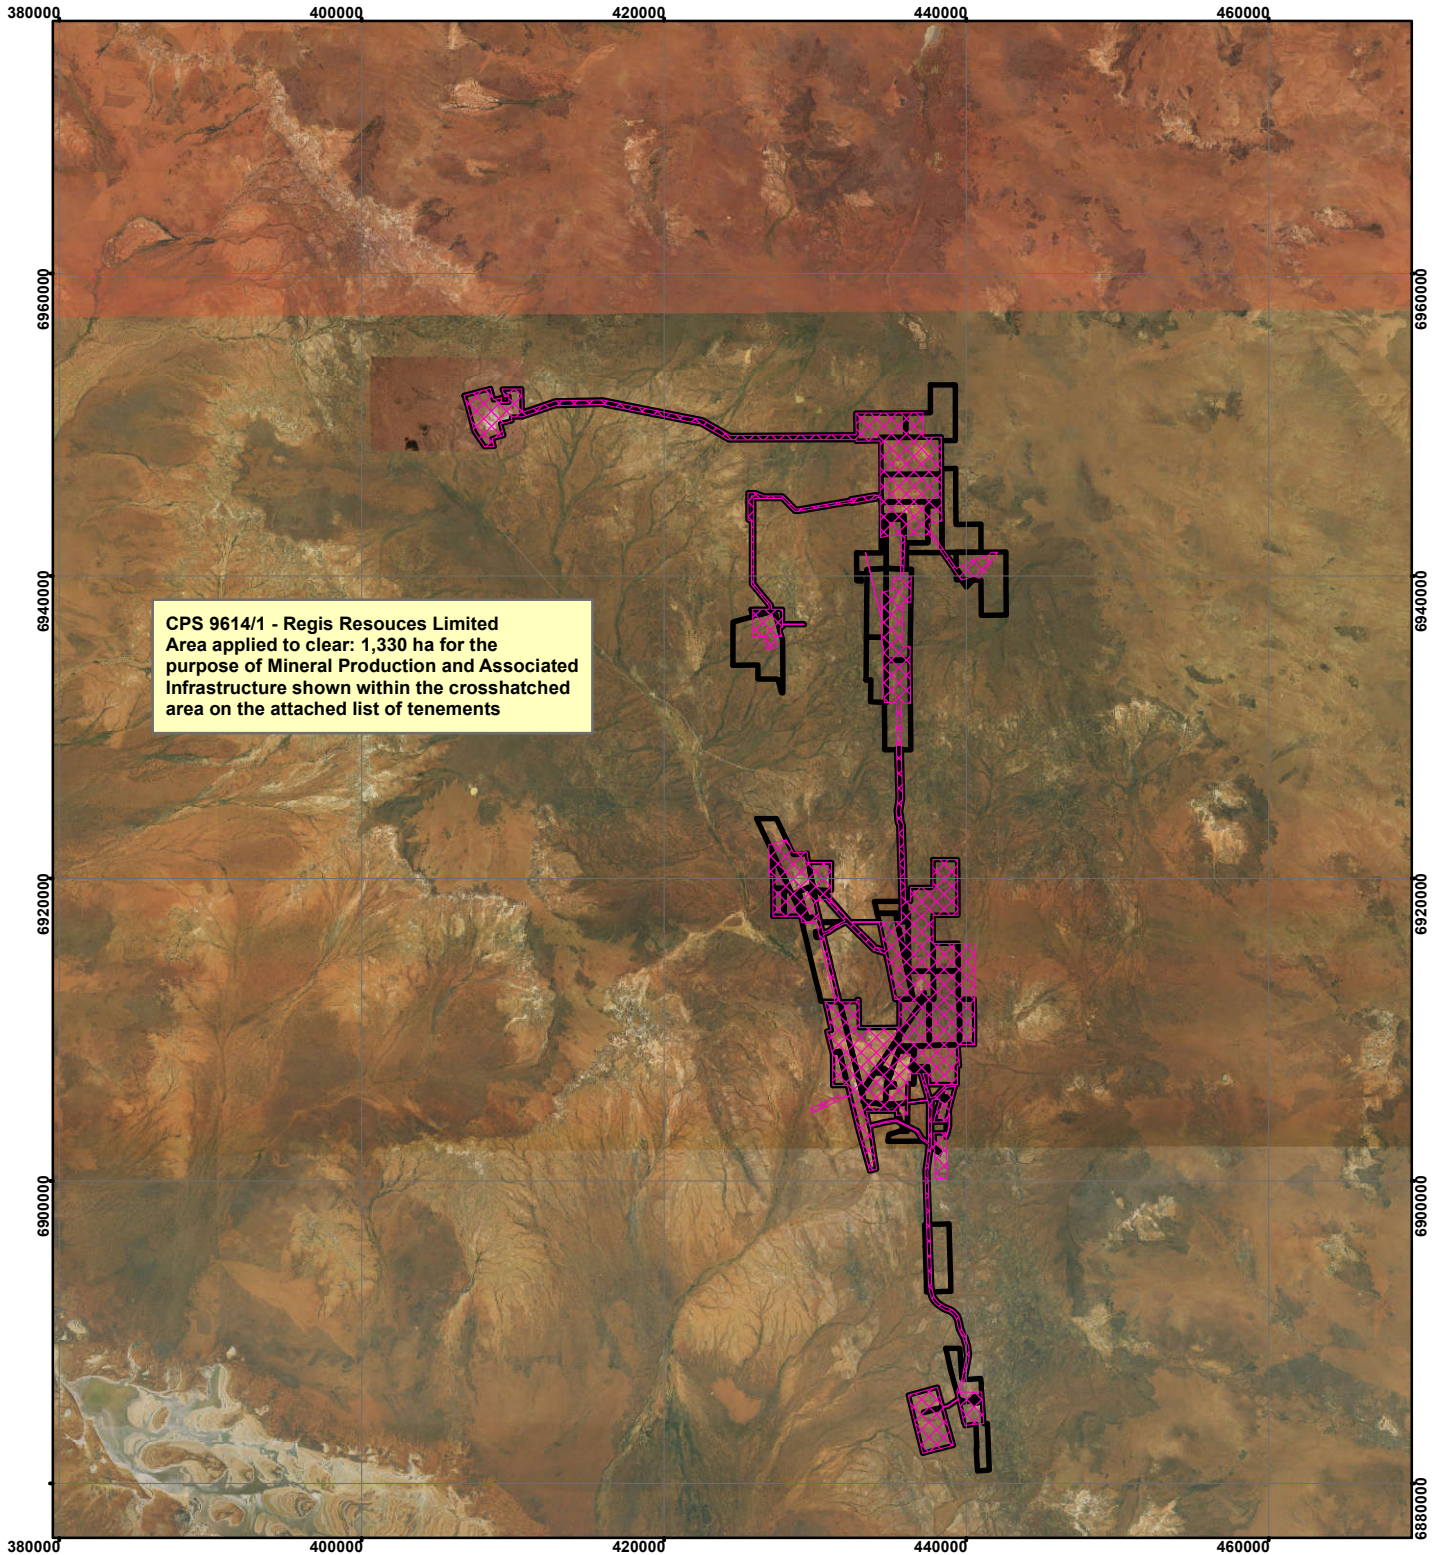

## Legend

-  Clearing Instruments
-  Mining Tenements

Geocentric Datum Australia 1994

*Note: the data in this map have not been projected. This may result in geometric distortion or measurement inaccuracies.*

..... Date .....

Officer with delegated authority under Section 20 of the Environmental Protection Act 1986

Information derived from this map should be confirmed with the data custodian acknowledged by the agency acronym in the legend.