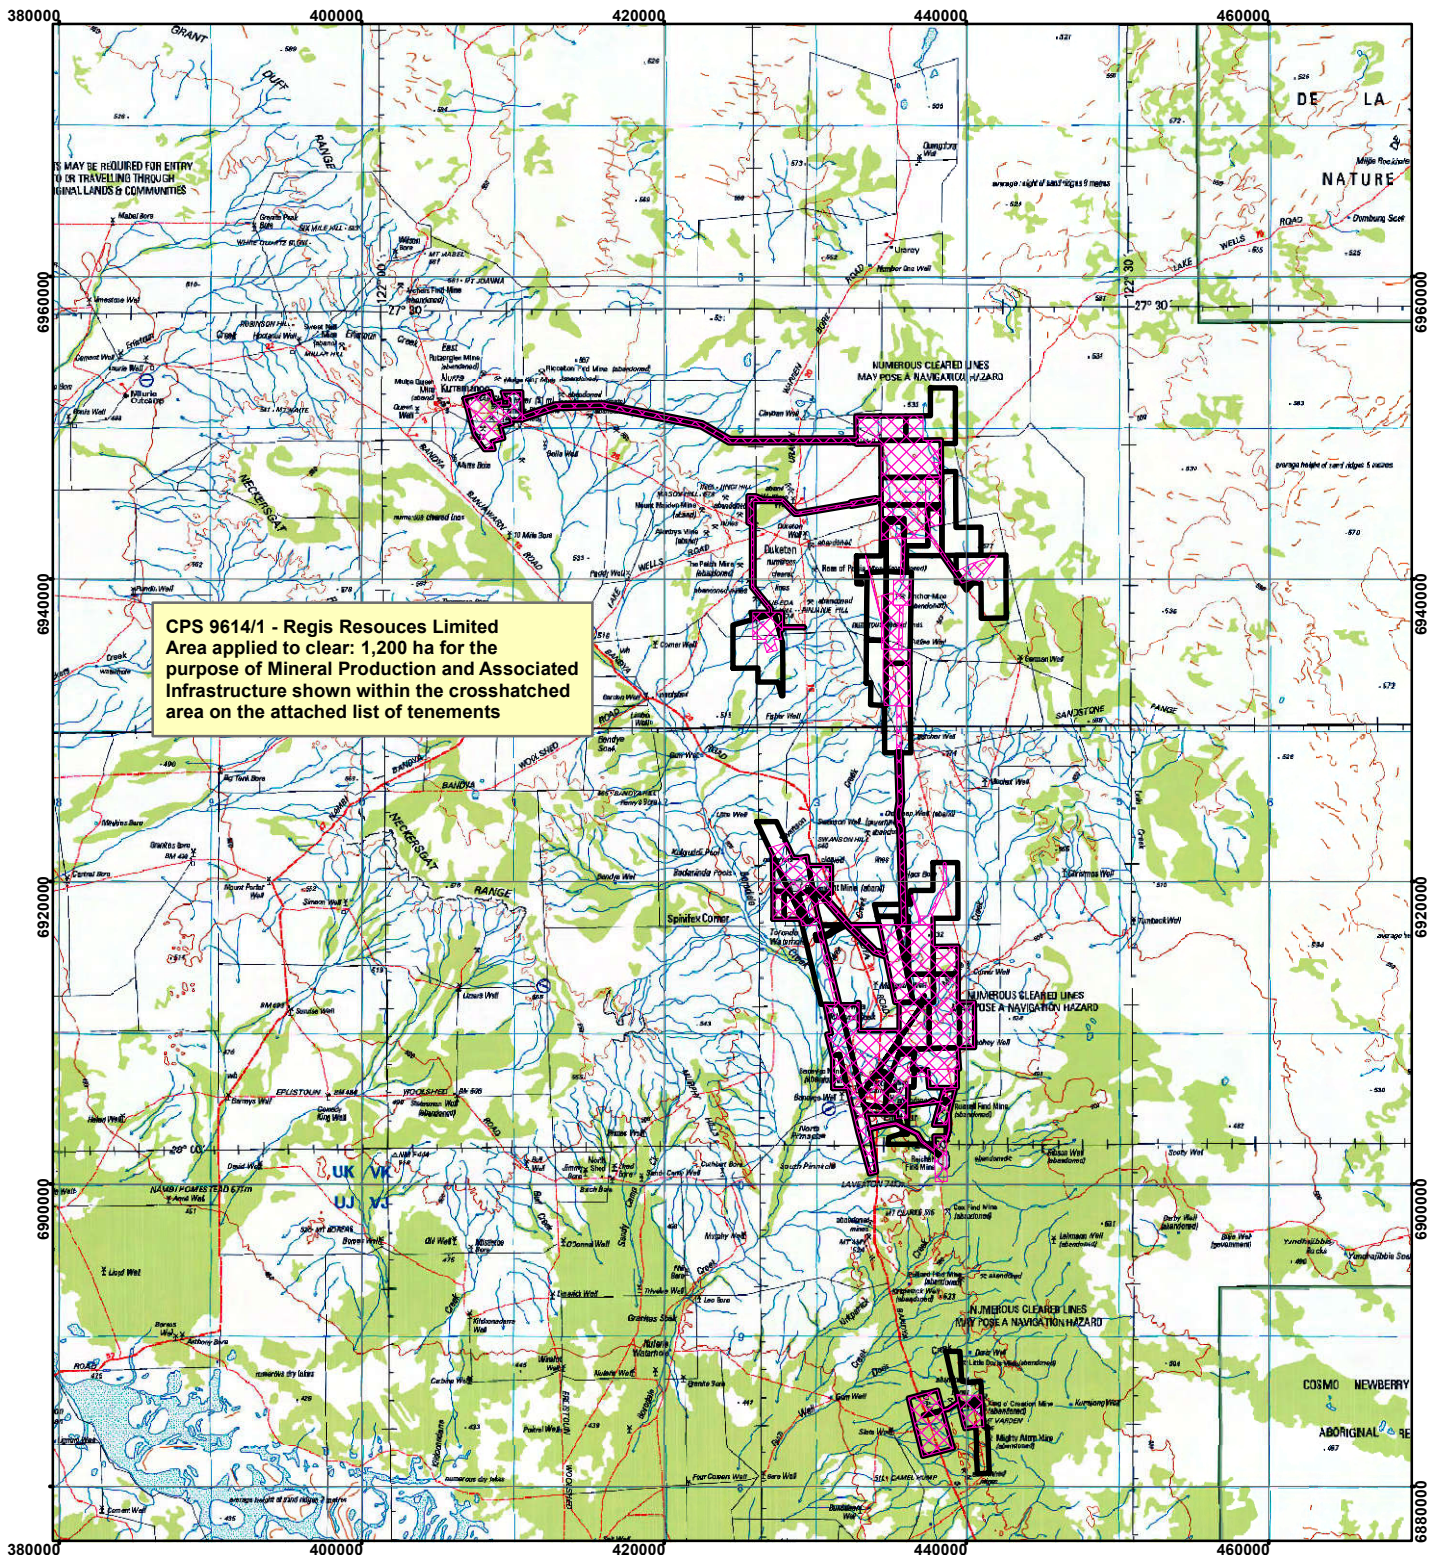

CPS 9614/1 - Regis Resources Limited

Legend

-  Clearing Instruments
-  Mining Tenements

Geocentric Datum Australia 1994

Note: the data in this map have not been projected. This may result in geometric distortion or measurement inaccuracies.

..... Date

Officer with delegated authority under Section 20 of the Environmental Protection Act 1986

Information derived from this map should be confirmed with the data custodian acknowledged by the agency acronym in the legend.