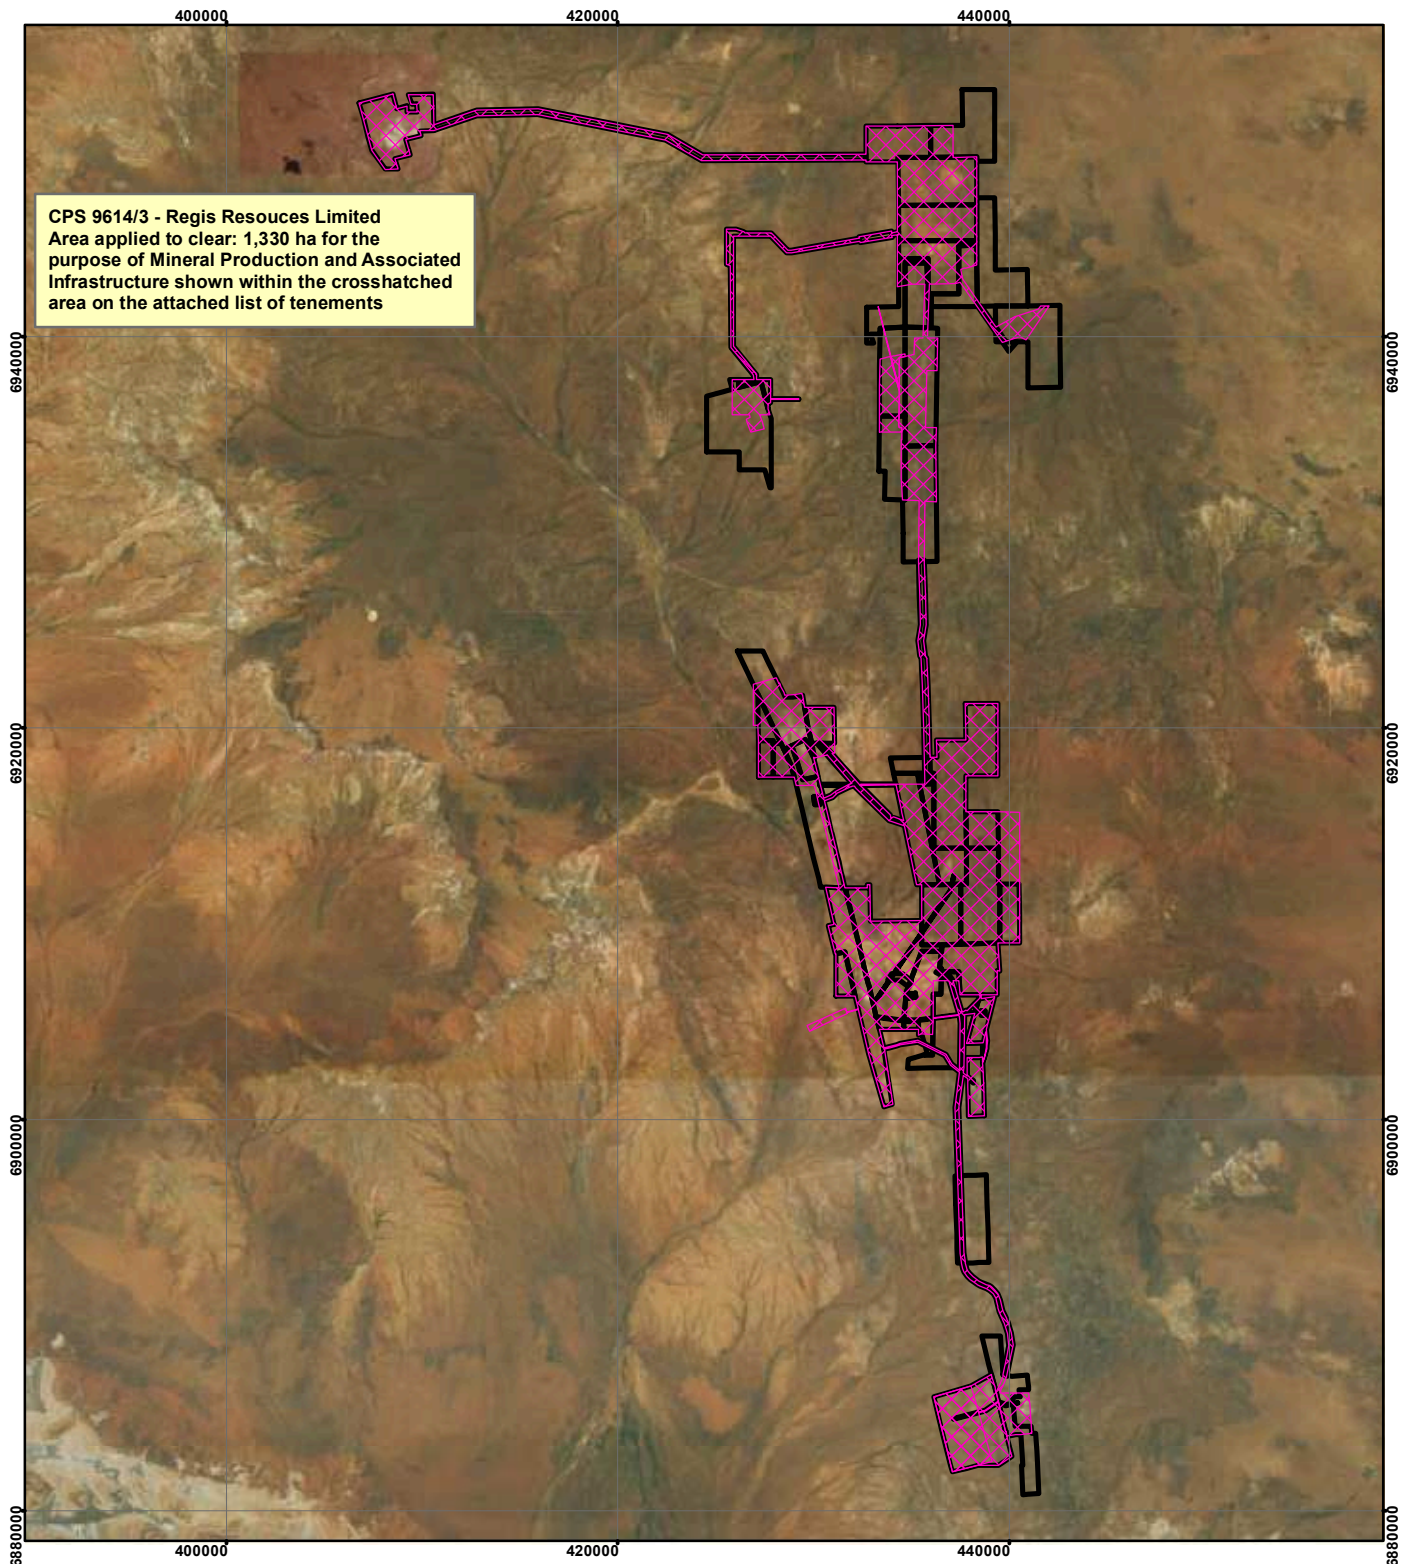

# CPS 9614/3 - Regis Resources Limited

## Legend

-  Clearing Instruments
-  Mining Tenements

Geocentric Datum Australia 1994

*Note: the data in this map have not been projected. This may result in geometric distortion or measurement inaccuracies.*

..... Date .....

Officer with delegated authority under Section 20 of the Environmental Protection Act 1986

Information derived from this map should be confirmed with the data custodian acknowledged by the agency acronym in the legend.