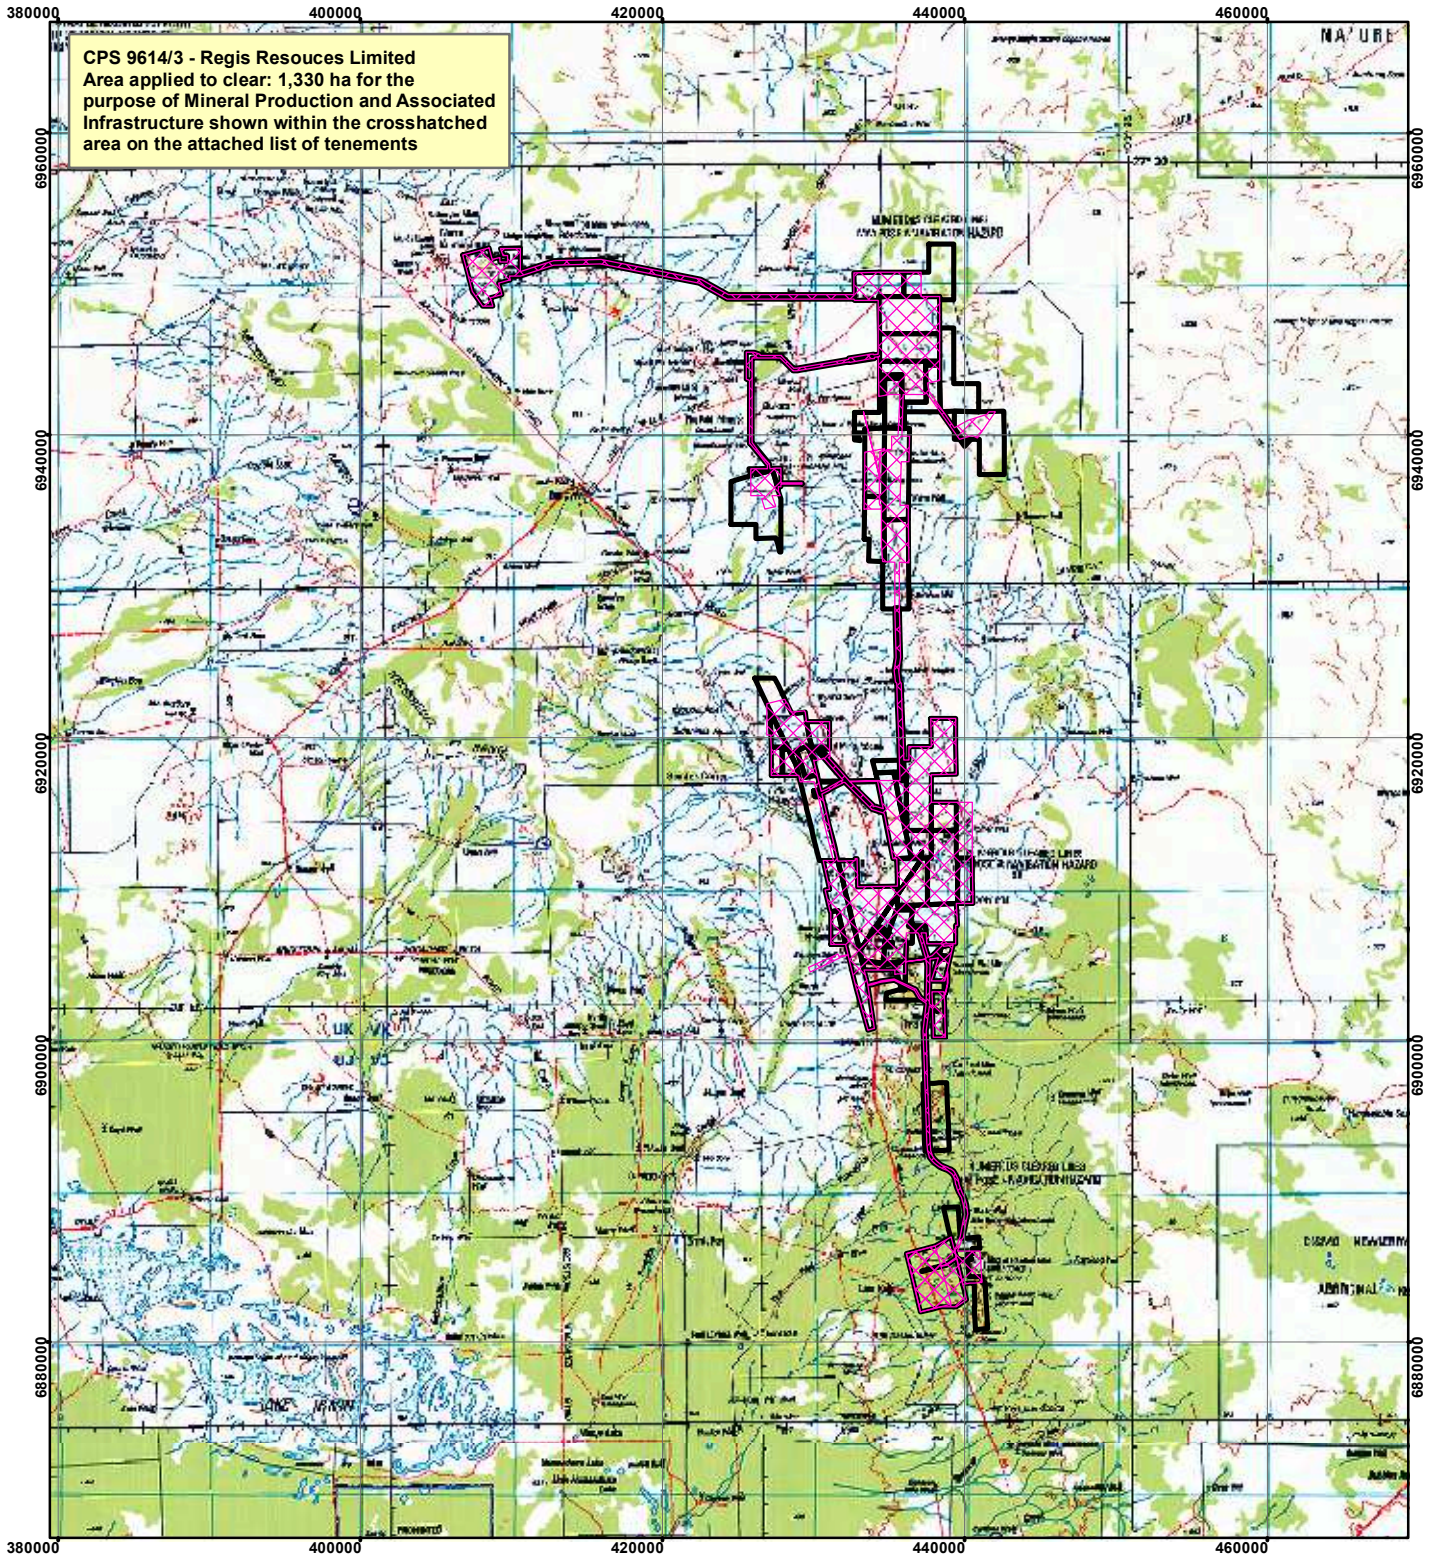

CPS 9614/3 - Regis Resources Limited

Legend

-  Clearing Instruments
-  Mining Tenements

Geocentric Datum Australia 1994

Note: the data in this map have not been projected. This may result in geometric distortion or measurement inaccuracies.

..... Date

Officer with delegated authority under Section 20 of the Environmental Protection Act 1986

Information derived from this map should be confirmed with the data custodian acknowledged by the agency acronym in the legend.