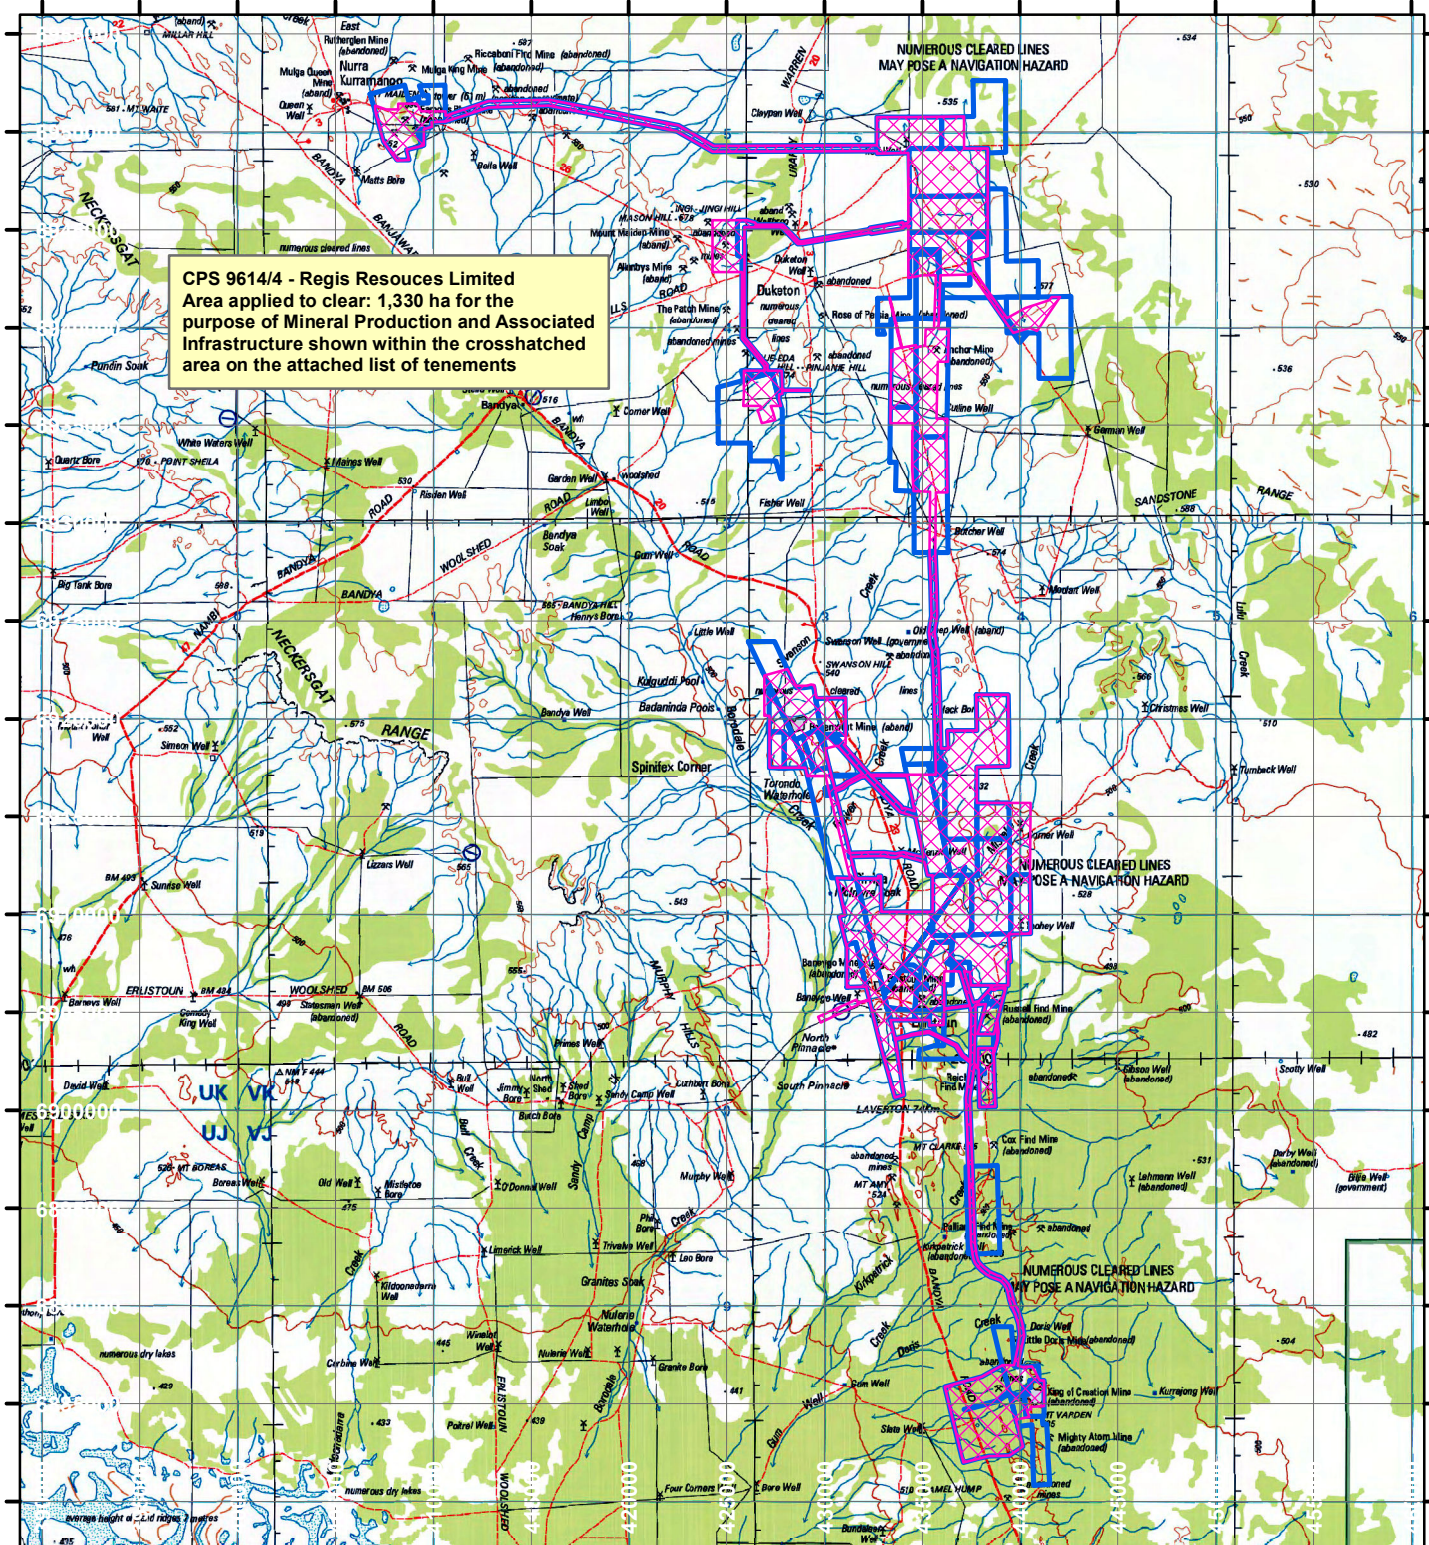

CPS 9614/4 - Regis Resources Limited

LEGEND

Clearing Instruments

Mining Tenements

Scale 1:386,542

(Approximate when reproduced at A4)

Geocentric Datum Australia 1994

Note: the data in this map have not been projected. This may result in geometric distortion or measurement inaccuracies.

..... Date .....

Officer with delegated authority under Section 20 of the Environmental Protection Act 1986

WA Crown Copyright 2002