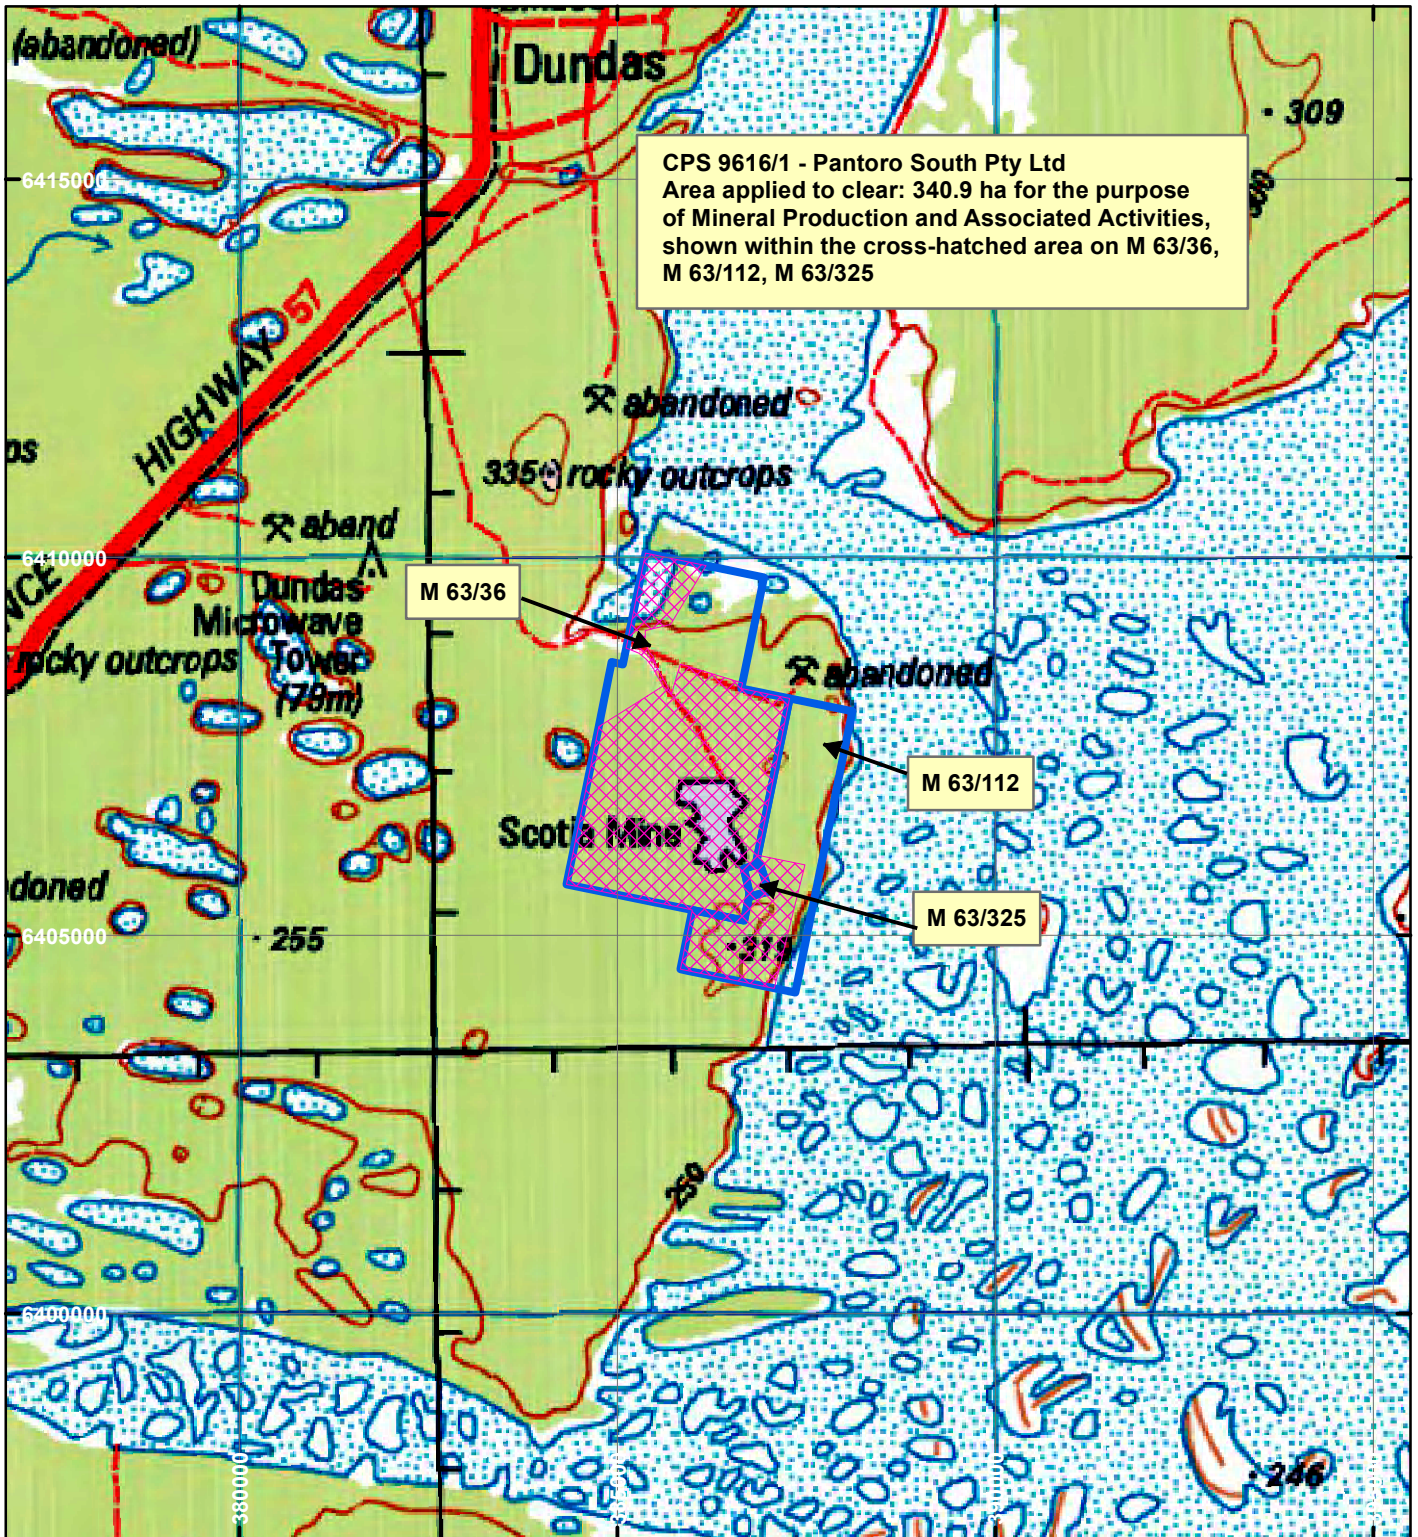

# CPS 9616/1 - Pantoro South Pty Ltd

## LEGEND

-  Clearing Instruments
-  Mining Tenements

Scale 1:100,000

(Approximate when reproduced at A4)

Geocentric Datum Australia 1994

Note: the data in this map have not been projected. This may result in geometric distortion or measurement inaccuracies.

..... Date .....

Officer with delegated authority under Section 20 of the Environmental Protection Act 1986

Information derived from this map should be confirmed with the data custodian acknowledged by the agency acronym in the legend.