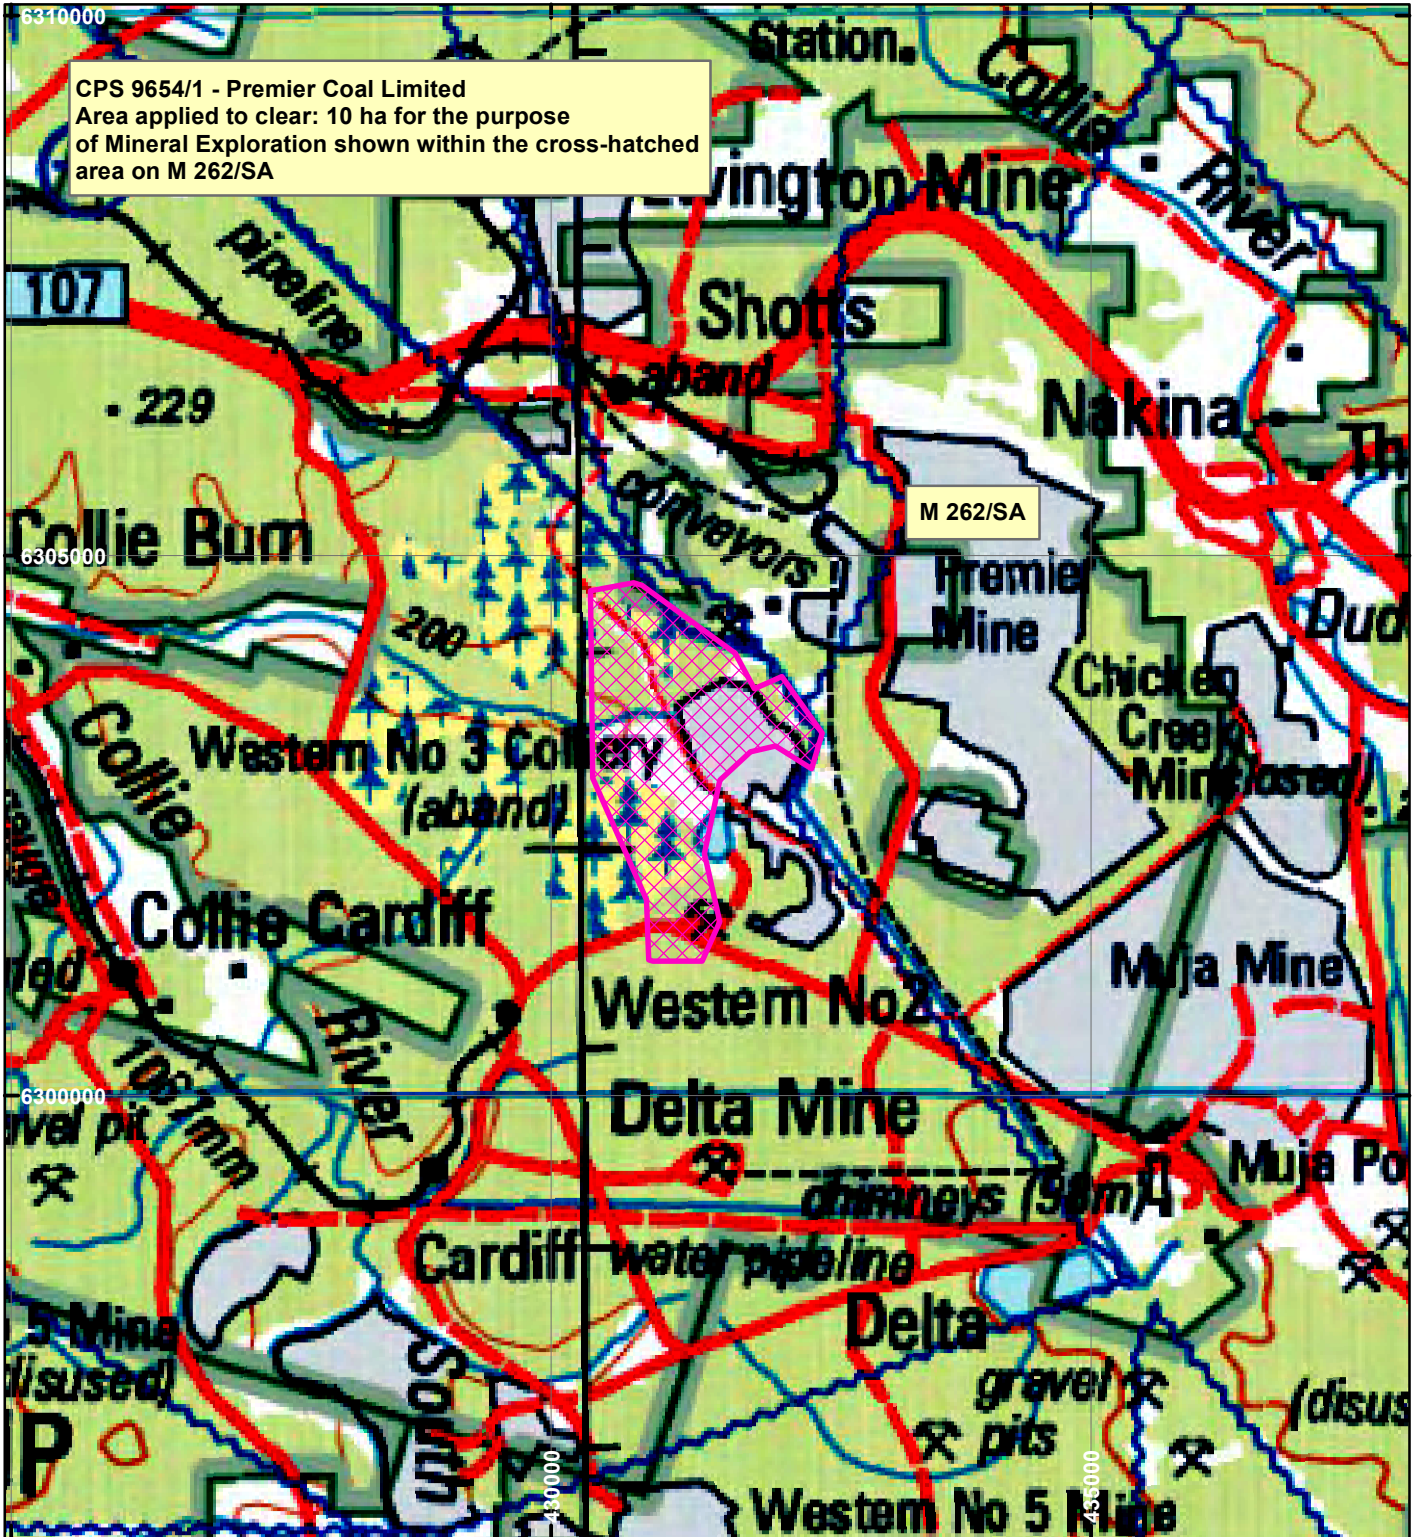

CPS 9654/1 - Premier Coal Limited

LEGEND

Clearing Instruments

Mining Tenements

Scale 1:70,000

(Approximate when reproduced at A4)

Geocentric Datum Australia 1994

Note: the data in this map have not been projected. This may result in geometric distortion or measurement inaccuracies.

..... Date

Officer with delegated authority under Section 20 of the Environmental Protection Act 1986

Information derived from this map should be confirmed with the data custodian acknowledged by the agency acronym in the legend.