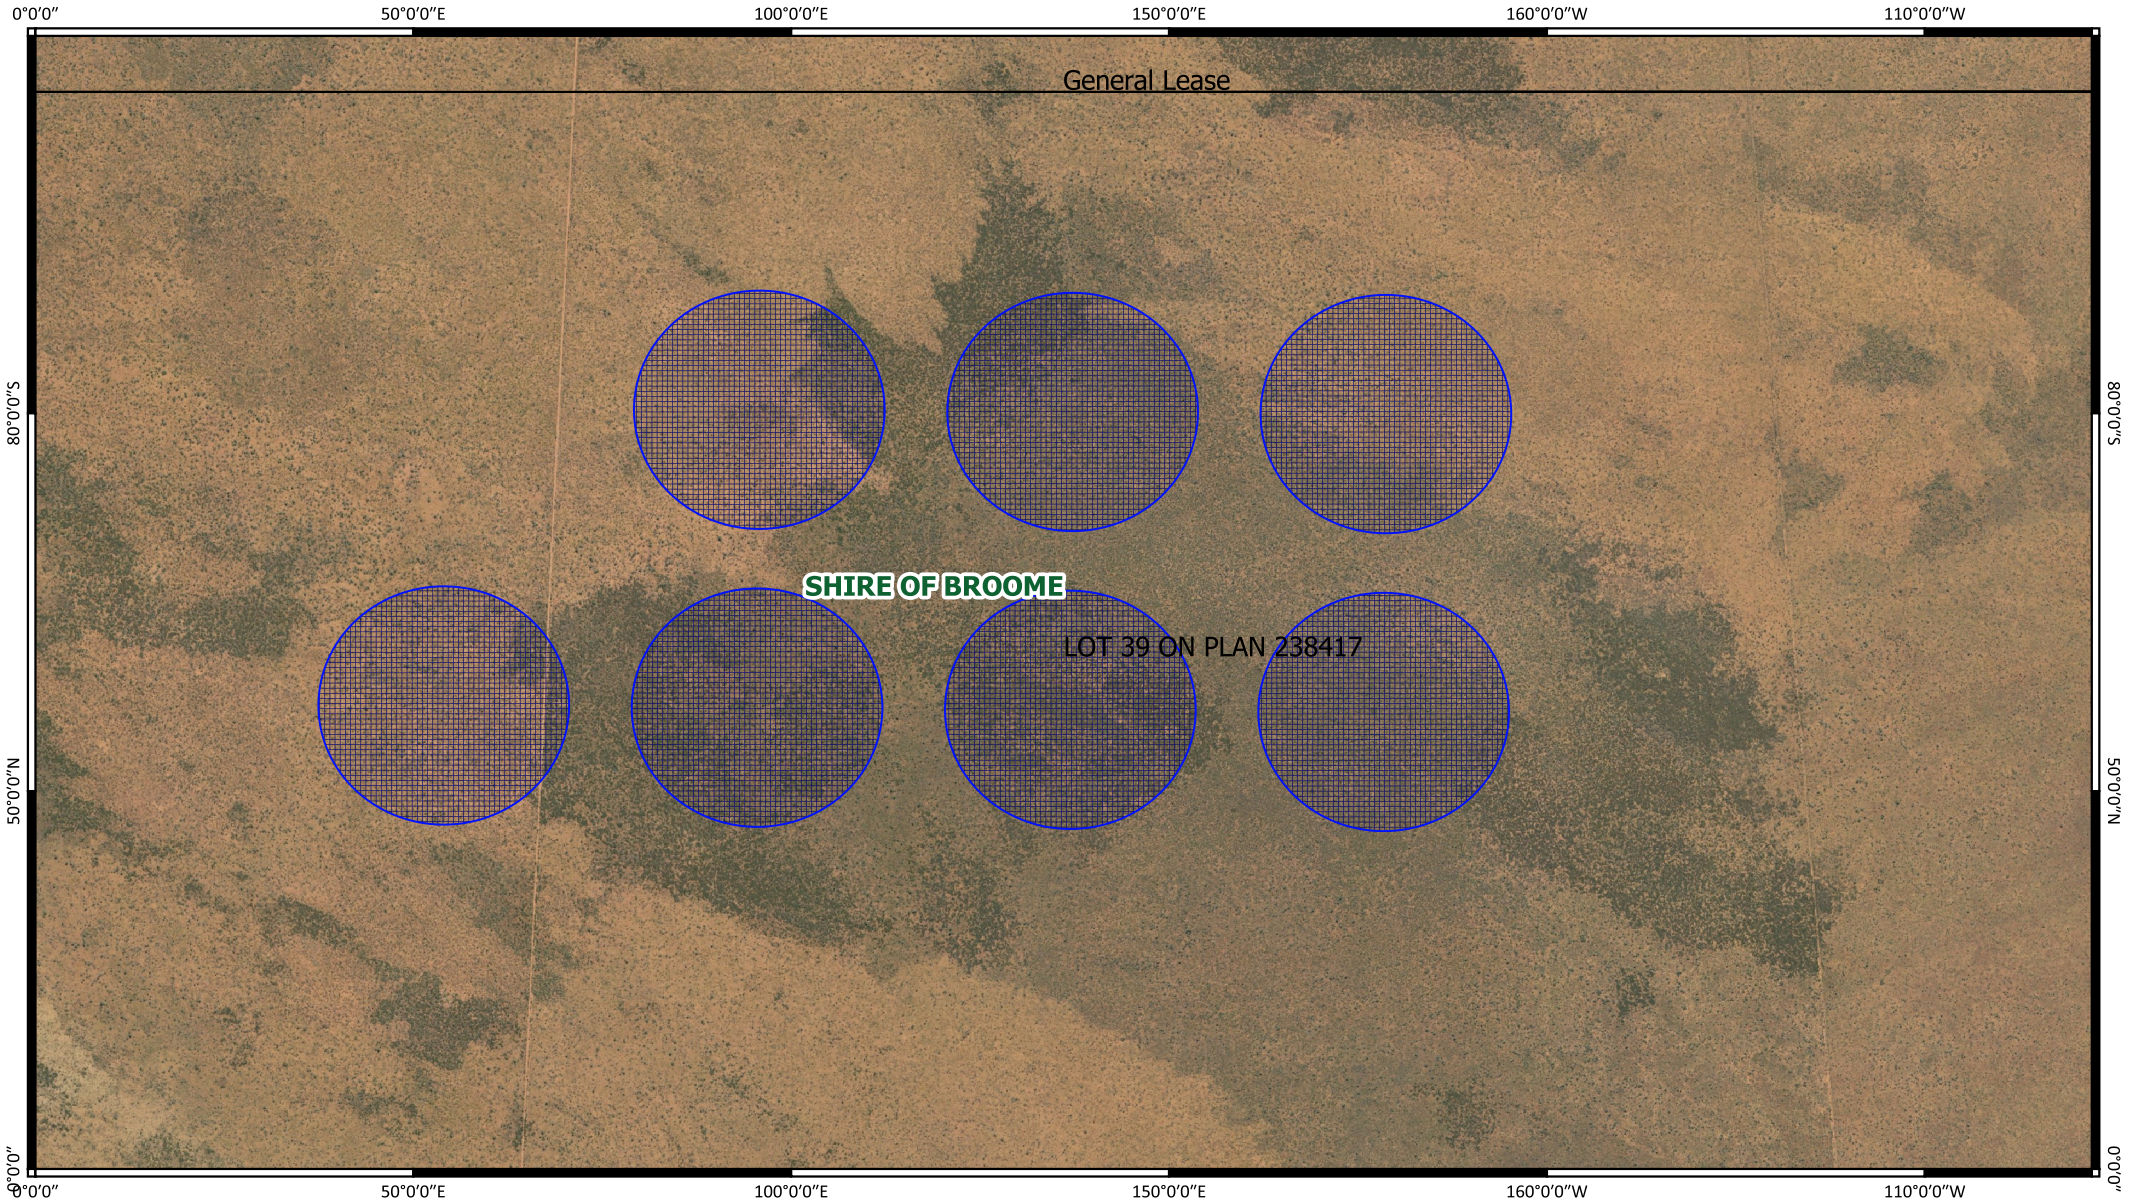

CPS 9686/1 - Map

Legend

-  CPS areas applied to clear
-  LAND TENURE
-  Local Government Authorities

1:20,000
Projection: GDA 94

GOVERNMENT OF
WESTERN AUSTRALIA