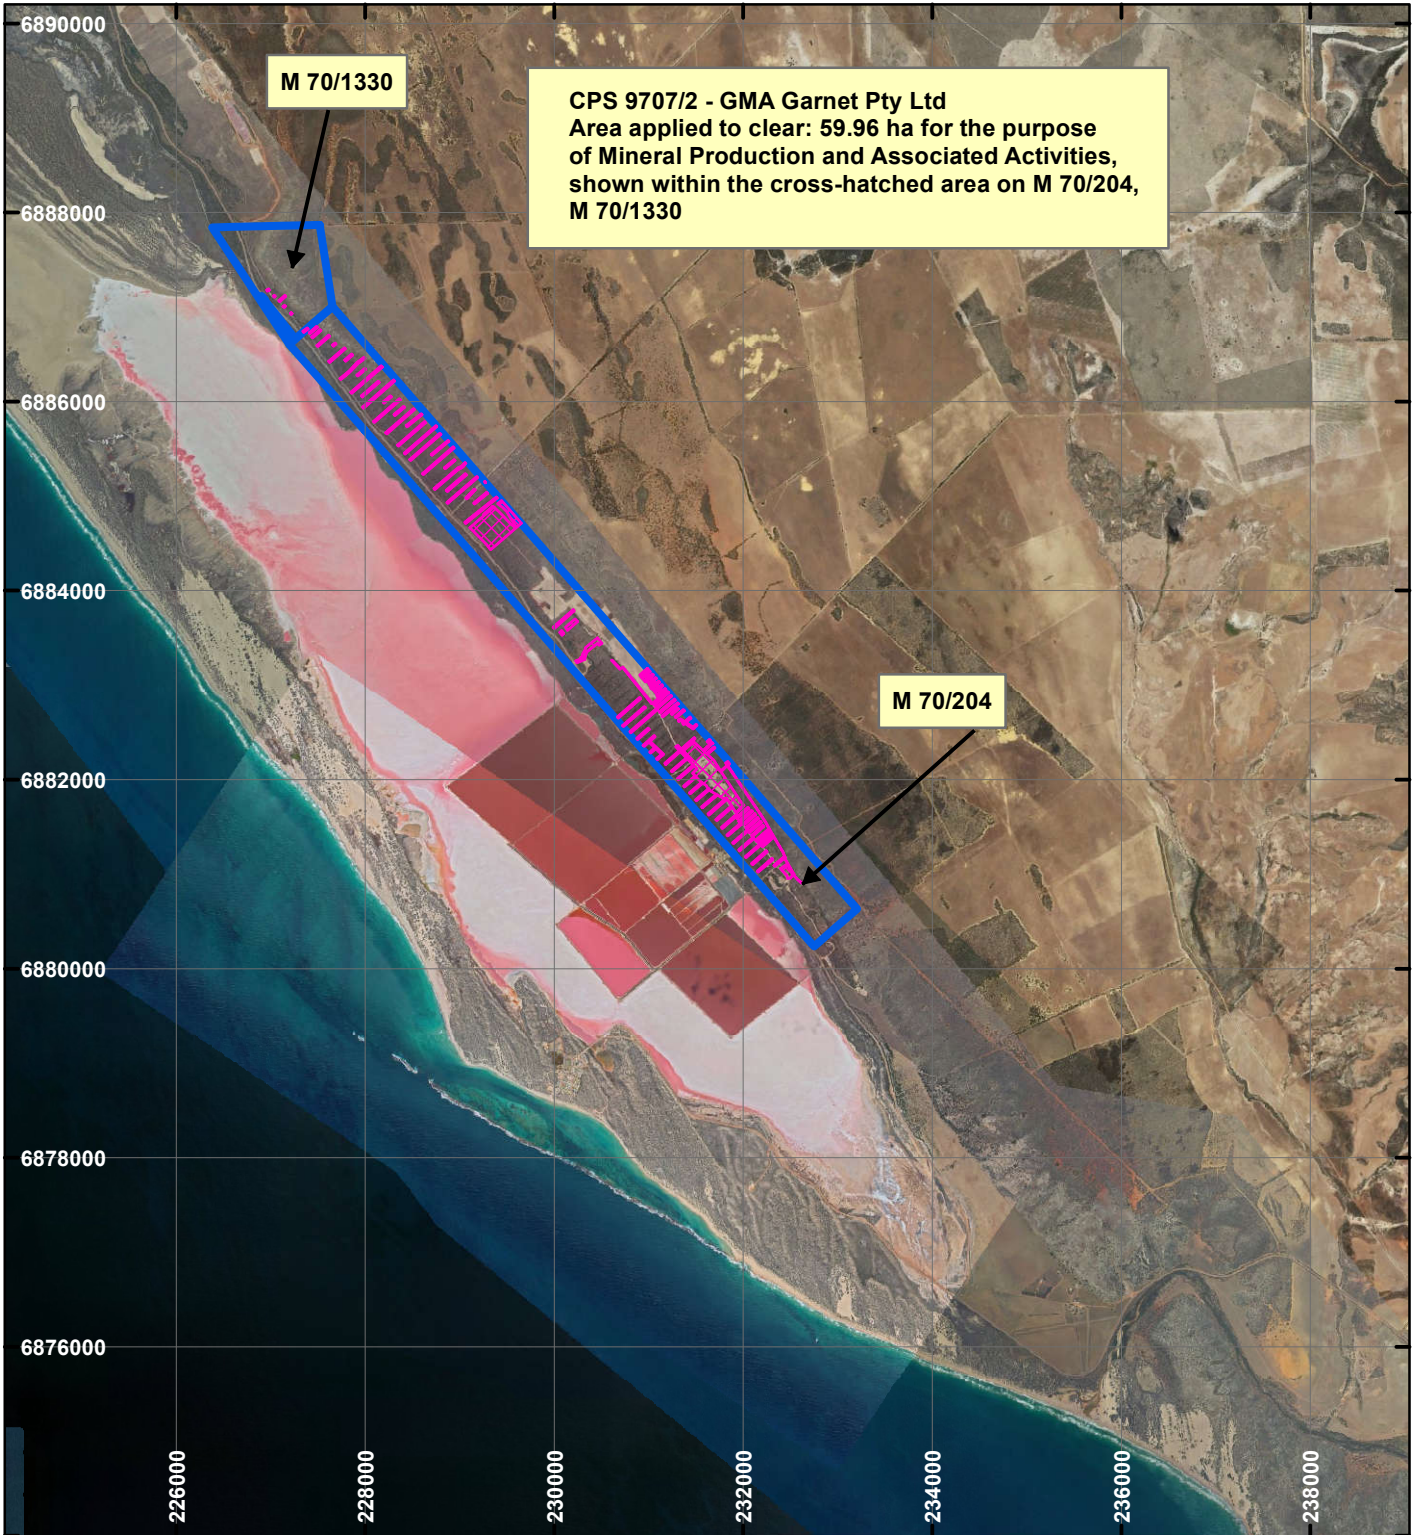

CPS 9707/2 - GMA Garnet Pty Ltd

LEGEND

Clearing Instruments

Mining Tenements

Orthophotography sourced from Landgate

Scale 1:80,000

(Approximate when reproduced at A4)

Geocentric Datum Australia 1994

Note: the data in this map have not been projected. This may result in geometric distortion or measurement inaccuracies.

..... Date

Officer with delegated authority under Section 20 of the Environmental Protection Act 1986