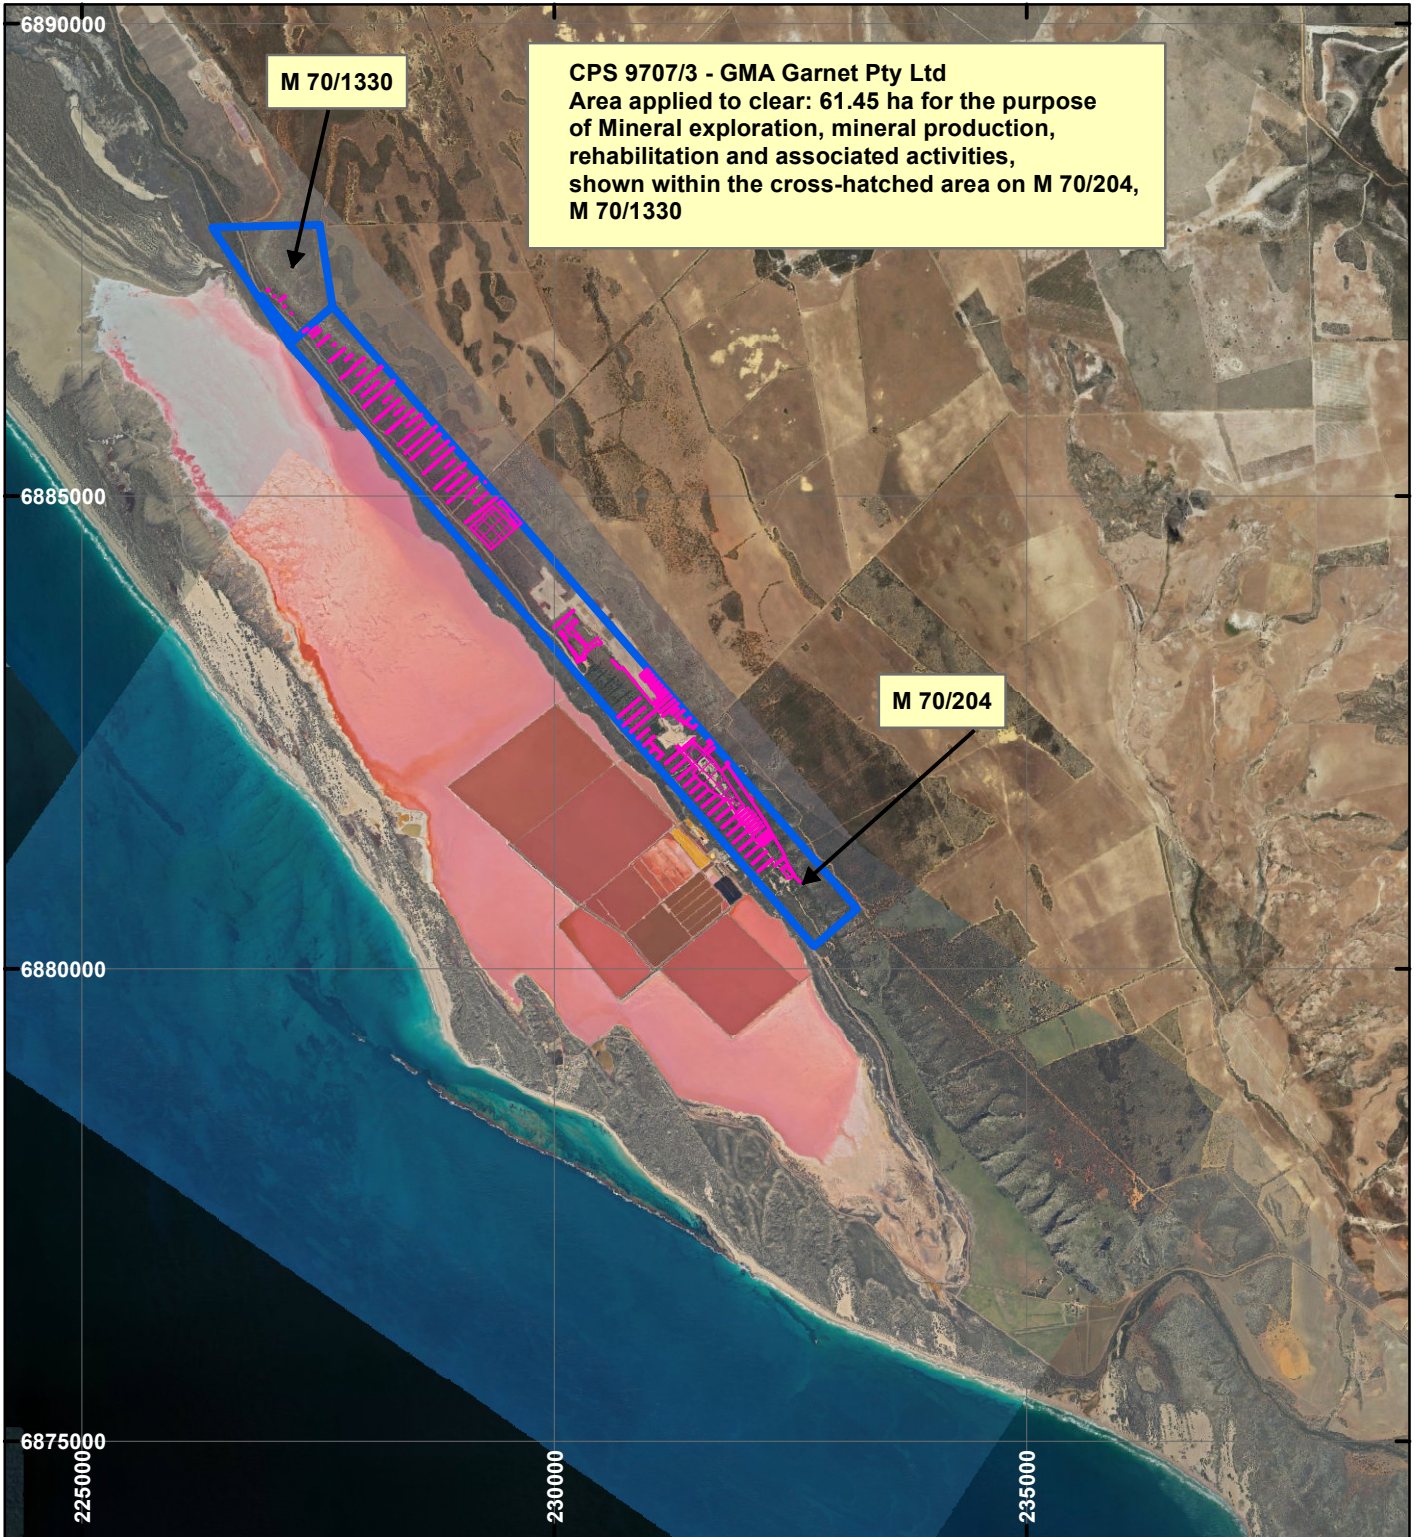

CPS 9707/3 - GMA Garnet Pty Ltd

LEGEND

Clearing Instruments

Mining Tenements

Orthophotography sourced from Landgate

Scale 1:80,000

(Approximate when reproduced at A4)

Geocentric Datum Australia 1994

Note: the data in this map have not been projected. This may result in geometric distortion or measurement inaccuracies.

..... Date

Officer with delegated authority under Section 20 of the Environmental Protection Act 1986