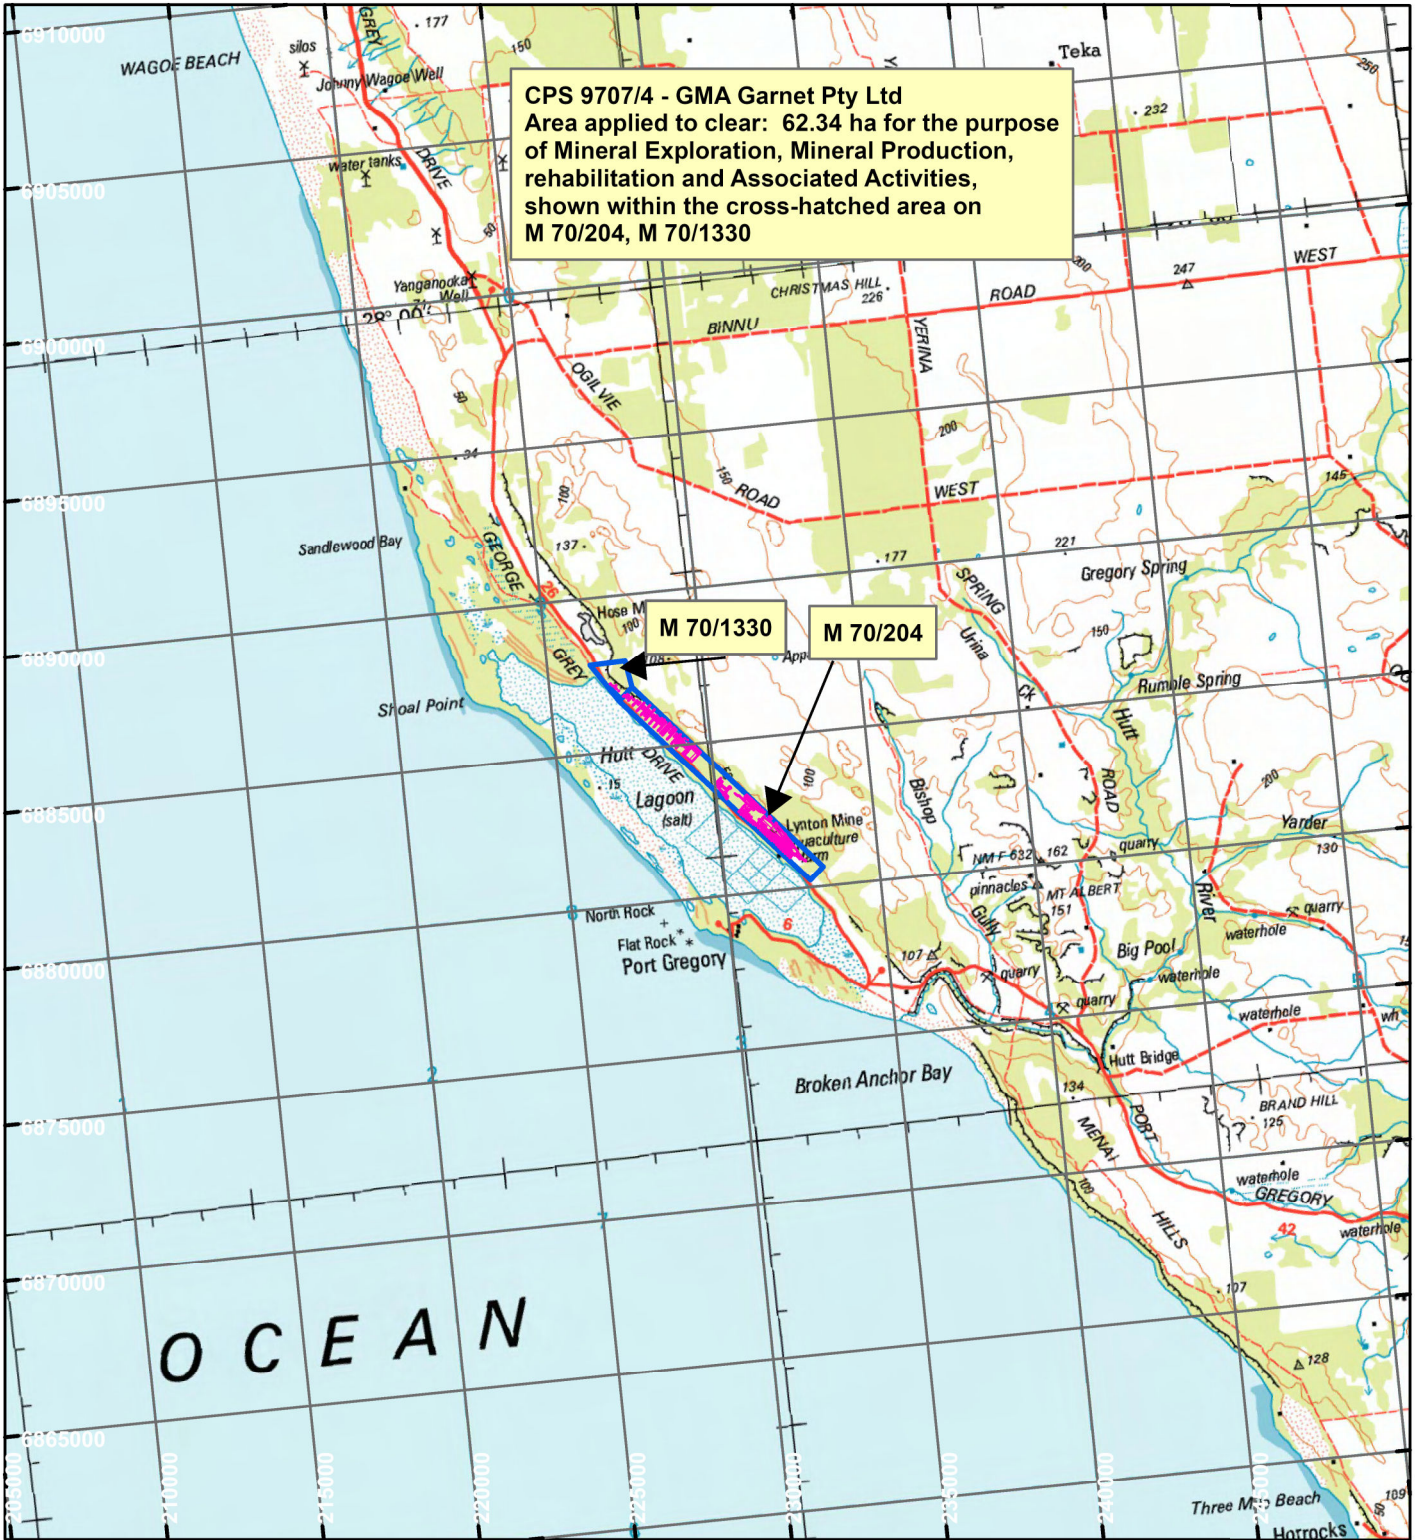

CPS 9707/4- GMA Garnet Pty Ltd

LEGEND

Clearing Instruments

Mining Tenements

Scale 1:250,000

(Approximate when reproduced at A4)

Geocentric Datum Australia 1994

Note: the data in this map have not been projected. This may result in geometric distortion or measurement inaccuracies.

..... Date

Officer with delegated authority under Section 20 of the Environmental Protection Act 1986

Information derived from this map should be confirmed with the data custodian acknowledged by the agency acronym in the legend.