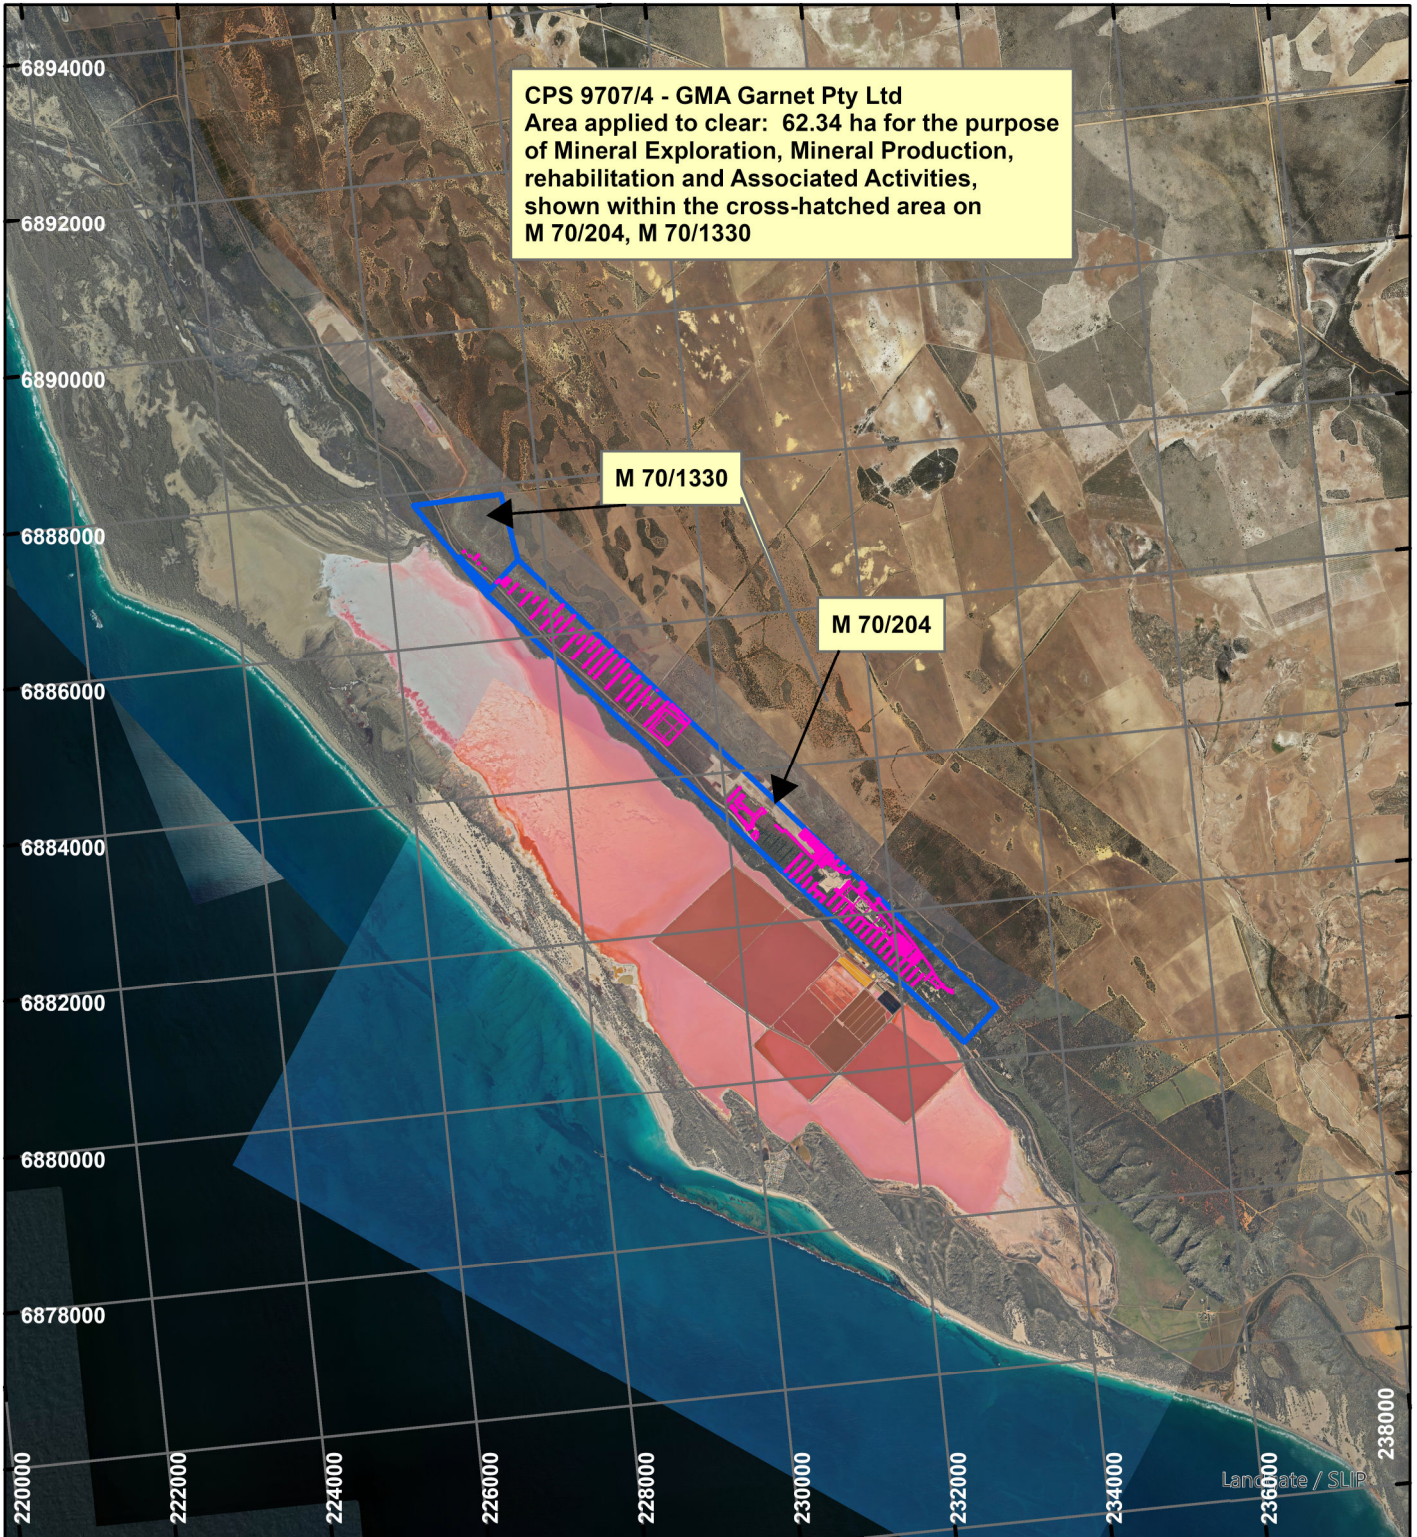

CPS 9707/4- GMA Garnet Pty Ltd

LEGEND

Clearing Instruments

Mining Tenements

Orthophotography sourced from Landgate

Scale 1:100,000

(Approximate when reproduced at A4)

Geocentric Datum Australia 1994

Note: the data in this map have not been projected. This may result in geometric distortion or measurement inaccuracies.

..... Date

Officer with delegated authority under Section 20 of the Environmental Protection Act 1986

Information derived from this map should be confirmed with the data custodian acknowledged by the agency acronym in the legend.