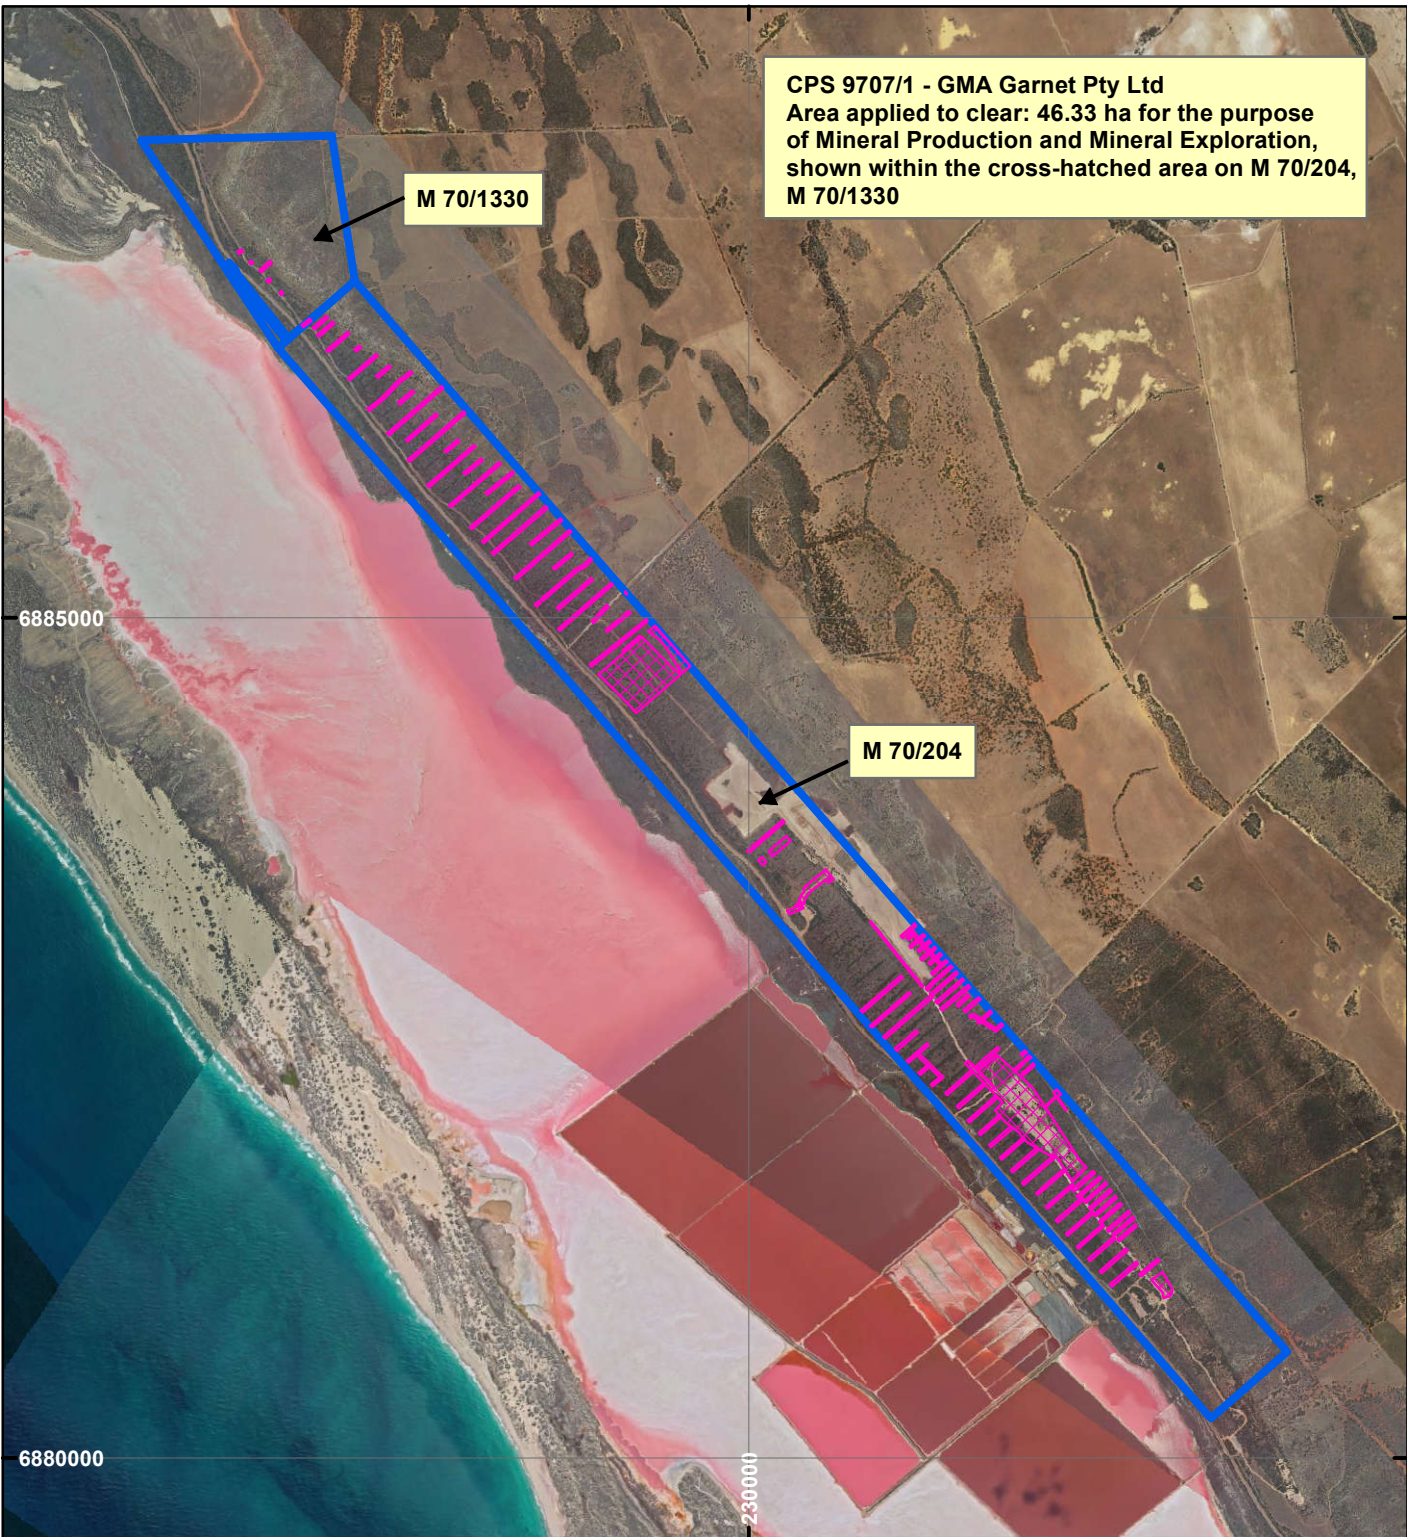

CPS 9707/1 - GMA Garnet Pty Ltd

LEGEND

Clearing Instruments

Mining Tenements

Orthophotography sourced from Landgate

Scale 1:45,000

(Approximate when reproduced at A4)

Geocentric Datum Australia 1994

..... Date .....

Officer with delegated authority under Section 20 of
the Environmental Protection Act 1986

Information derived from this map should be
confirmed with the data custodian acknowledged
by the agency acronym in the legend.

WA Crown Copyright 2002