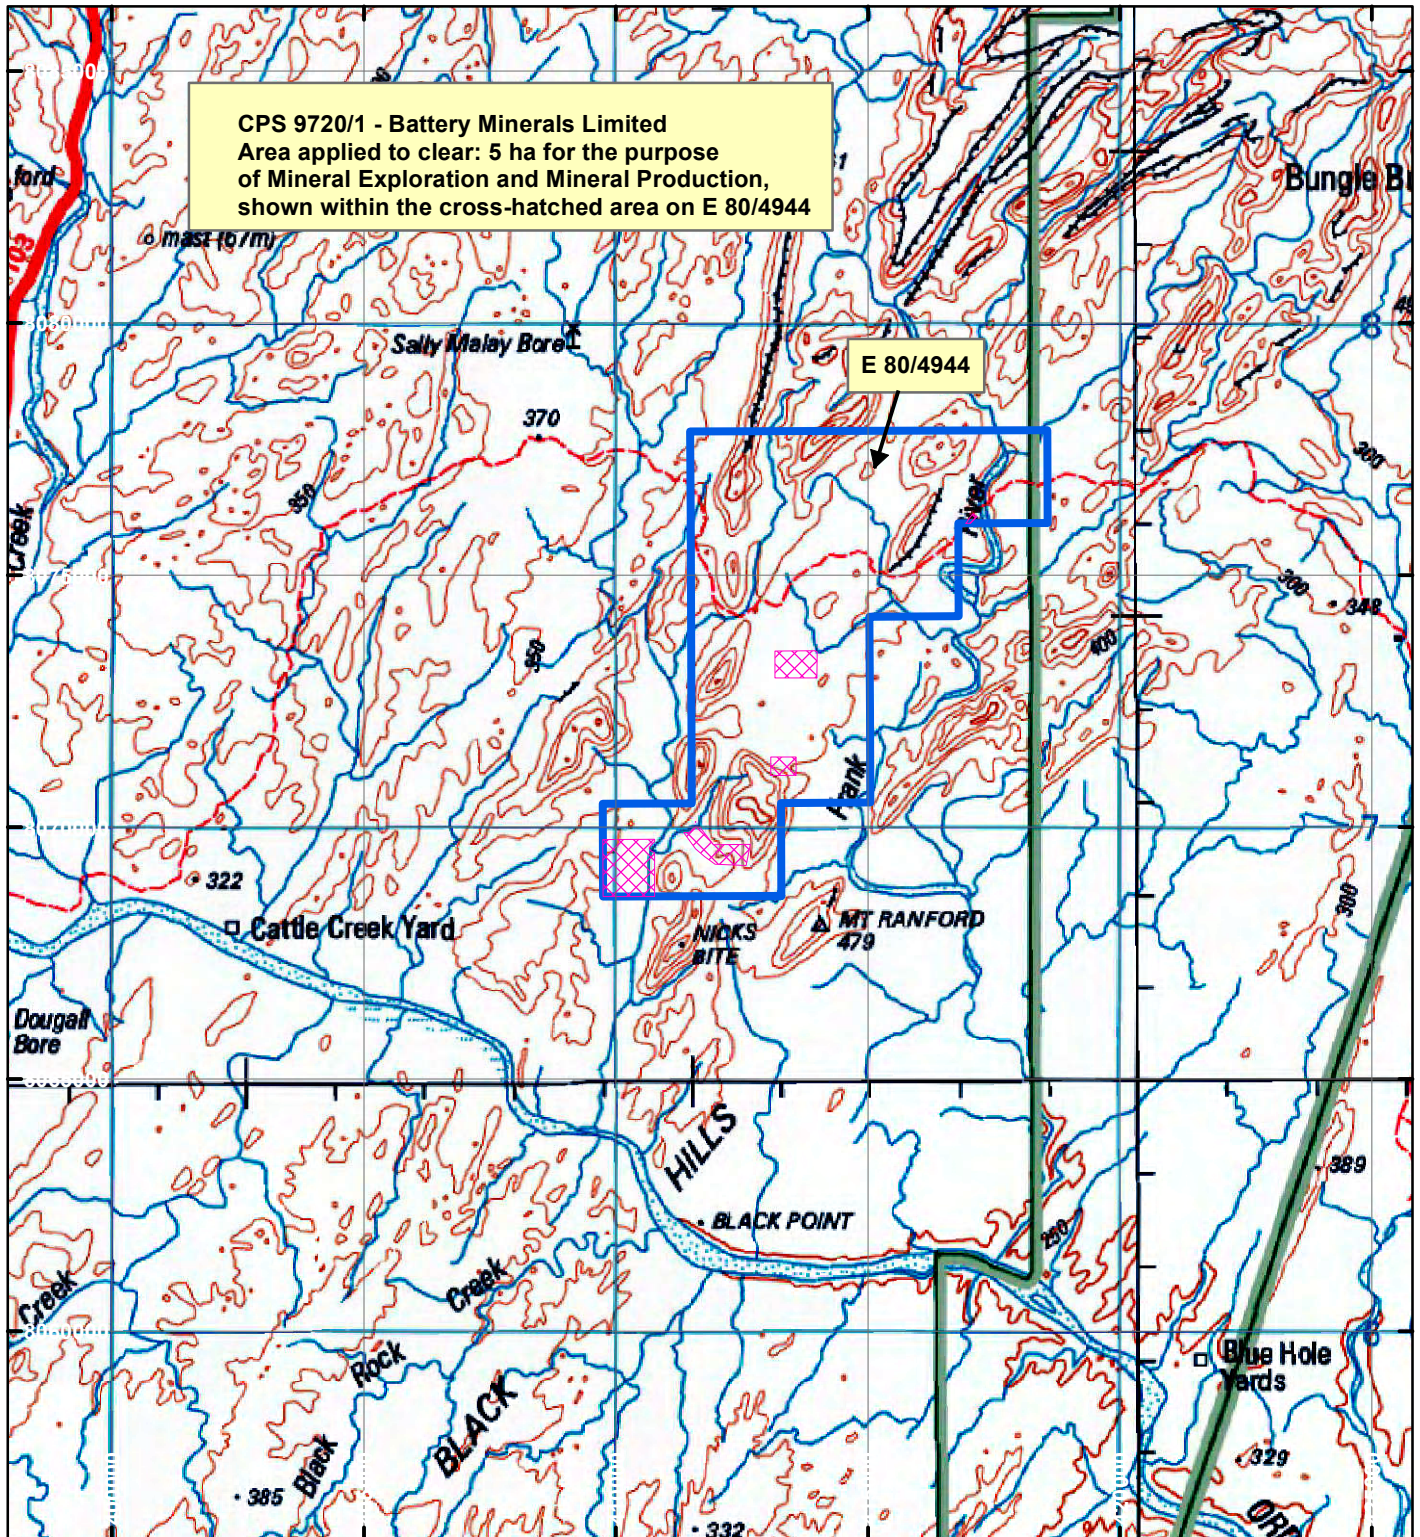

CPS 9720/1 - Battery Minerals Limited

LEGEND

Clearing Instruments

Mining Tenements

Scale 1:150,000

(Approximate when reproduced at A4)

Geocentric Datum Australia 1994

Note: the data in this map have not been projected. This may result in geometric distortion or measurement inaccuracies.

..... Date

Officer with delegated authority under Section 20 of the Environmental Protection Act 1986

Information derived from this map should be confirmed with the data custodian acknowledged by the agency acronym in the legend.