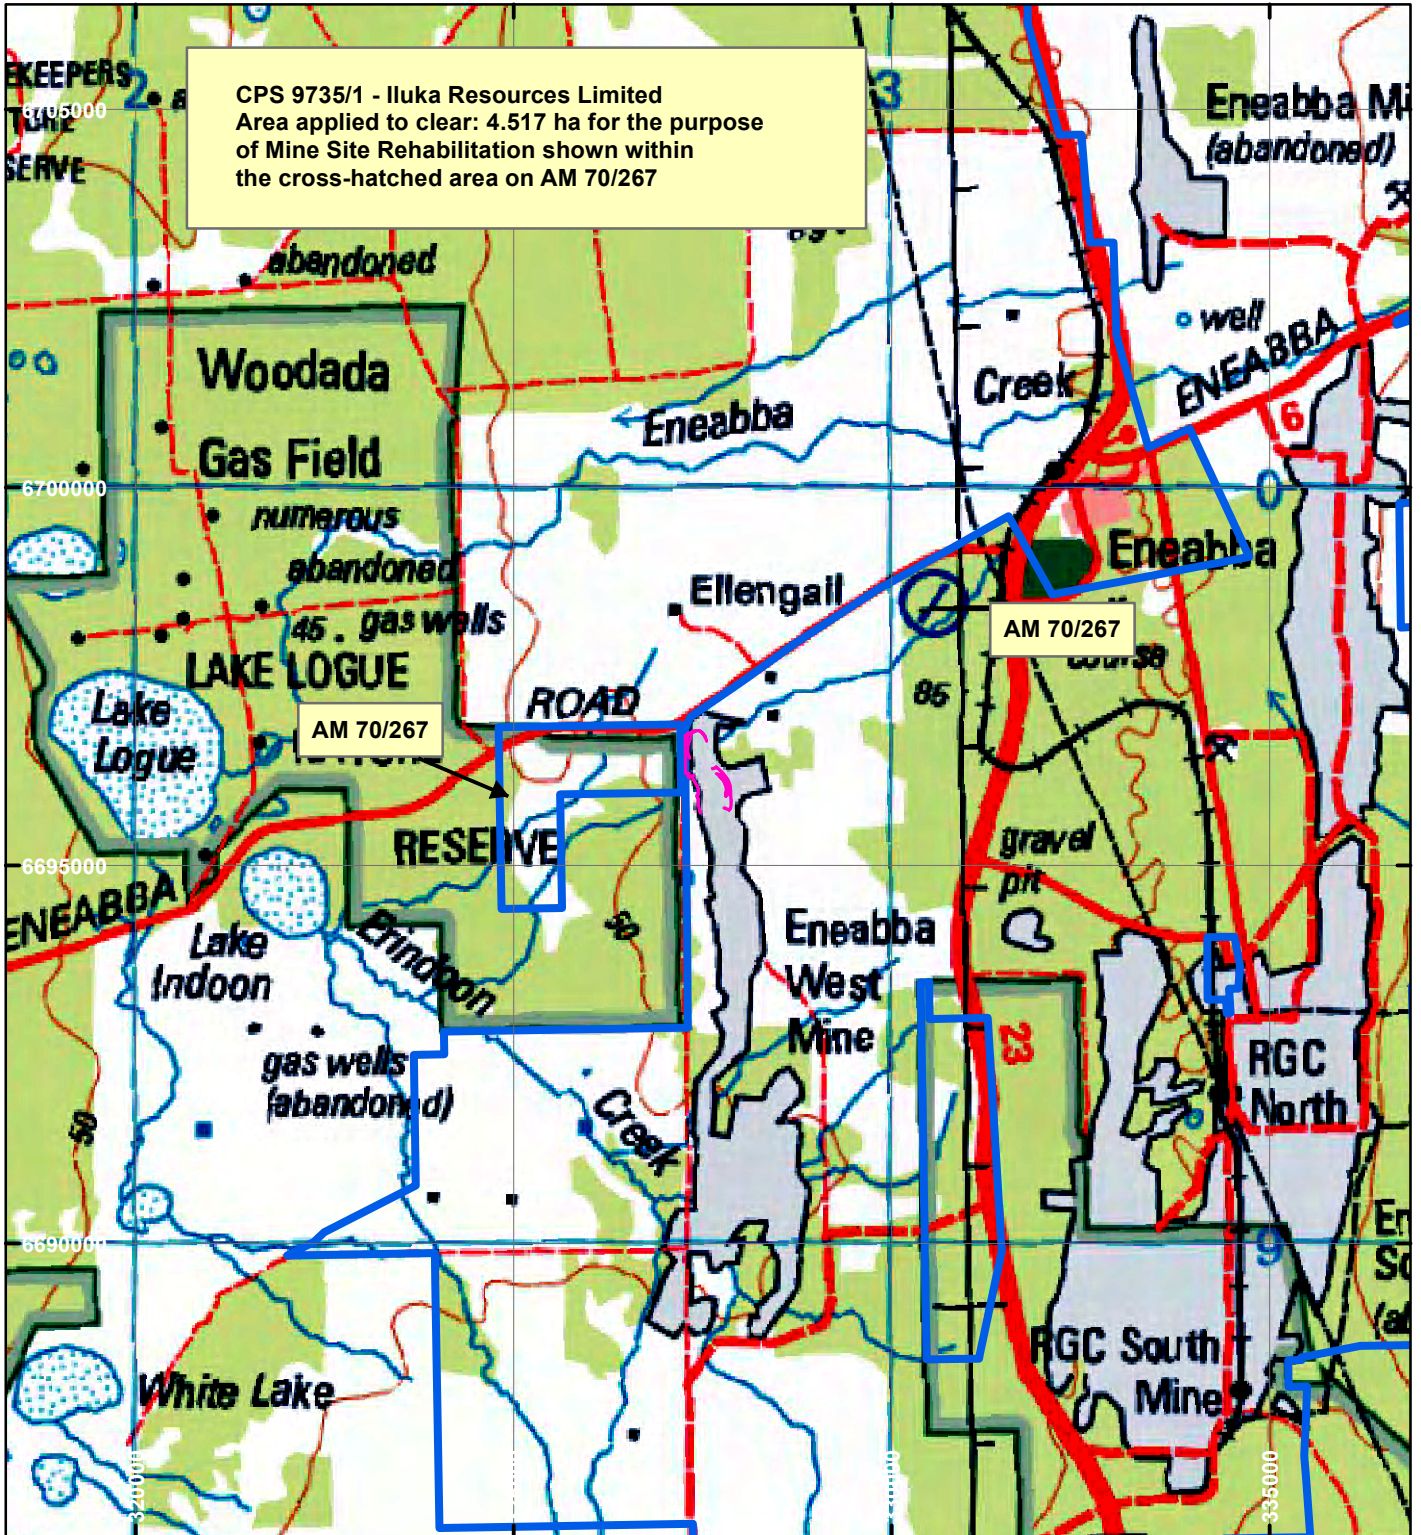

CPS 9735/1 - Iluka Resources Limited

LEGEND

- Clearing Instruments
- Mining Tenements

Scale 1:100,000
(Approximate when reproduced at A4)

Geocentric Datum Australia 1994

..... Date .....

Officer with delegated authority under Section 20 of the Environmental Protection Act 1986

Information derived from this map should be confirmed with the data custodian acknowledged by the agency acronym in the legend.