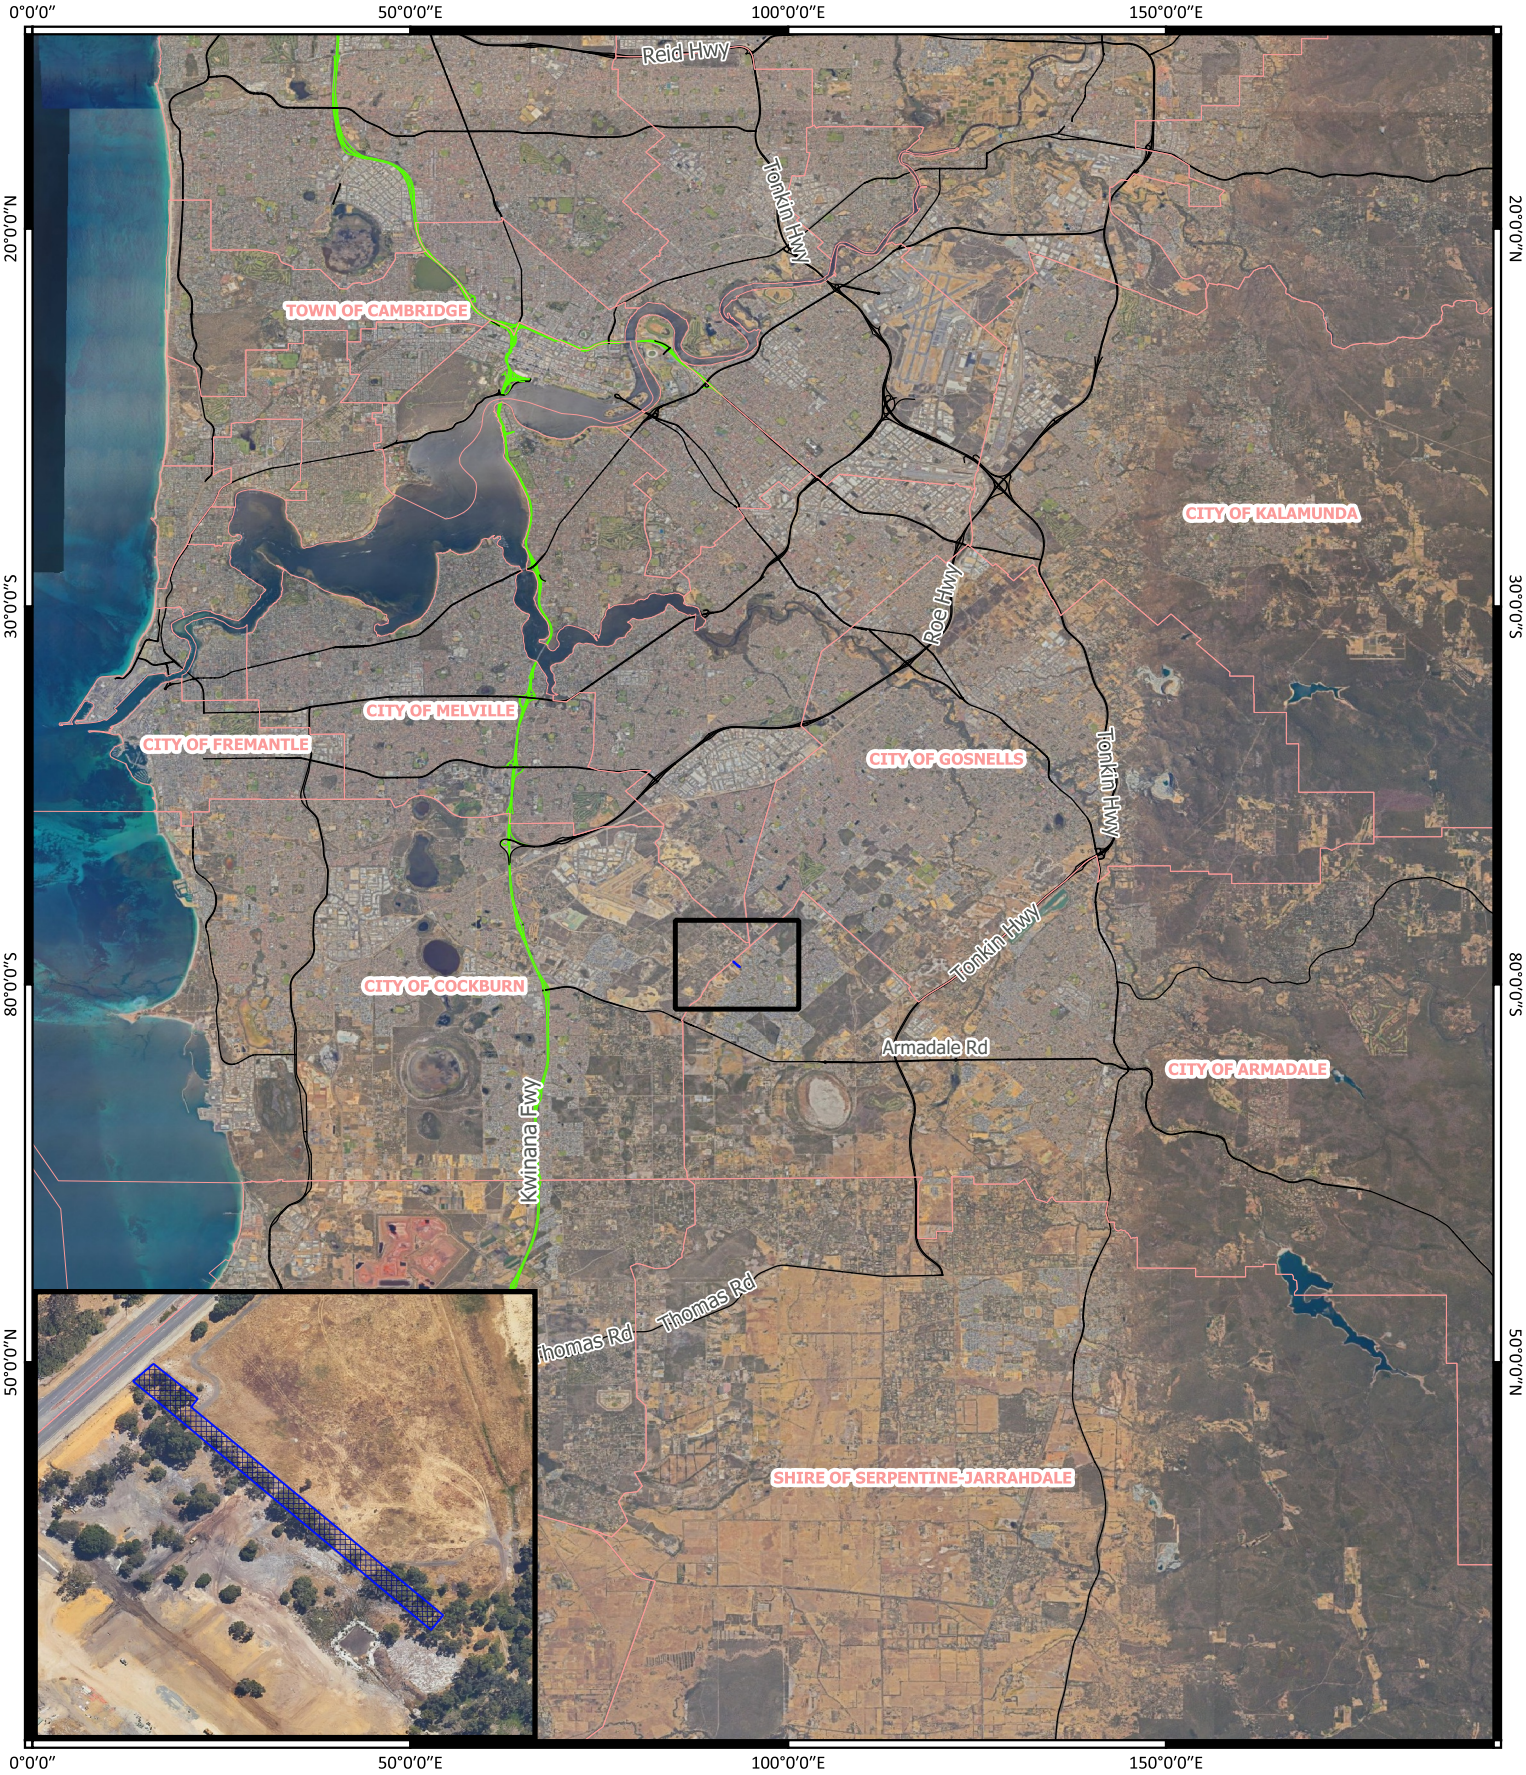

CPS 9755/1 - Context Map

Legend

-  CPS areas applied to clear
-  Local Government Authorities
-  Freeway
-  Highway

1:149,904
Projection: GDA 94

GOVERNMENT OF
WESTERN AUSTRALIA