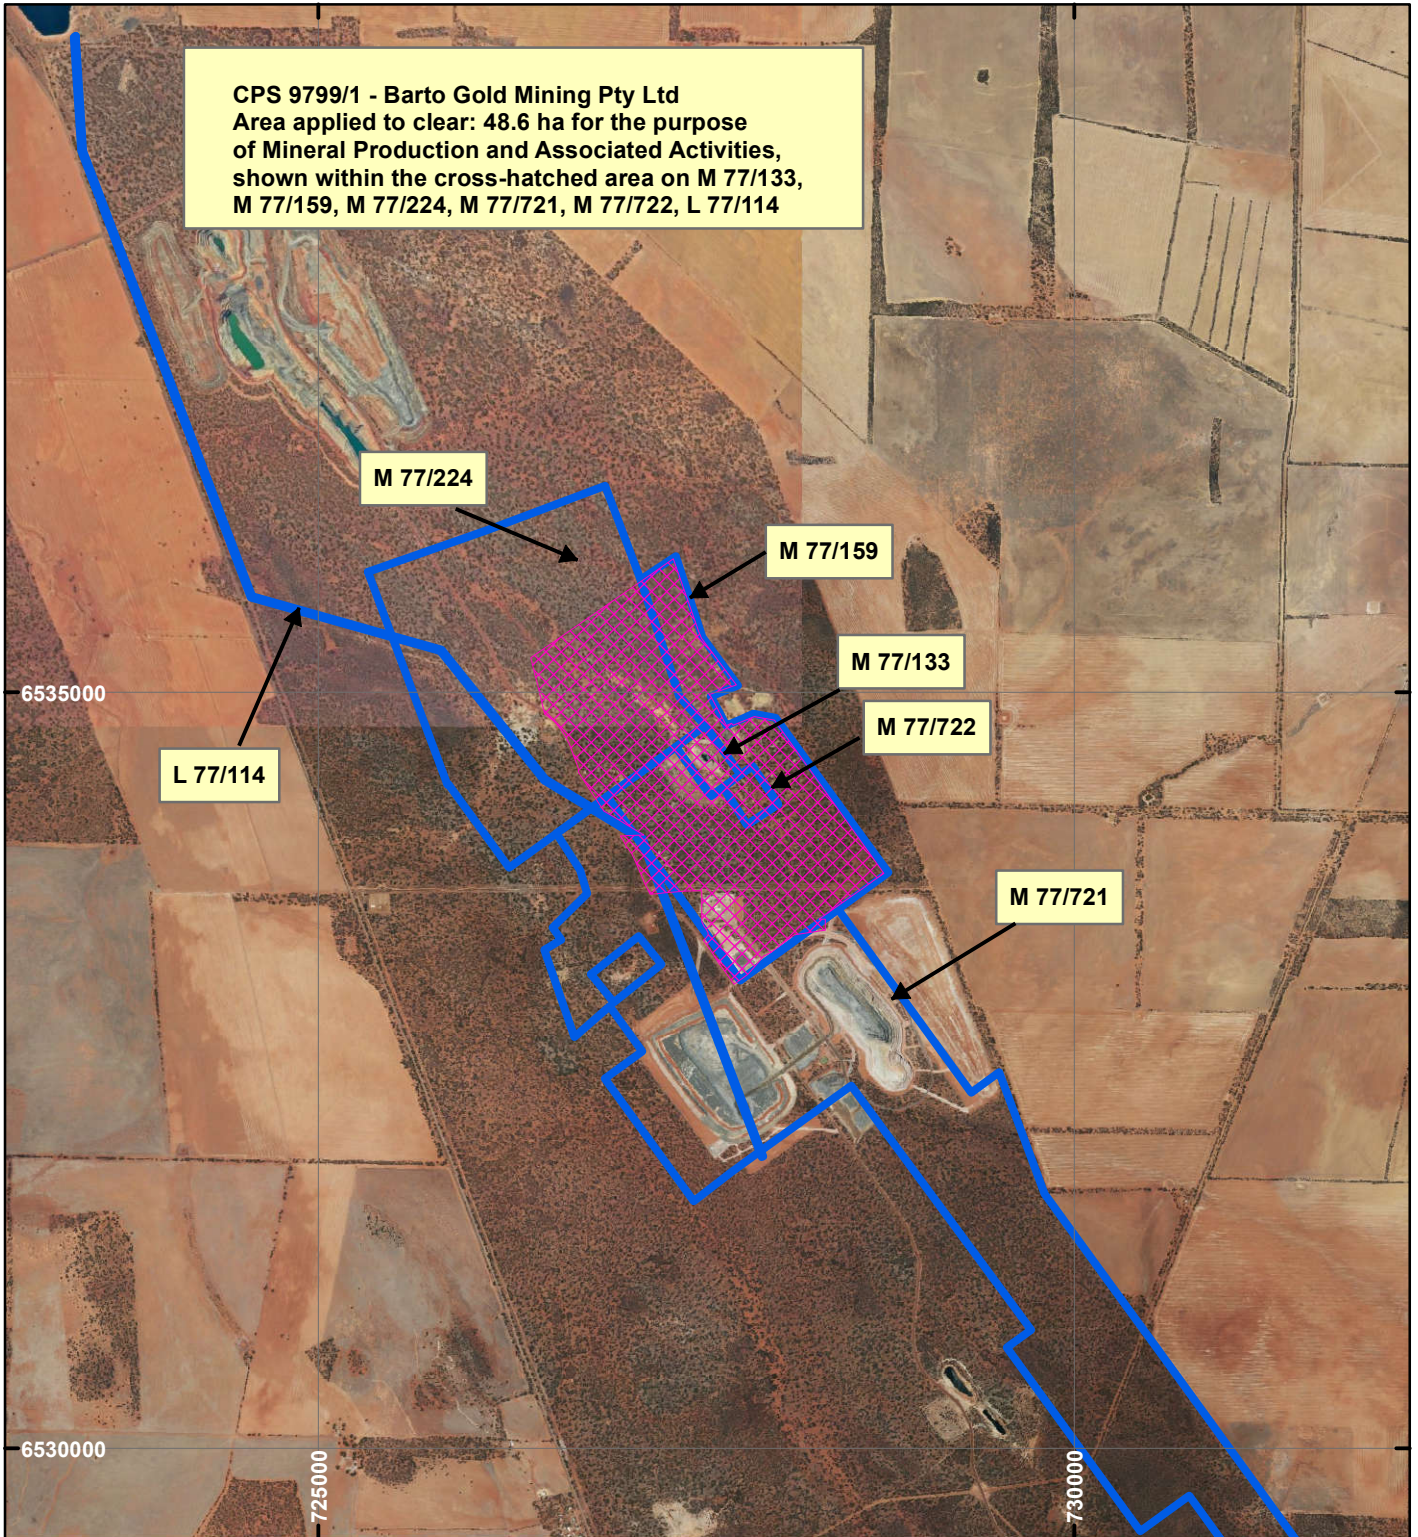

# CPS 9799/1 - Barto Gold Mining Pty Ltd

## LEGEND

**Clearing Instruments**

**Mining Tenements**

Orthophotography sourced from Landgate

Scale 1:50,000

(Approximate when reproduced at A4)

Geocentric Datum Australia 1994

Note: the data in this map have not been projected. This may result in geometric distortion or measurement inaccuracies.

..... Date .....

Officer with delegated authority under Section 20 of  
 the Environmental Protection Act 1986

Information derived from this map should be  
 confirmed with the data custodian acknowledged  
 by the agency acronym in the legend.