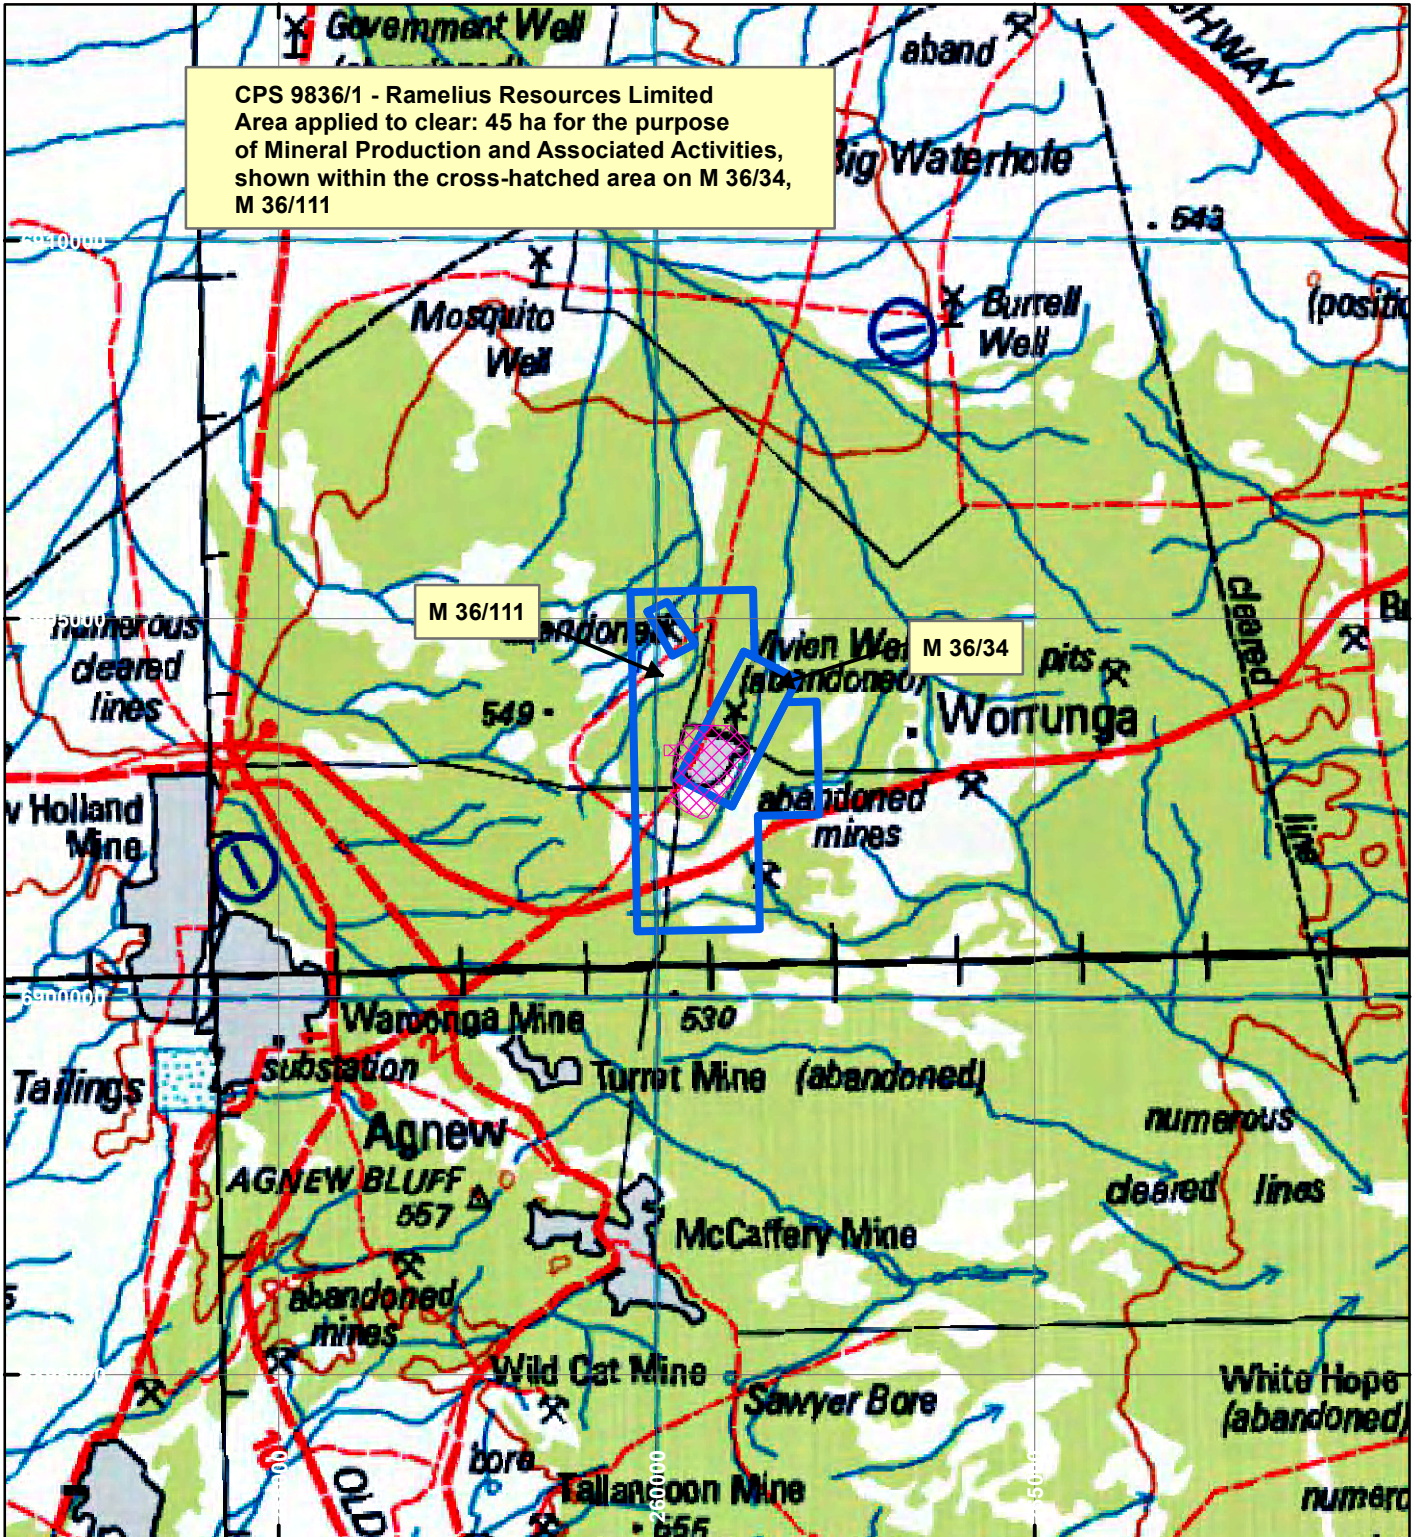

CPS 9836/1 - Ramelius Resources Limited

LEGEND

Clearing Instruments

Mining Tenements

Scale 1:100,000

(Approximate when reproduced at A4)

Geocentric Datum Australia 1994

Note: the data in this map have not been projected. This may result in geometric distortion or measurement inaccuracies.

..... Date

Officer with delegated authority under Section 20 of
 the Environmental Protection Act 1986

Information derived from this map should be
 confirmed with the data custodian acknowledged
 by the agency acronym in the legend.