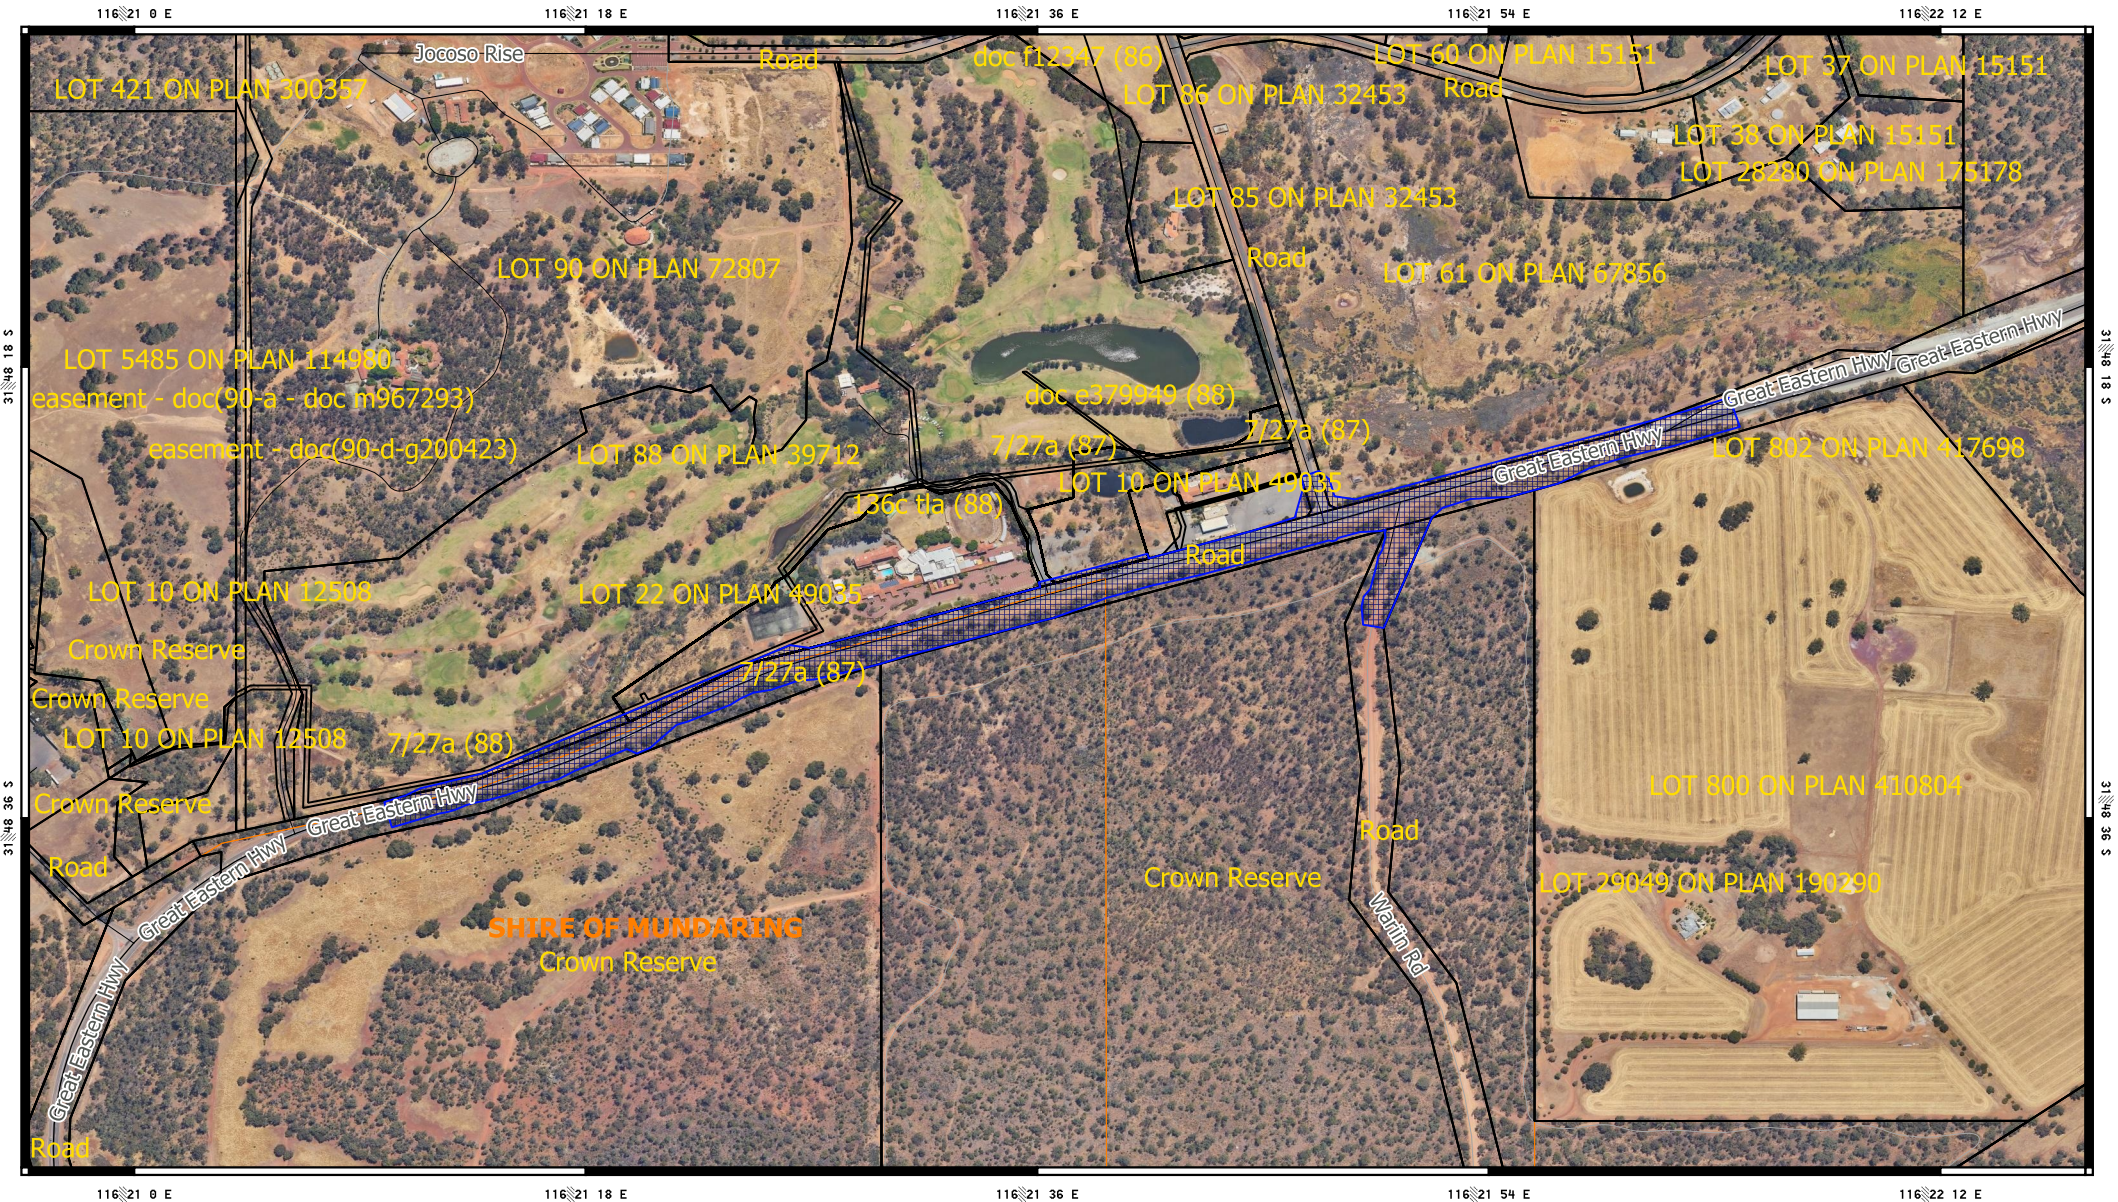

CPS 9838/1 - Map A

Legend		Road Centrelines		
	CPS areas applied to clear		Highway	
	LANDTENURE_LGATE_226		Local Rd - Sealed	
	Local Government Authorities		Local Rd - Other	
				Projection: GDA 94