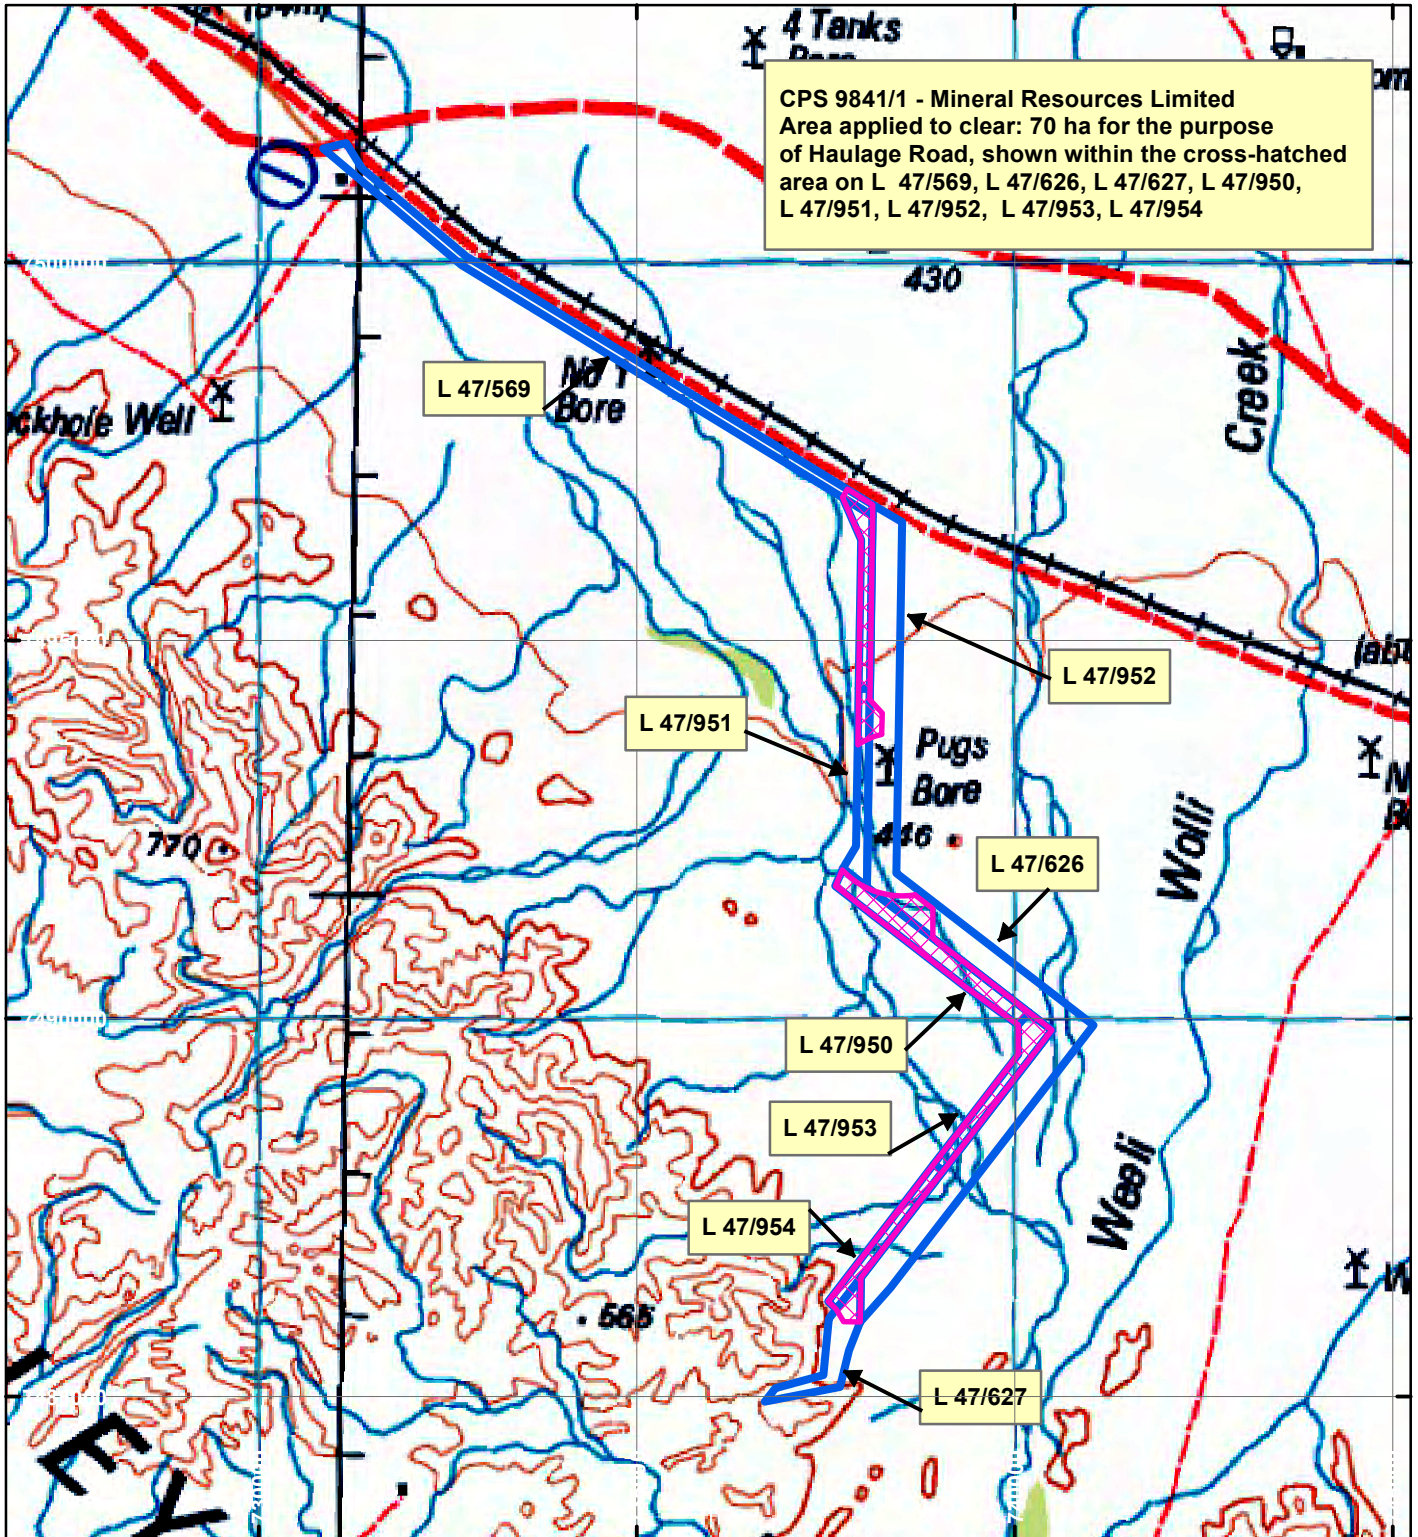

## LEGEND

-  Clearing Instruments
-  Mining Tenements

Scale 1:100,000

(Approximate when reproduced at A4)

Geocentric Datum Australia 1994

Note: the data in this map have not been projected. This may result in geometric distortion or measurement inaccuracies.