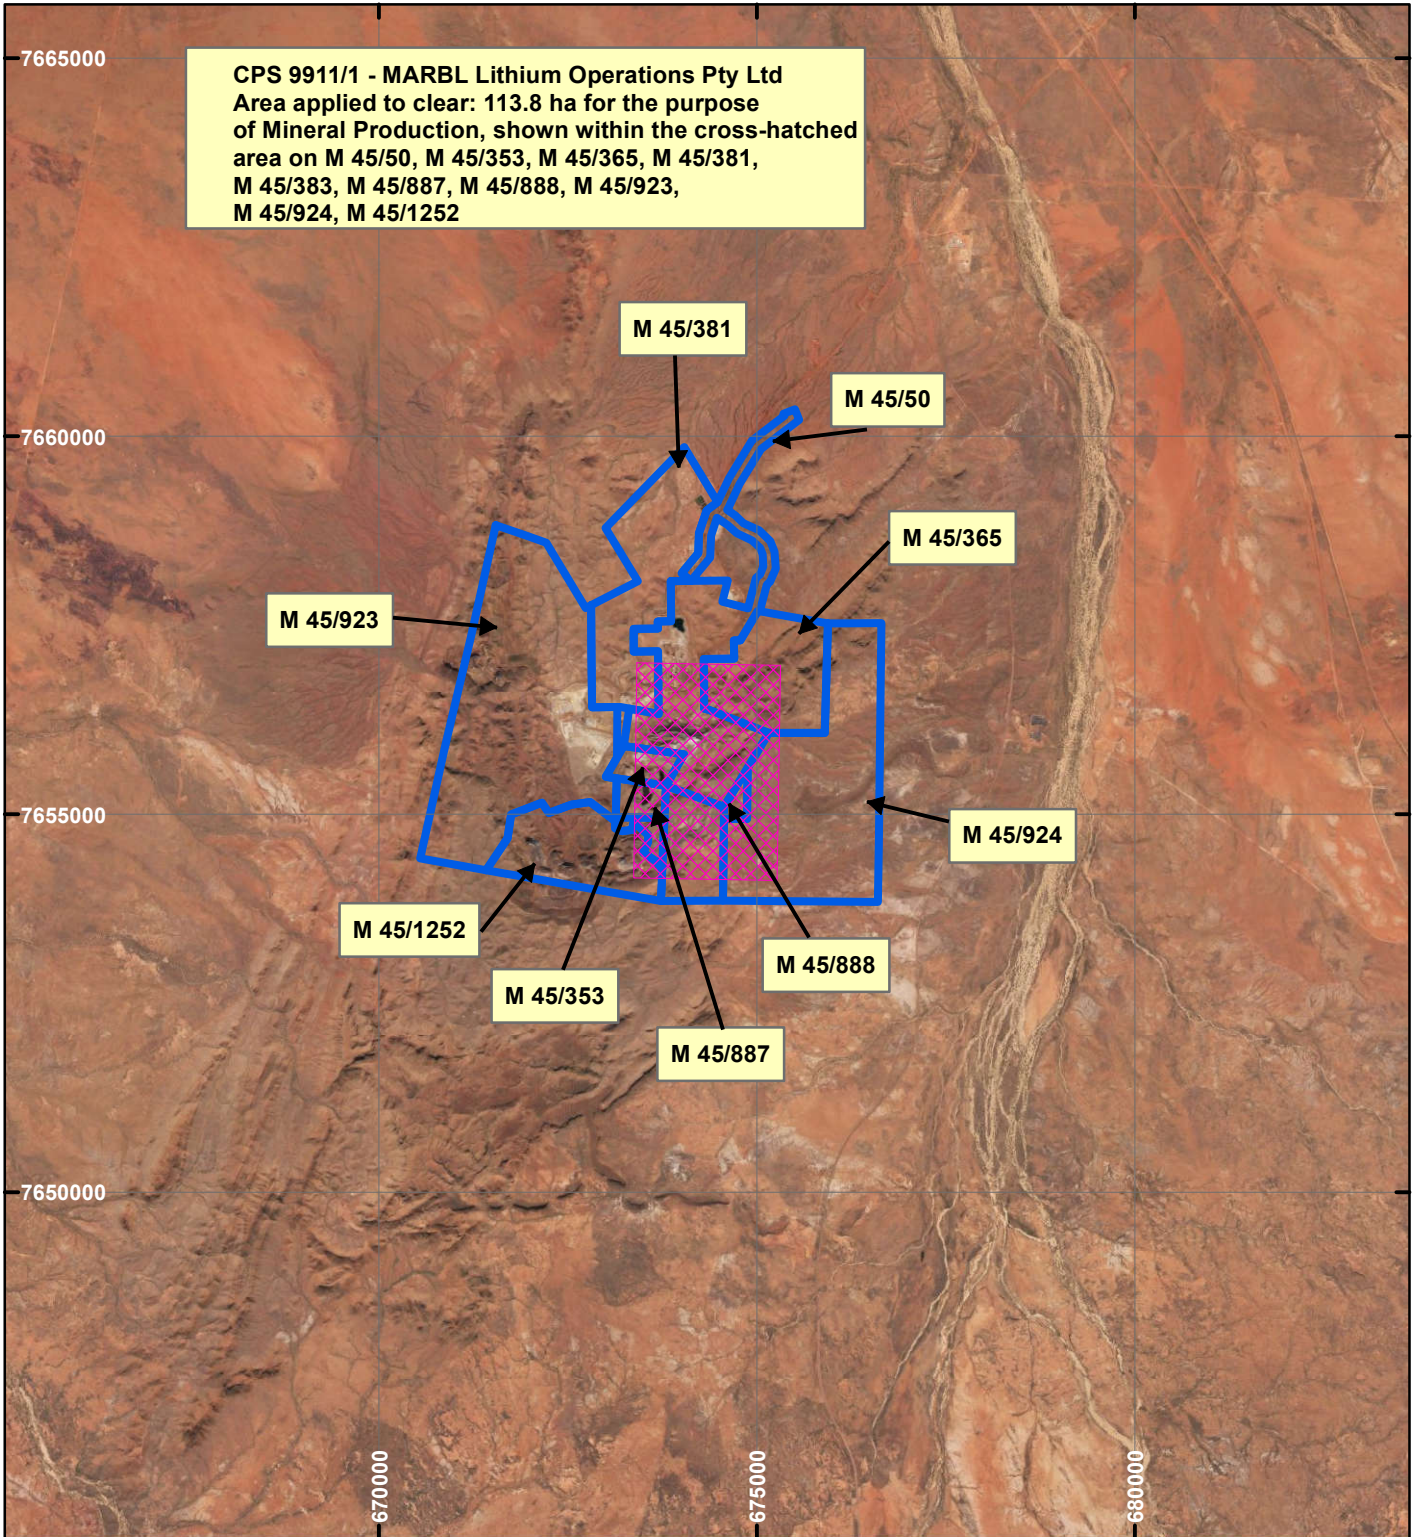

CPS 9911/1 - MARBL Lithium Operations Pty Ltd

LEGEND

Clearing Instruments

Mining Tenements

Orthophotography sourced from Landgate

Scale 1:100,000

(Approximate when reproduced at A4)

Geocentric Datum Australia 1994

Note: the data in this map have not been projected. This may result in geometric distortion or measurement inaccuracies.

..... Date

Officer with delegated authority under Section 20 of the Environmental Protection Act 1986