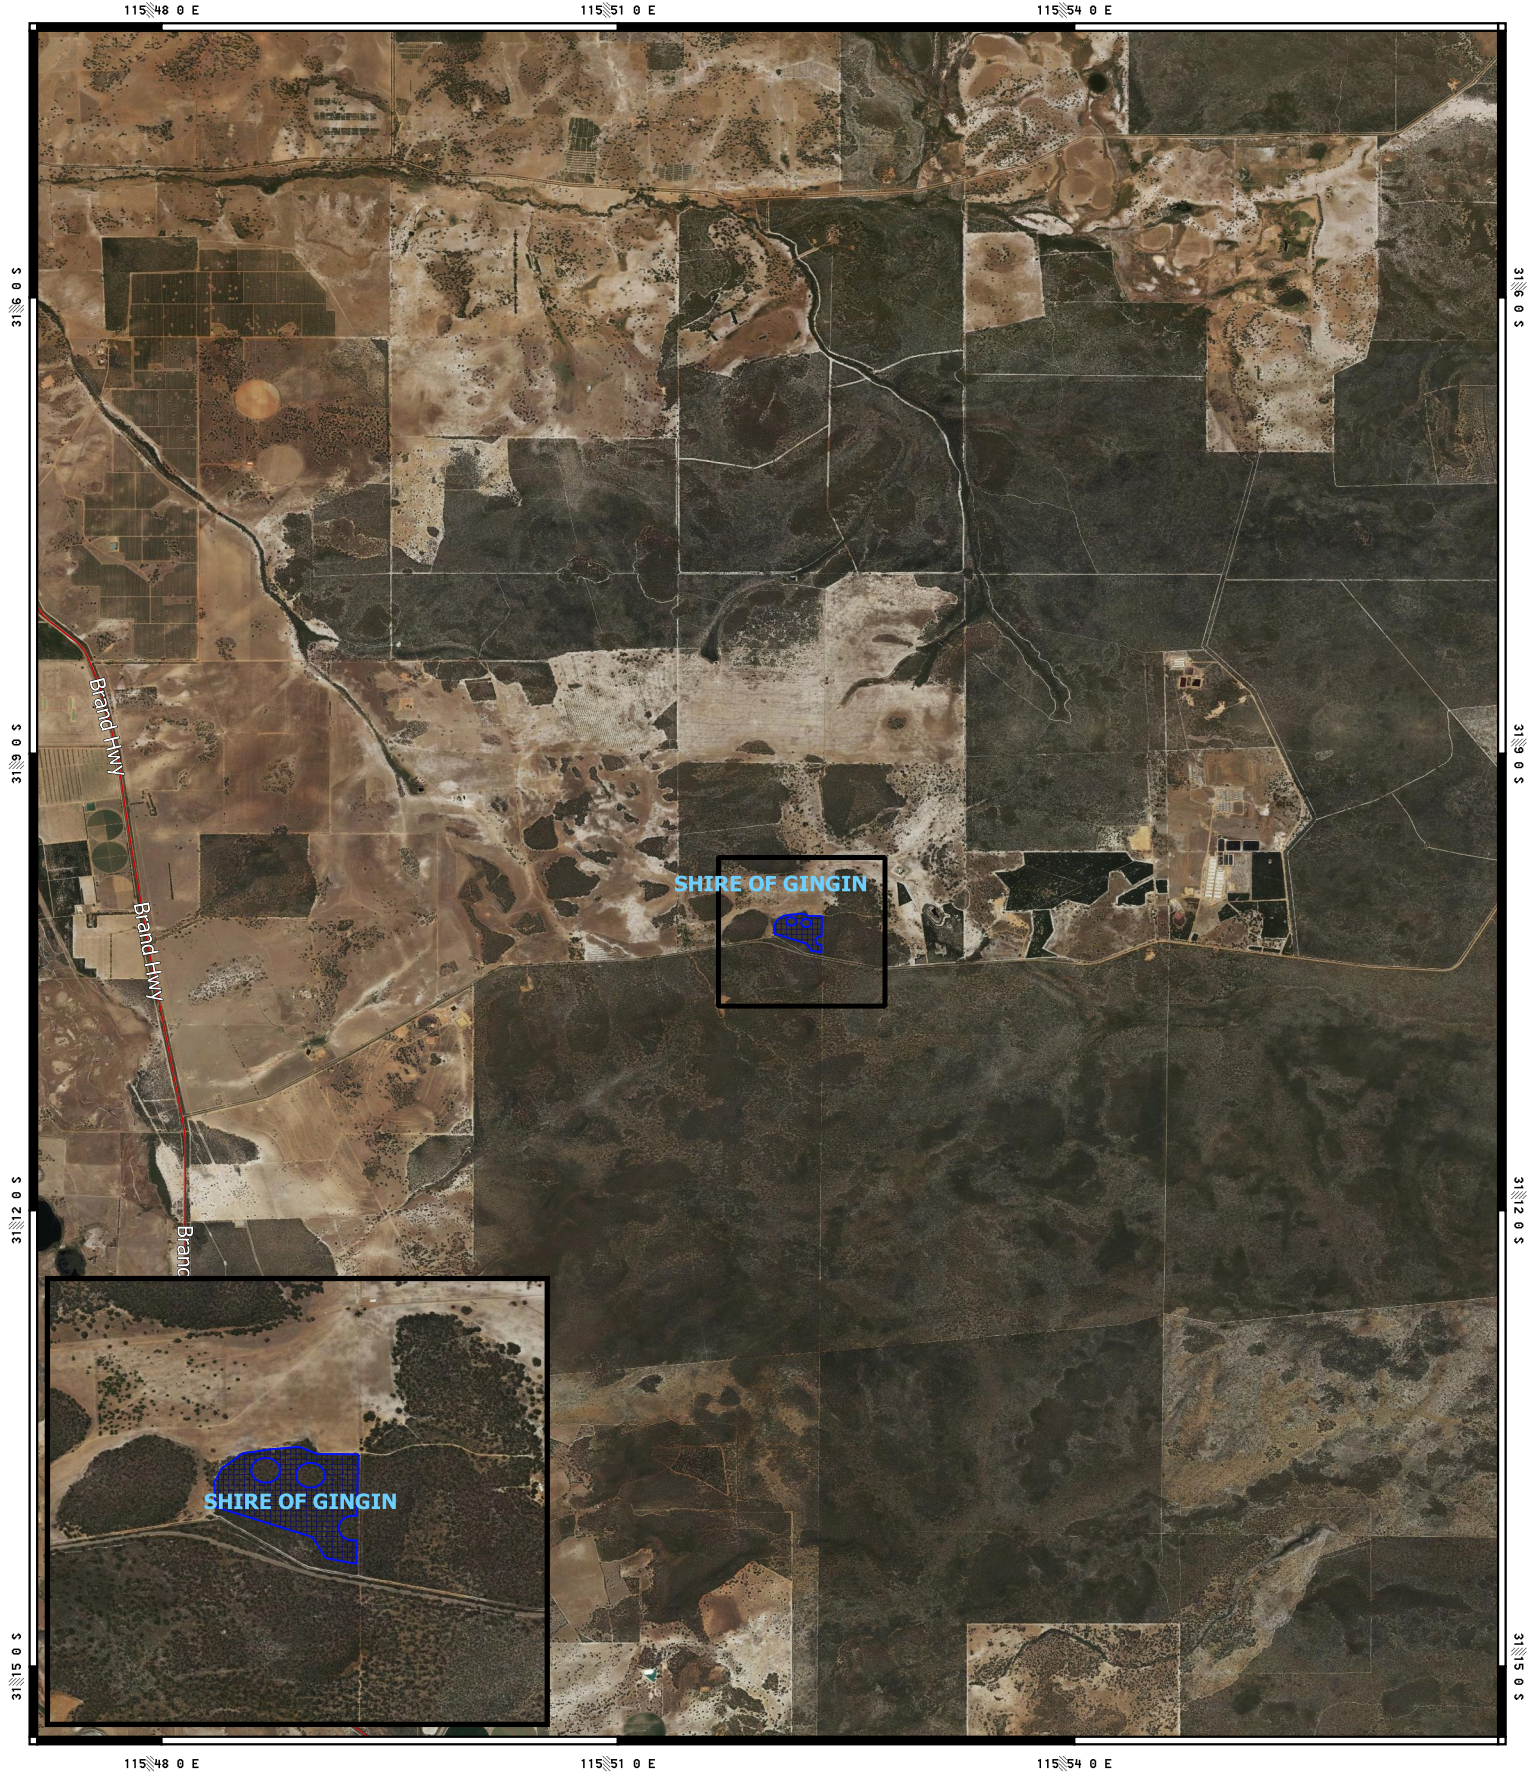

# CPS 9936/1 - Context map

## Legend

-  CPS areas applied to clear
-  Local Government Authorities

## Road Centrelines

-  Highway

1:60008

Projection: GDA 94

**GOVERNMENT OF  
WESTERN AUSTRALIA**