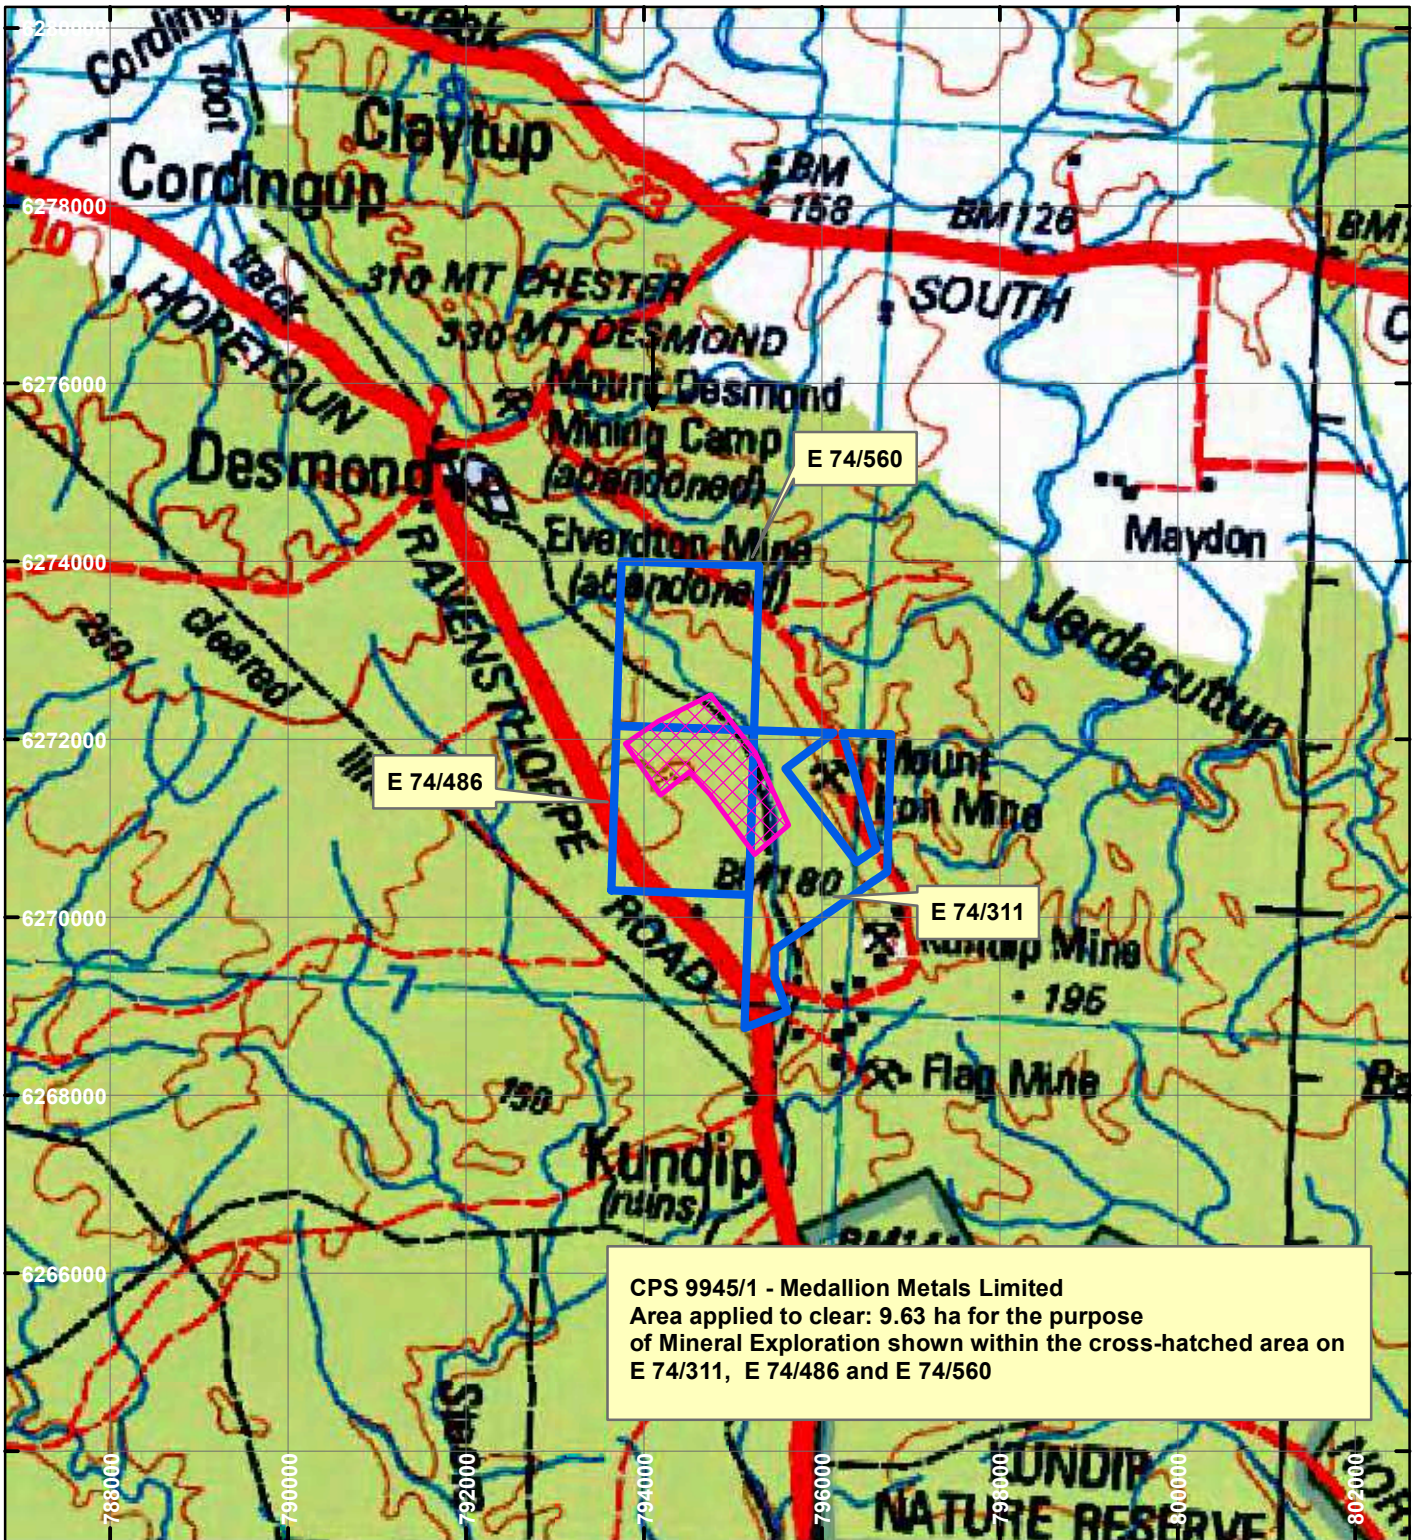

CPS 9945/1 - Medallion Metals Limited

LEGEND

Clearing Instruments

Mining Tenements

Scale 1:85,000

(Approximate when reproduced at A4)

Geocentric Datum Australia 1994

Note: the data in this map have not been projected. This may result in geometric distortion or measurement inaccuracies.

..... Date

Officer with delegated authority under Section 20 of the Environmental Protection Act 1986

Information derived from this map should be confirmed with the data custodian acknowledged by the agency acronym in the legend.