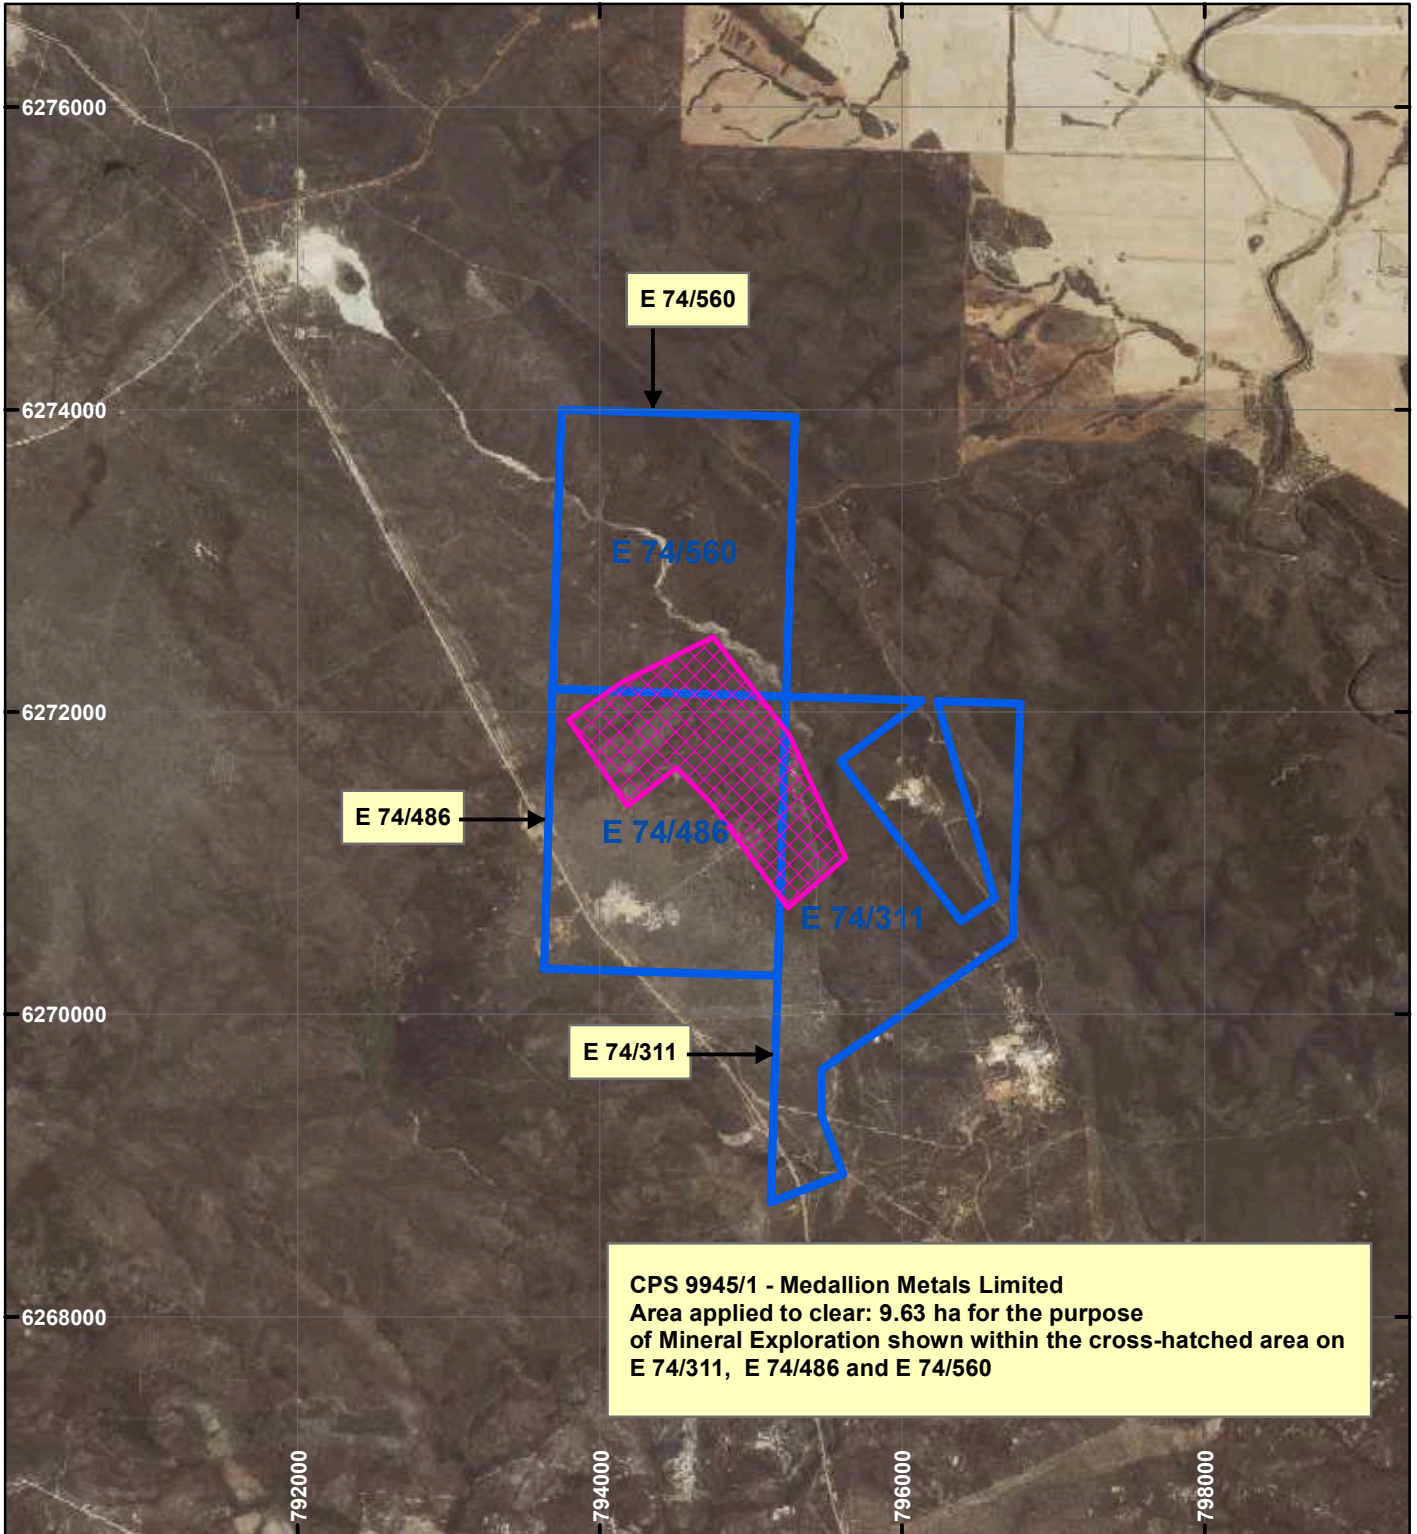

## LEGEND

Clearing Instruments

Mining Tenements

Scale 1:50,000

(Approximate when reproduced at A4)

Geocentric Datum Australia 1994

Note: the data in this map have not been projected. This may result in geometric distortion or measurement inaccuracies.

..... Date .....

Officer with delegated authority under Section 20 of the Environmental Protection Act 1986

Information derived from this map should be confirmed with the data custodian acknowledged by the agency acronym in the legend.