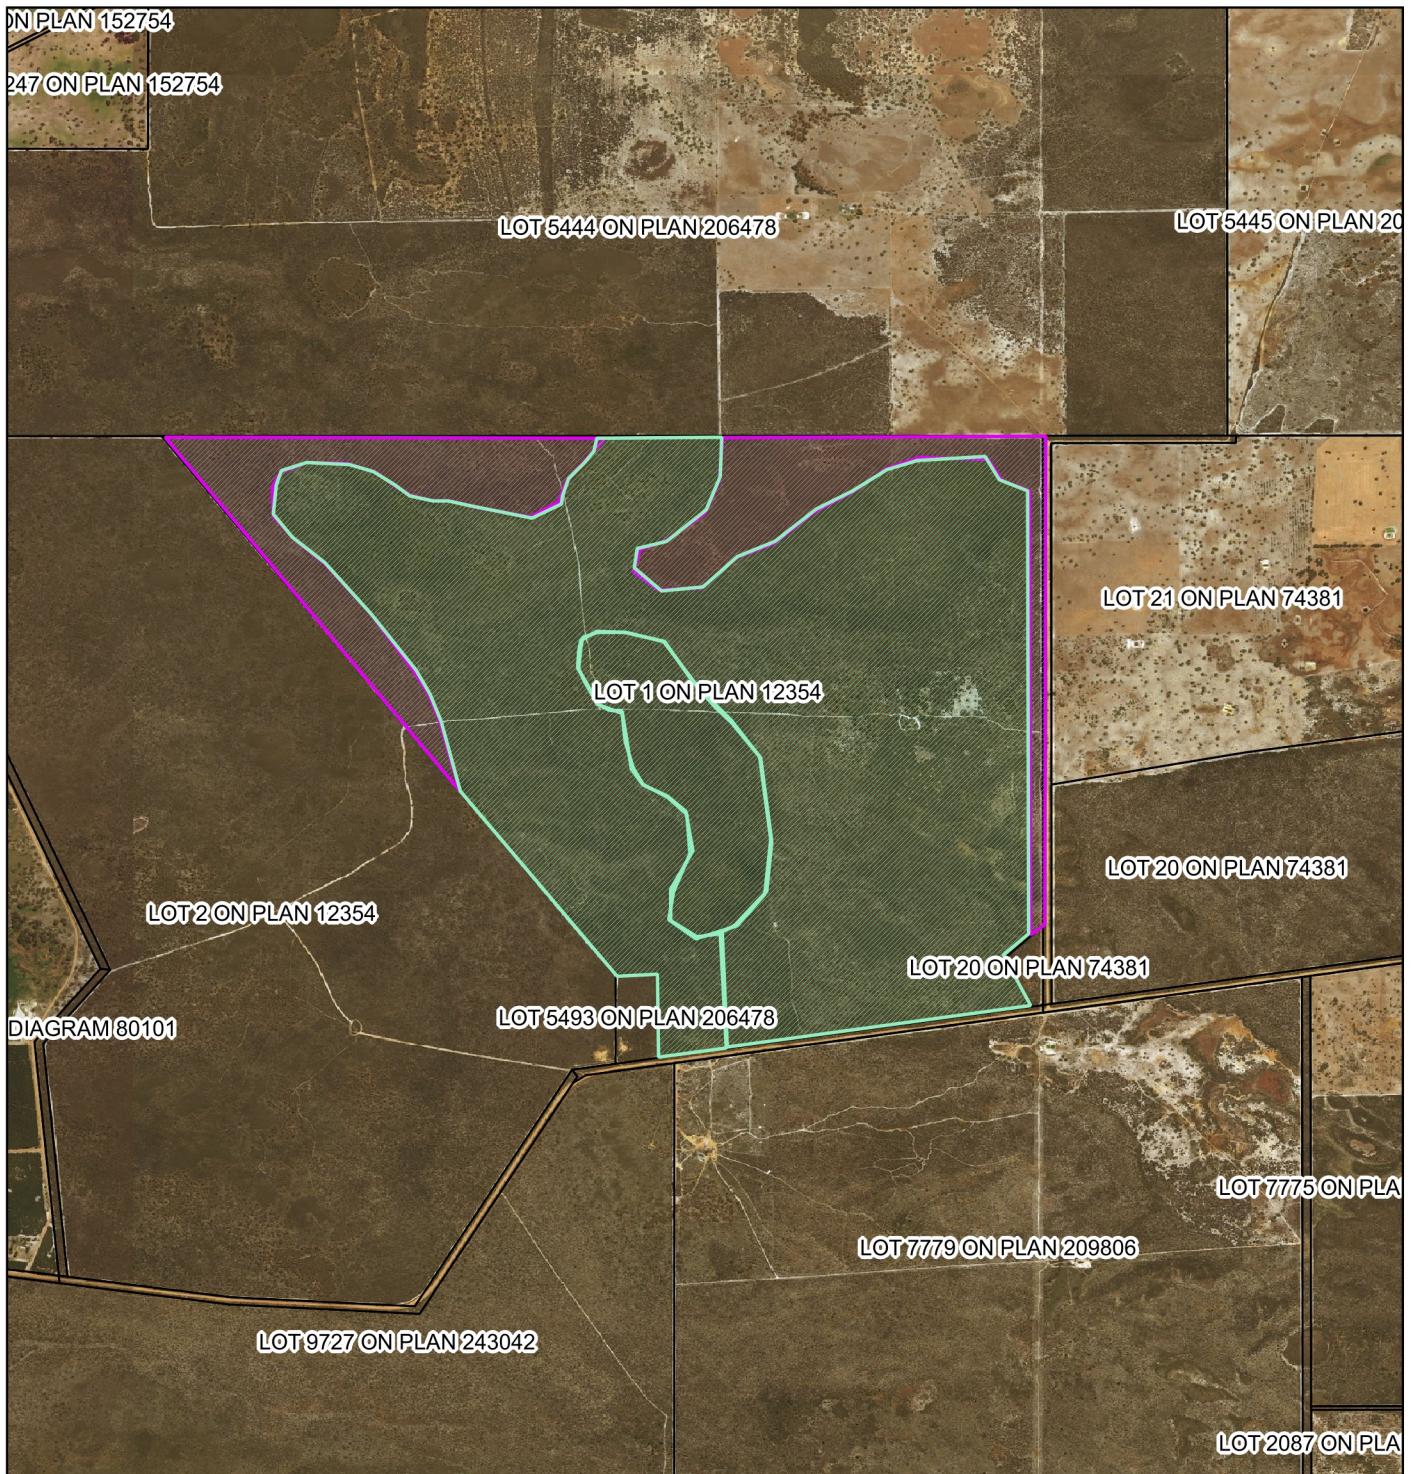

CPS 7405/1 - Proposed Offset Site

Legend

TEC

 N

 Y

 Cadastre

1:27,000

MGA 94
 Geocentric Datum of Australia 1994

.....Date.....

Officer with delegated authority under Section 20
 of the Environmental Protection Act 1986

GOVERNMENT OF
 WESTERN AUSTRALIA

CPS 7405/1 - Proposed Offset Site

Legend

Black cockatoo habitat

 N

 Y

 Cadastre

1:27,000

MGA 94
Geocentric Datum of Australia 1994

.....Date.....

Officer with delegated authority under Section 20
of the Environmental Protection Act 1986

GOVERNMENT OF
WESTERN AUSTRALIA