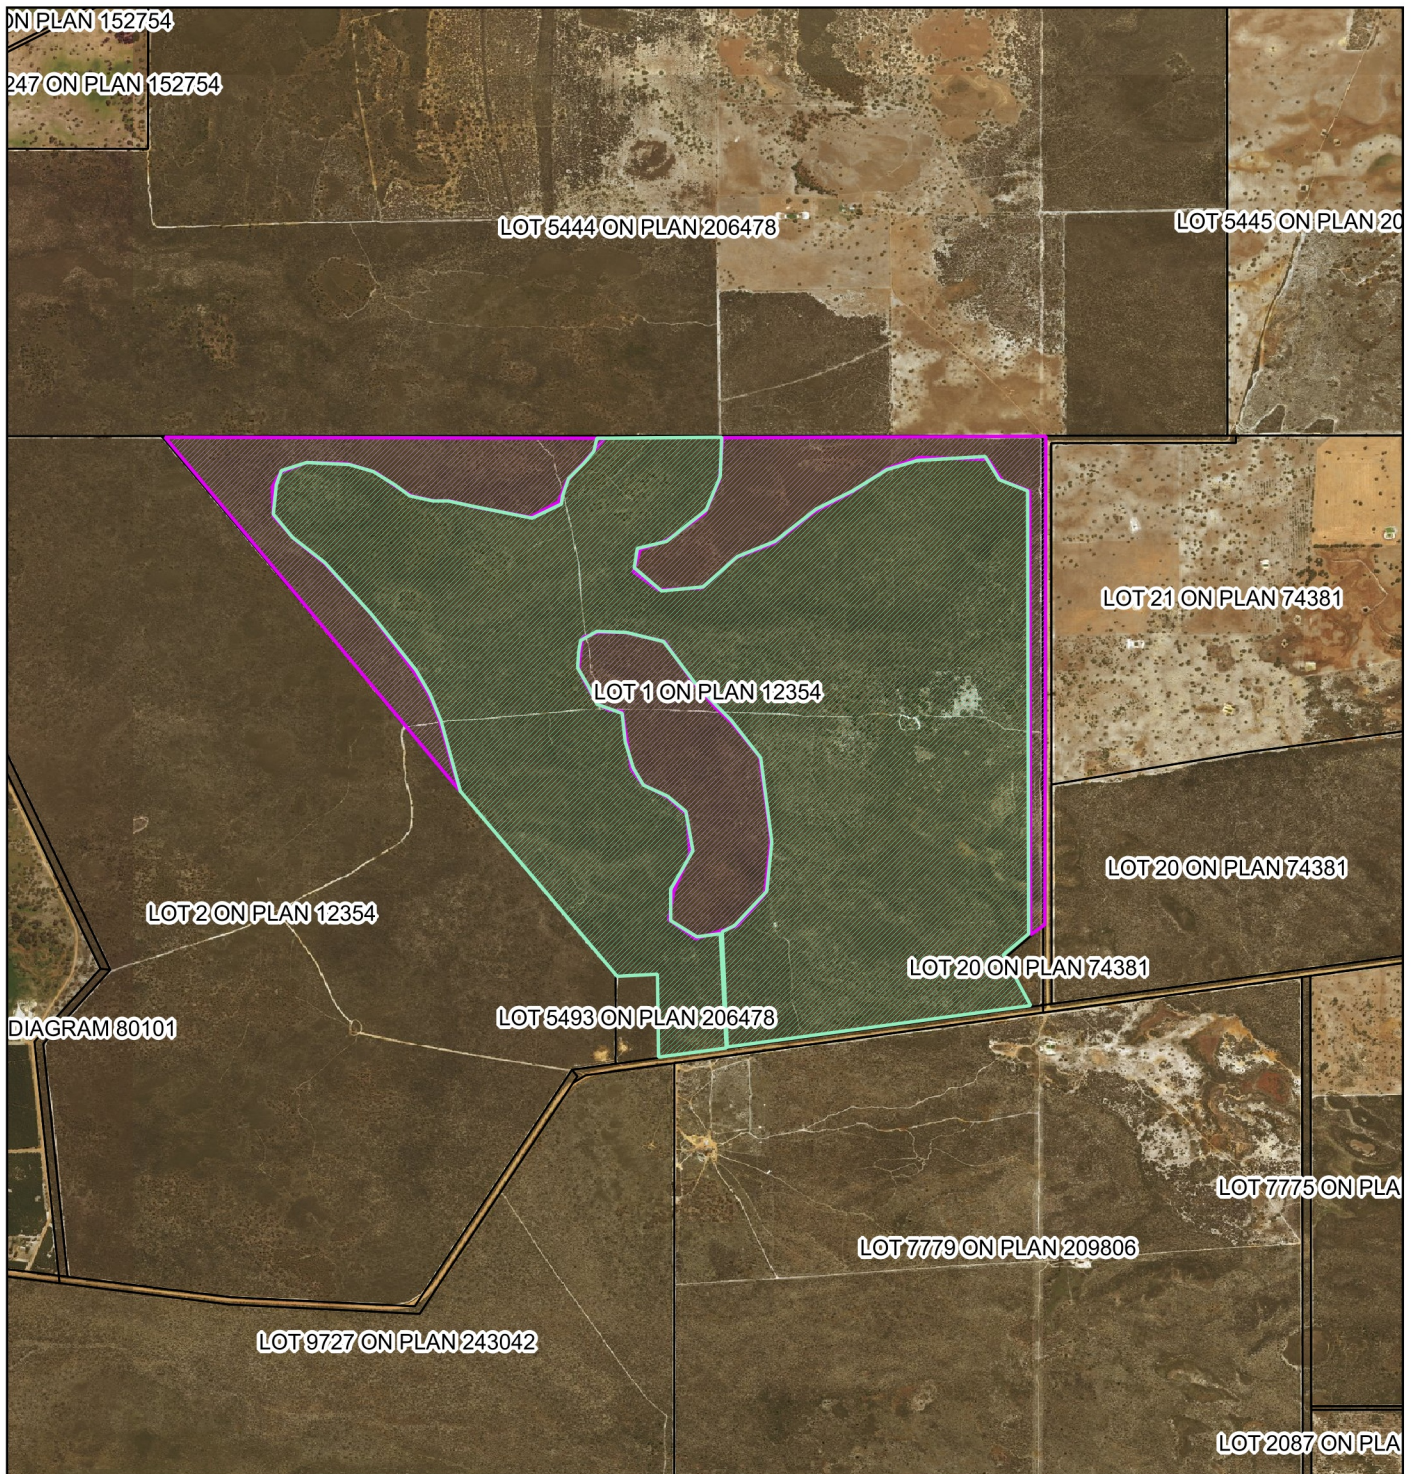

CPS 7405/1 - Proposed Offset Site

Legend

TEC

 N

 Y

 Cadastre

1:27,000

MGA 94
 Geocentric Datum of Australia 1994

.....Date.....

Officer with delegated authority under Section 20
 of the Environmental Protection Act 1986

GOVERNMENT OF
 WESTERN AUSTRALIA

CPS 7405/1 - Proposed Offset Site

Legend

Black cockatoo habitat

 N

 Y

 Cadastre

1:27,000

MGA 94
Geocentric Datum of Australia 1994

.....Date.....

Officer with delegated authority under Section 20
of the Environmental Protection Act 1986

GOVERNMENT OF
WESTERN AUSTRALIA