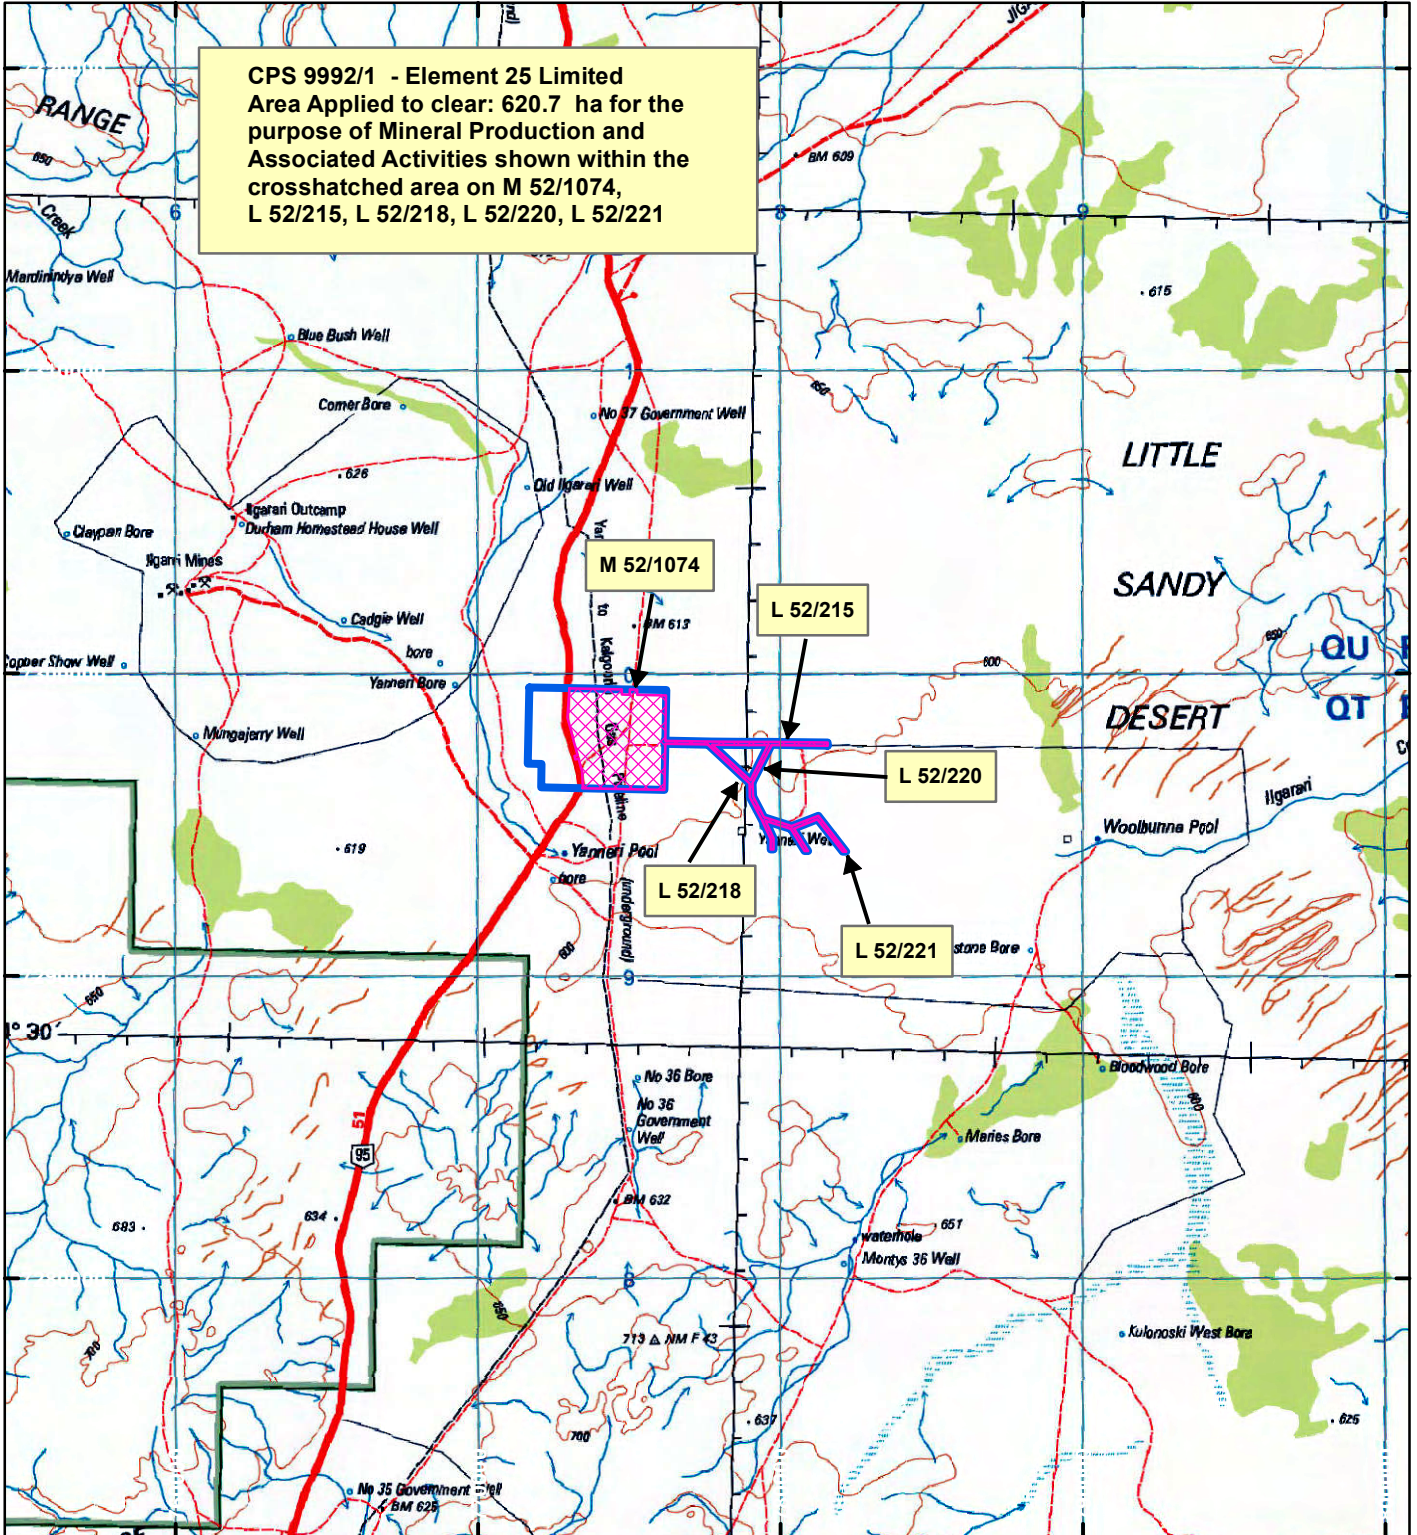

CPS 9992/1 - Element 25 Limited

LEGEND

Clearing Instruments

Mining Tenements

Scale 1:250,000

(Approximate when reproduced at A4)

Geocentric Datum Australia 1994

Note: the data in this map have not been projected. This may result in geometric distortion or measurement inaccuracies.

..... Date

Officer with delegated authority under Section 20 of the Environmental Protection Act 1986

Information derived from this map should be confirmed with the data custodian acknowledged by the agency acronym in the legend.